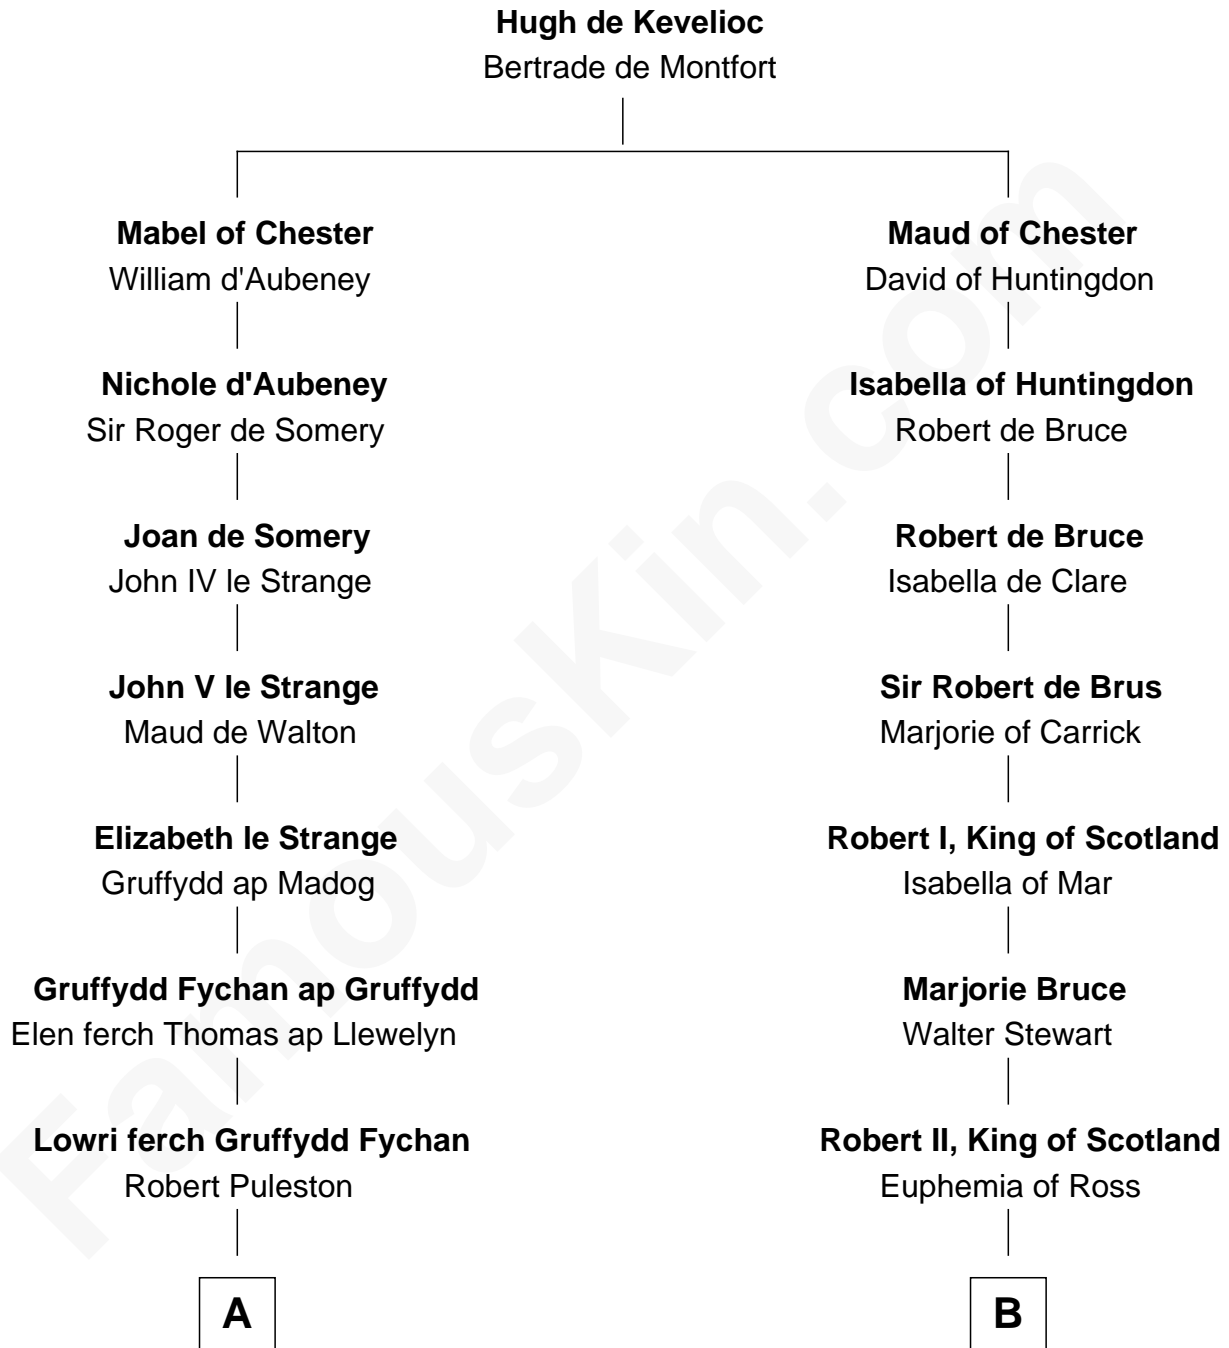

## Relationship Chart of

### Eliphalet Remington

Founder of Remington Arms Company

18th cousin 2 times removed of

**Philip Livingston**

Signer of the Declaration of Independence

**C**

**Sarah Welles**  
Jonathan Robbins

**Sarah Robbins**  
Elisha Kilbourn