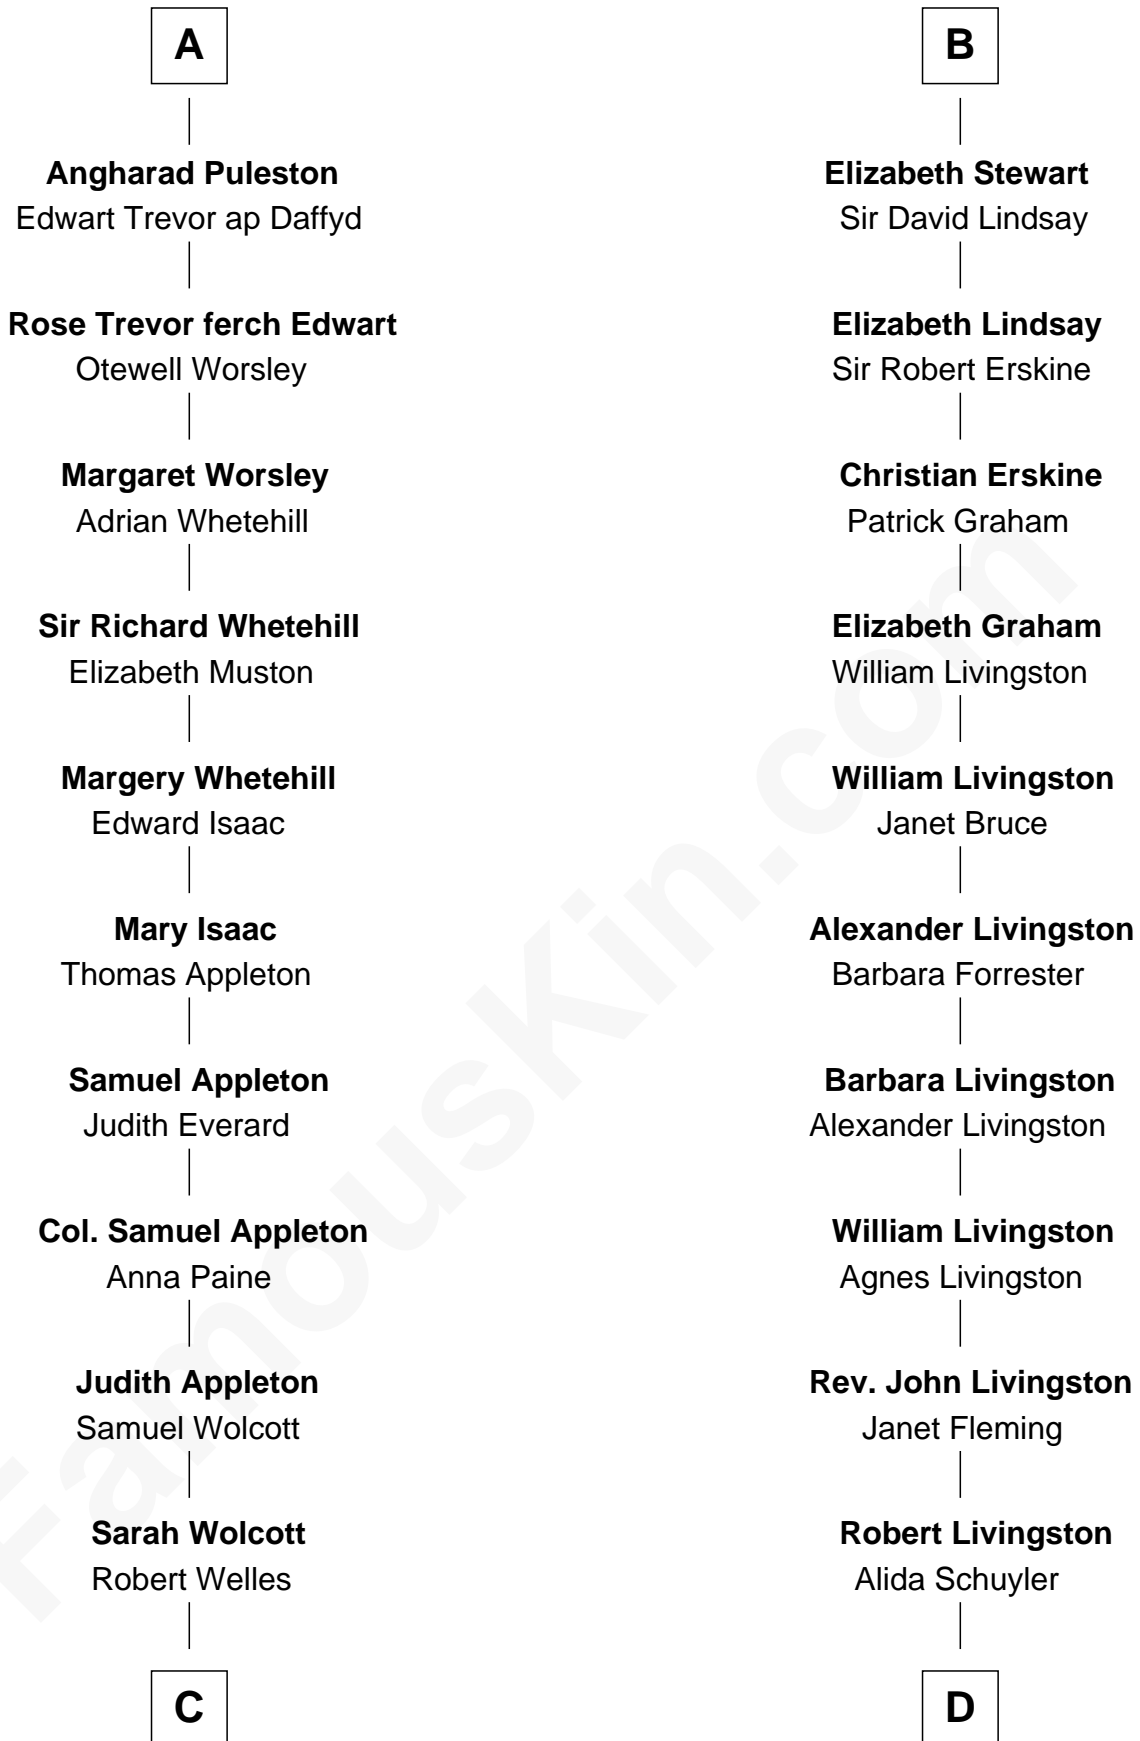

## Relationship Chart of

### Eliphalet Remington

Founder of Remington Arms Company

18th cousin 2 times removed of

**Philip Livingston**

Signer of the Declaration of Independence

**C**

**Sarah Welles**  
Jonathan Robbins

**Sarah Robbins**  
Elisha Kilbourn

**Elizabeth Kilbourn**  
Eliphalet Remington

**Eliphalet Remington**  
*Founder of Remington Arms Company*

**D**

**Philip Livingston**  
Catrina Van Brugh

**Philip Livingston**  
*Signer of Declaration of Independence*