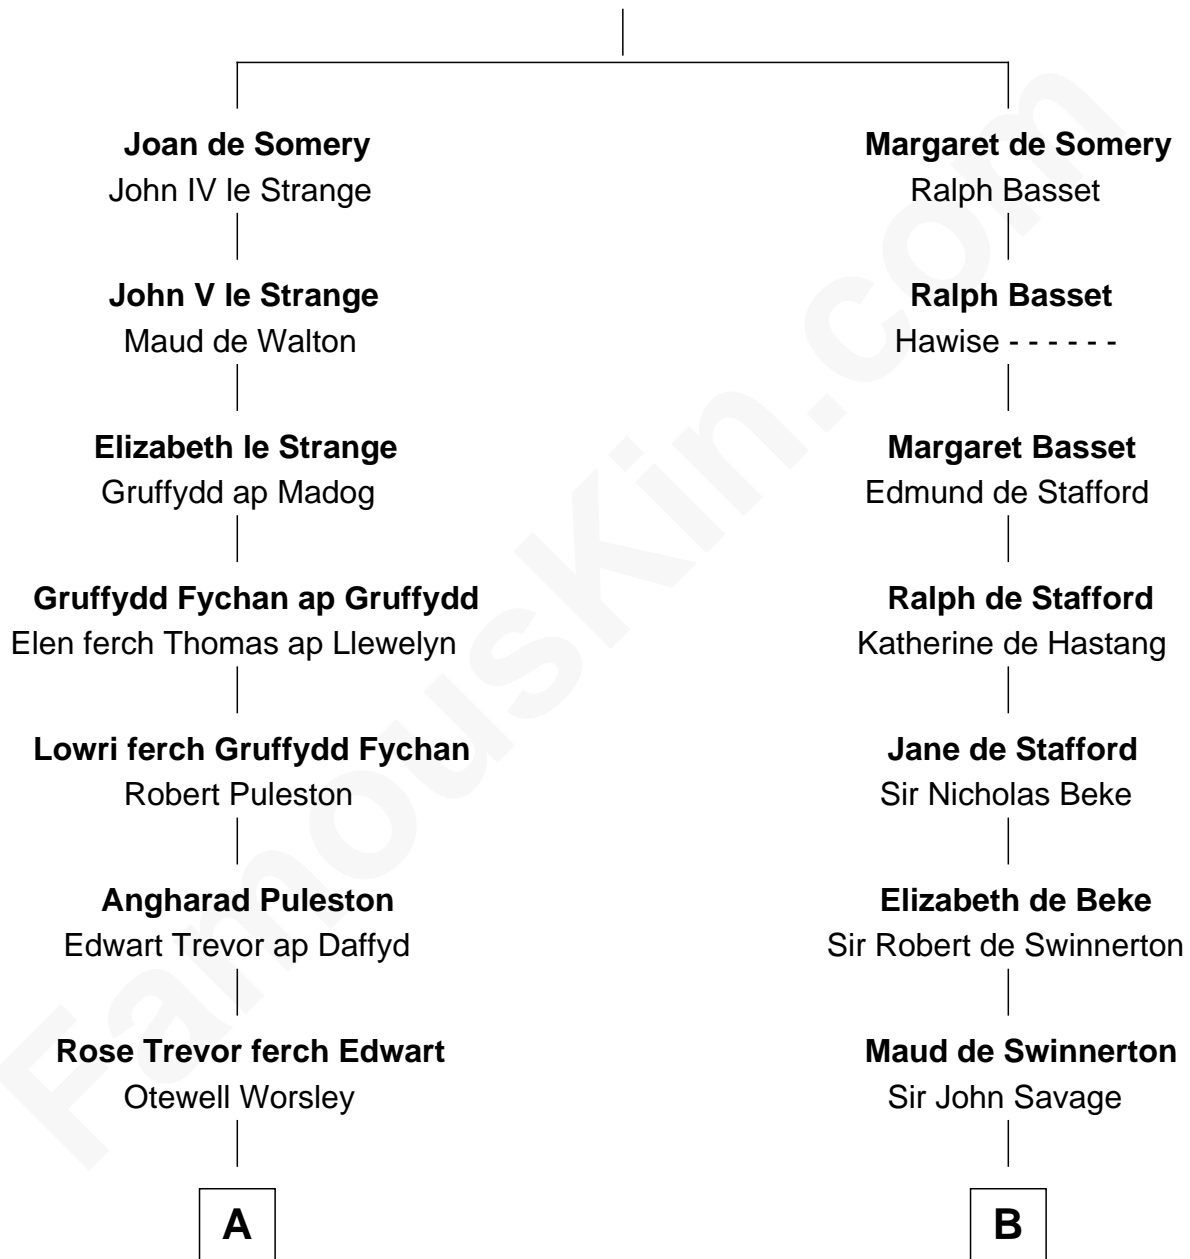

FamousKin.com

Relationship Chart of

Eliphalet Remington

Founder of Remington Arms Company

18th cousin 1 time removed of

Abraham Baldwin

Signer of the U.S. Constitution

Sir Roger de Somery

Nichole d'Aubenev

C

Elizabeth Kilbourn
Eliphalet Remington

Eliphalet Remington
Founder of Remington Arms Company

D

Timothy Baldwin
Bathsheba Stone

Michael Baldwin
Lucy Dudley

Abraham Baldwin
Signer of the U.S. Constitution