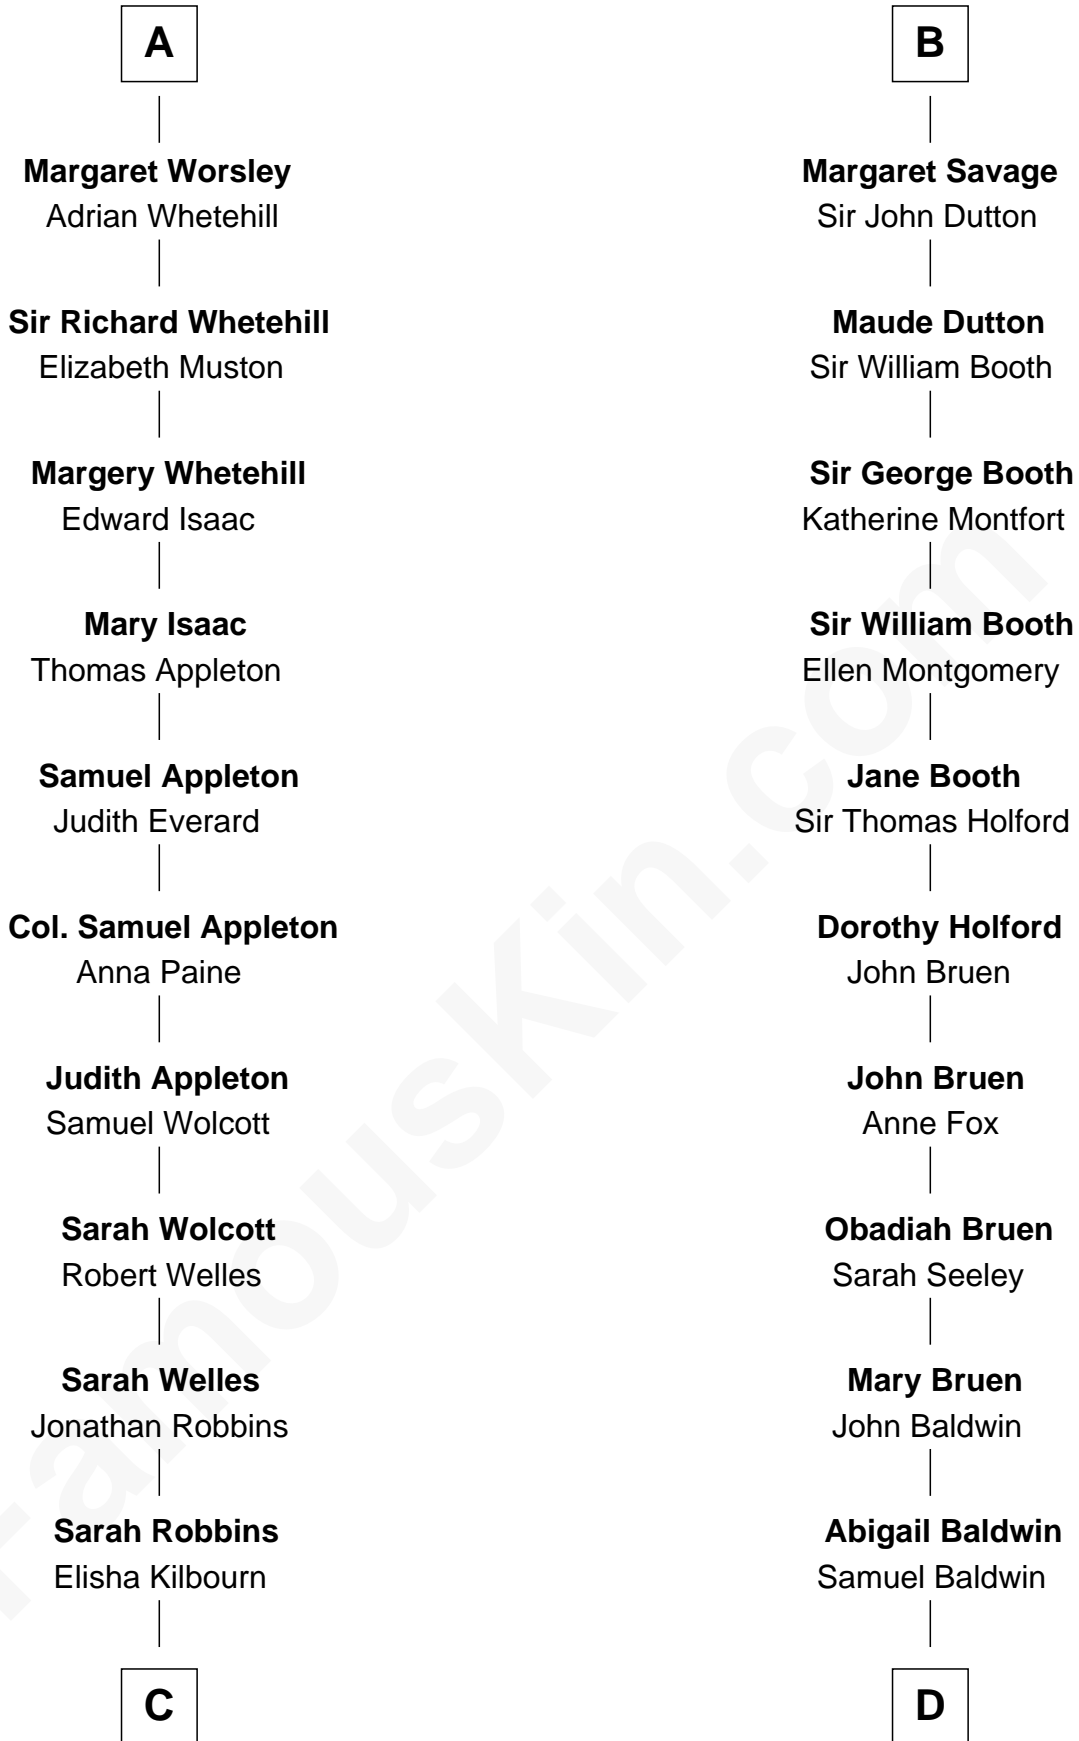

FamousKin.com

Relationship Chart of

Eliphalet Remington

Founder of Remington Arms Company

18th cousin 1 time removed of

Abraham Baldwin

Signer of the U.S. Constitution

Sir Roger de Somery

Nichole d'Aubenev

C

Elizabeth Kilbourn
Eliphalet Remington

Eliphalet Remington
Founder of Remington Arms Company

D

Timothy Baldwin
Bathsheba Stone

Michael Baldwin
Lucy Dudley

Abraham Baldwin
Signer of the U.S. Constitution