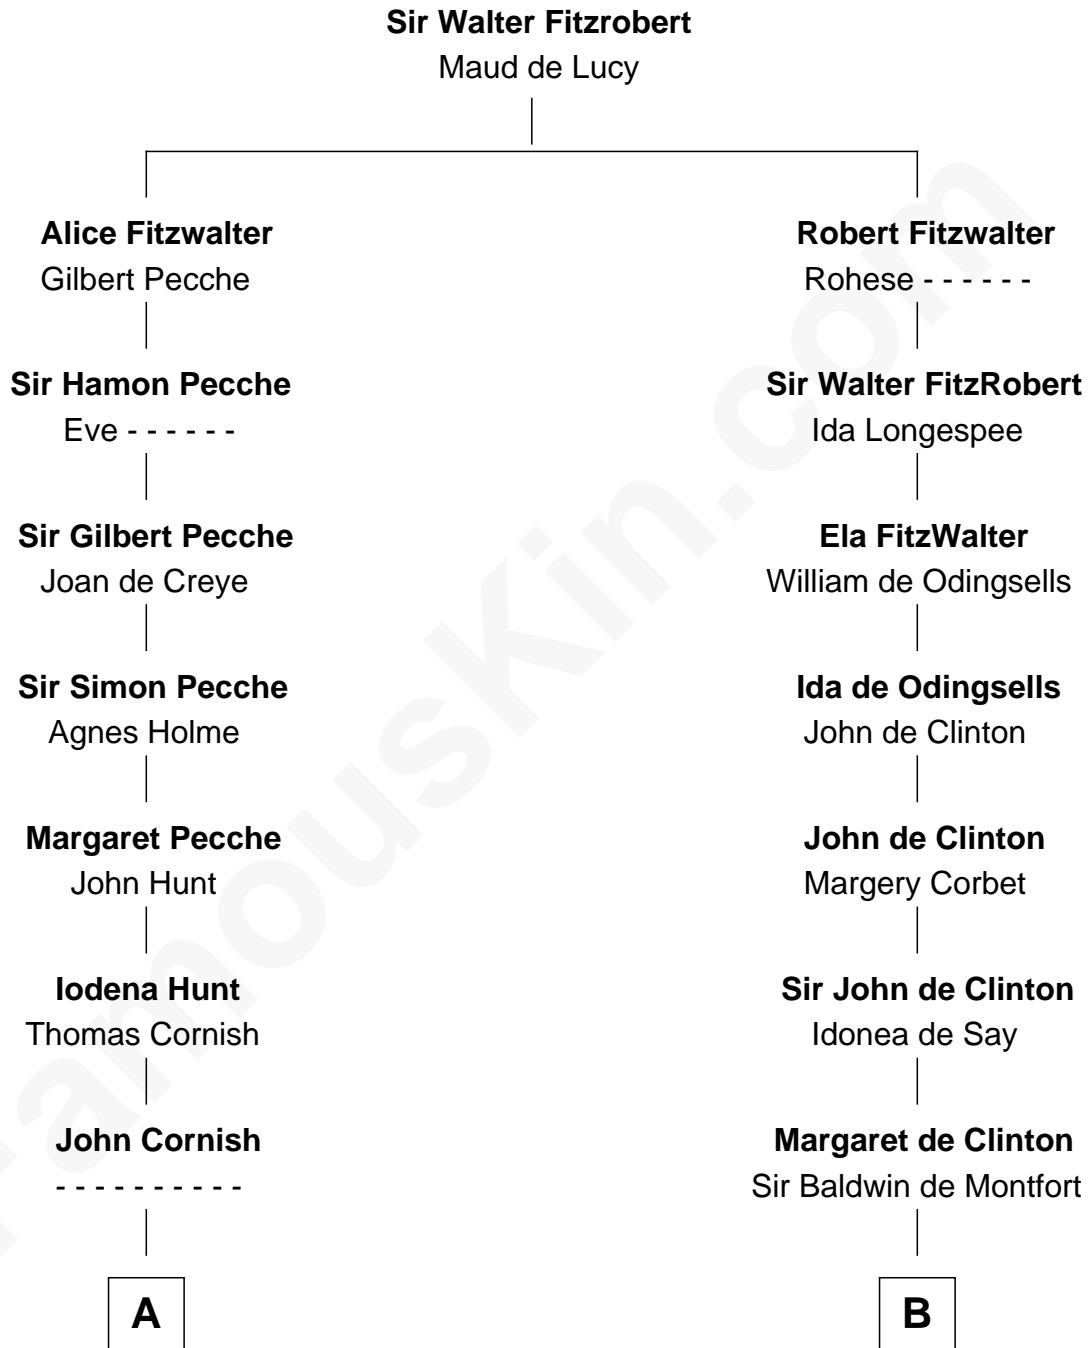

FamousKin.com

Relationship Chart of

Eliphalet Remington

Founder of Remington Arms Company

19th cousin 1 time removed of

Abraham Baldwin

Signer of the U.S. Constitution

C

Sarah Robbins
Elisha Kilbourn

Elizabeth Kilbourn
Eliphalet Remington

Eliphalet Remington
Founder of Remington Arms Company

D

Abigail Baldwin
Samuel Baldwin

Timothy Baldwin
Bathsheba Stone

Michael Baldwin
Lucy Dudley

Abraham Baldwin
Signer of the U.S. Constitution

FamousKin.com