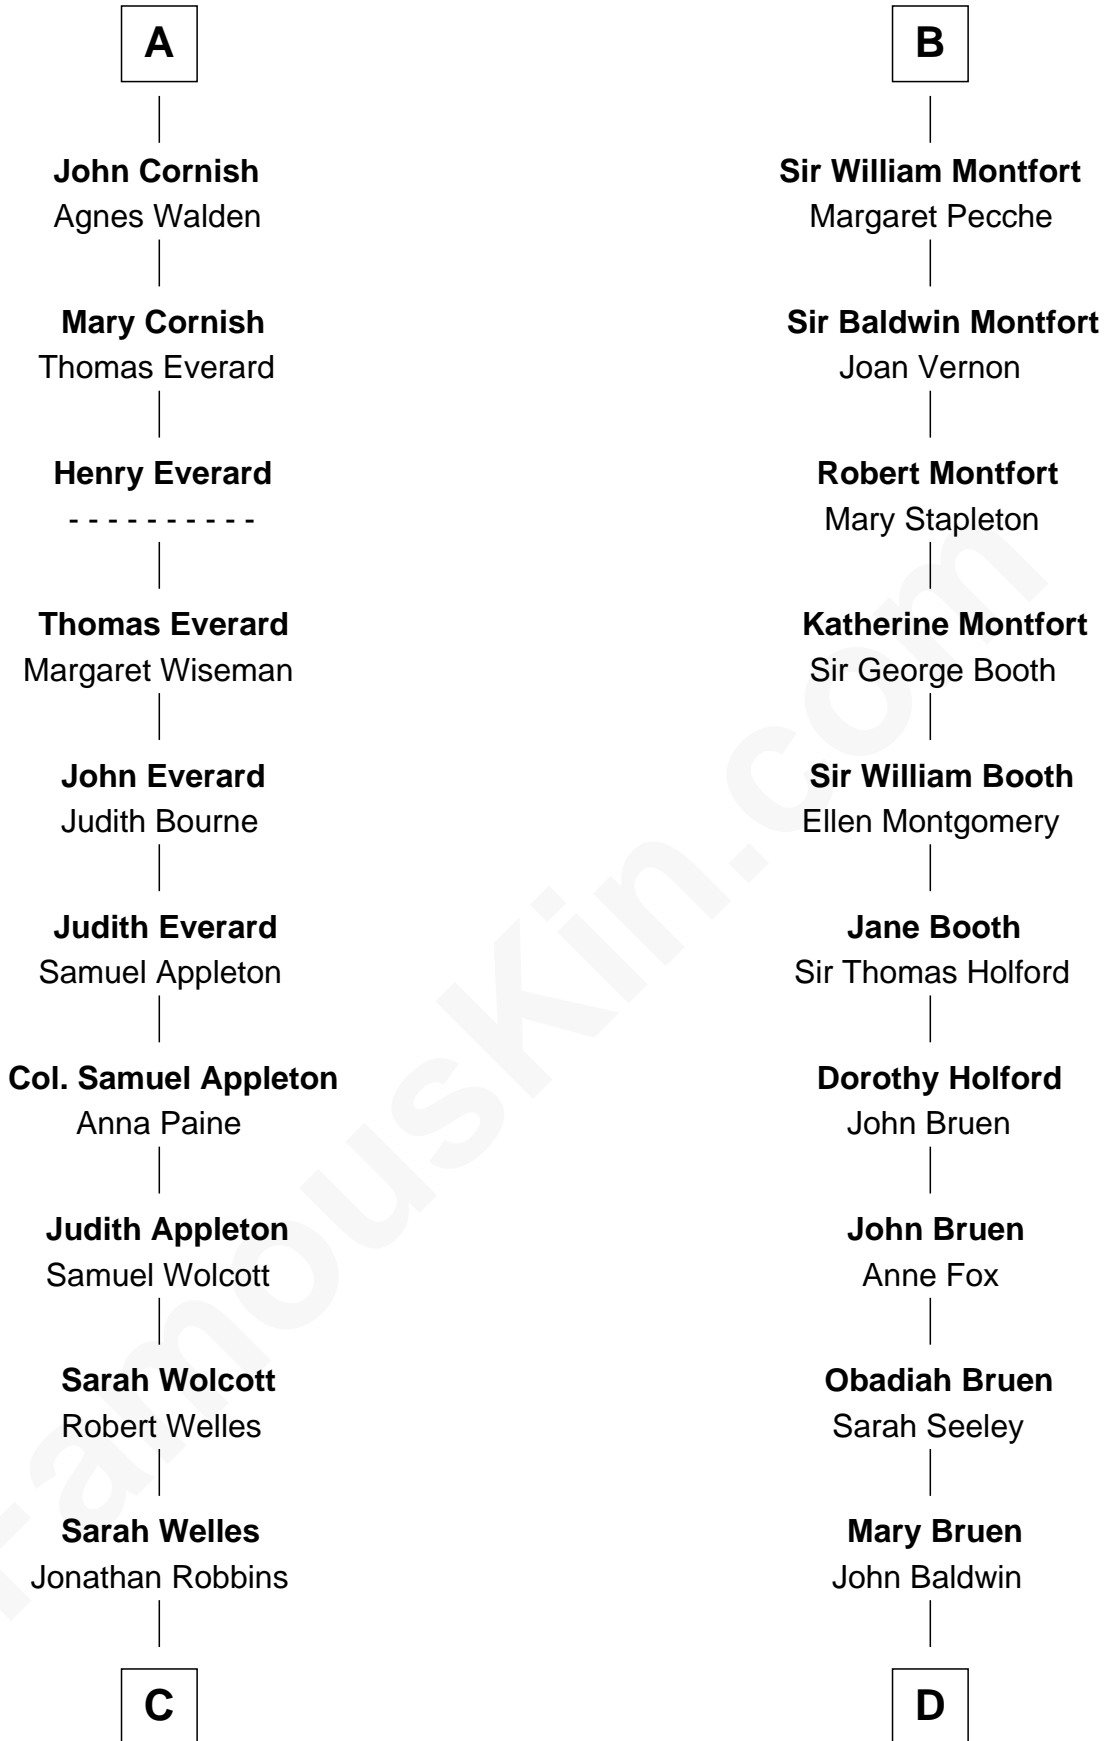

FamousKin.com

Relationship Chart of

Eliphalet Remington

Founder of Remington Arms Company

19th cousin 1 time removed of

Abraham Baldwin

Signer of the U.S. Constitution

C

Sarah Robbins
Elisha Kilbourn

Elizabeth Kilbourn
Eliphalet Remington

Eliphalet Remington
Founder of Remington Arms Company

D

Abigail Baldwin
Samuel Baldwin

Timothy Baldwin
Bathsheba Stone

Michael Baldwin
Lucy Dudley