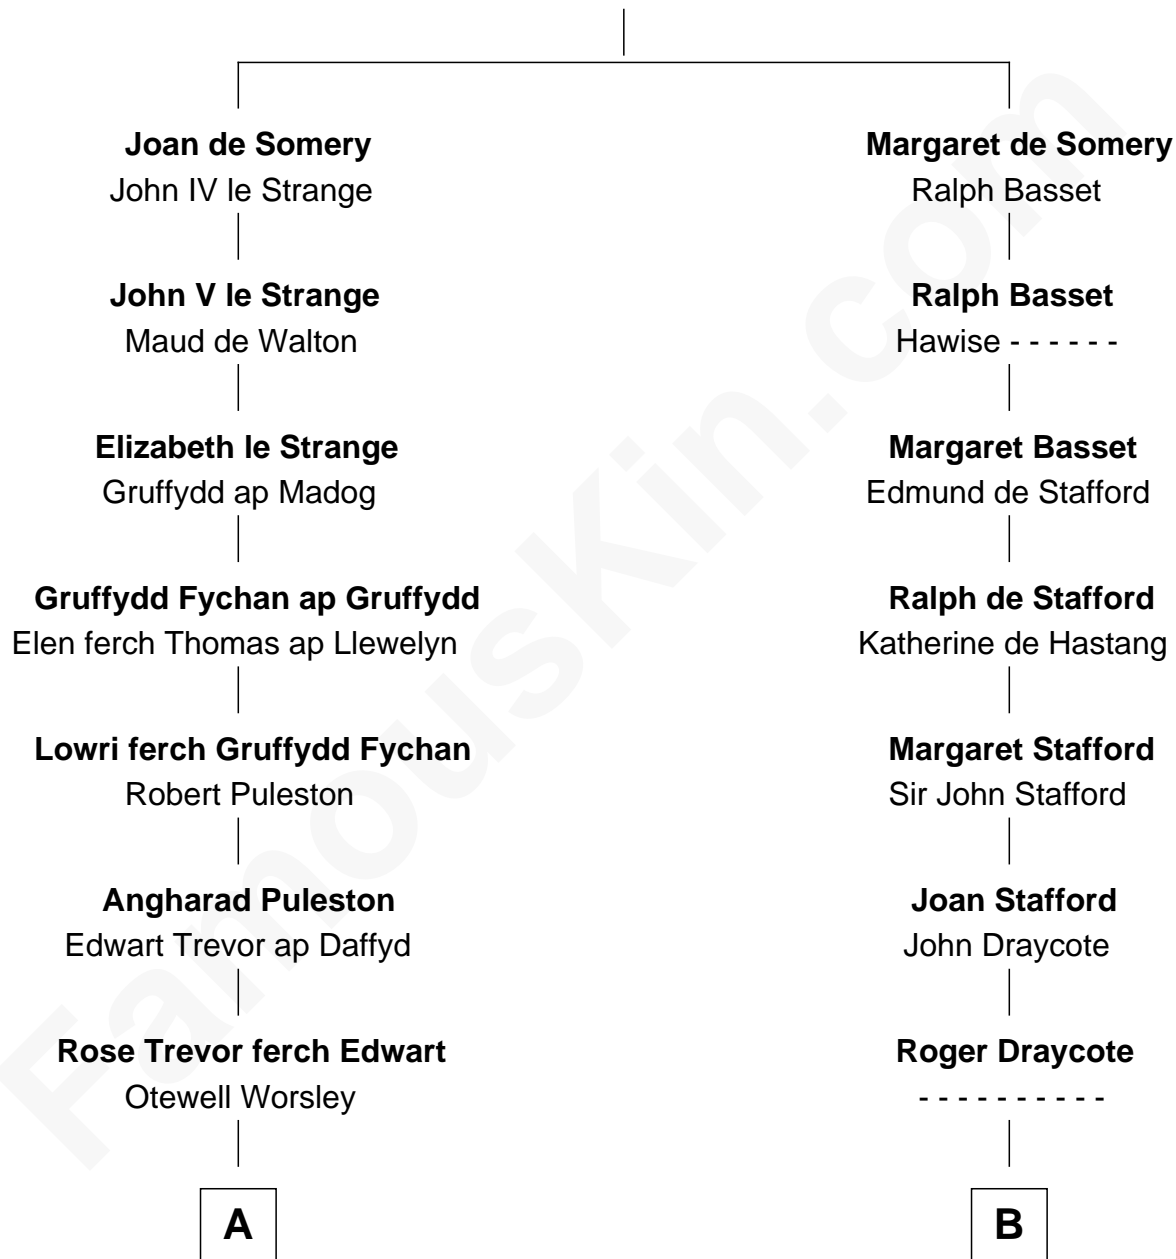

FamousKin.com

Relationship Chart of

Eliphalet Remington

Founder of Remington Arms Company

18th cousin of

Charles Carroll

Signer of the Declaration of Independence

Sir Roger de Somery

Nichole d'Aubenev

C

Elizabeth Kilbourn
Eliphalet Remington

Eliphalet Remington

Founder of Remington Arms Company

D

Elizabeth Brooke
Charles Carroll

Charles Carroll