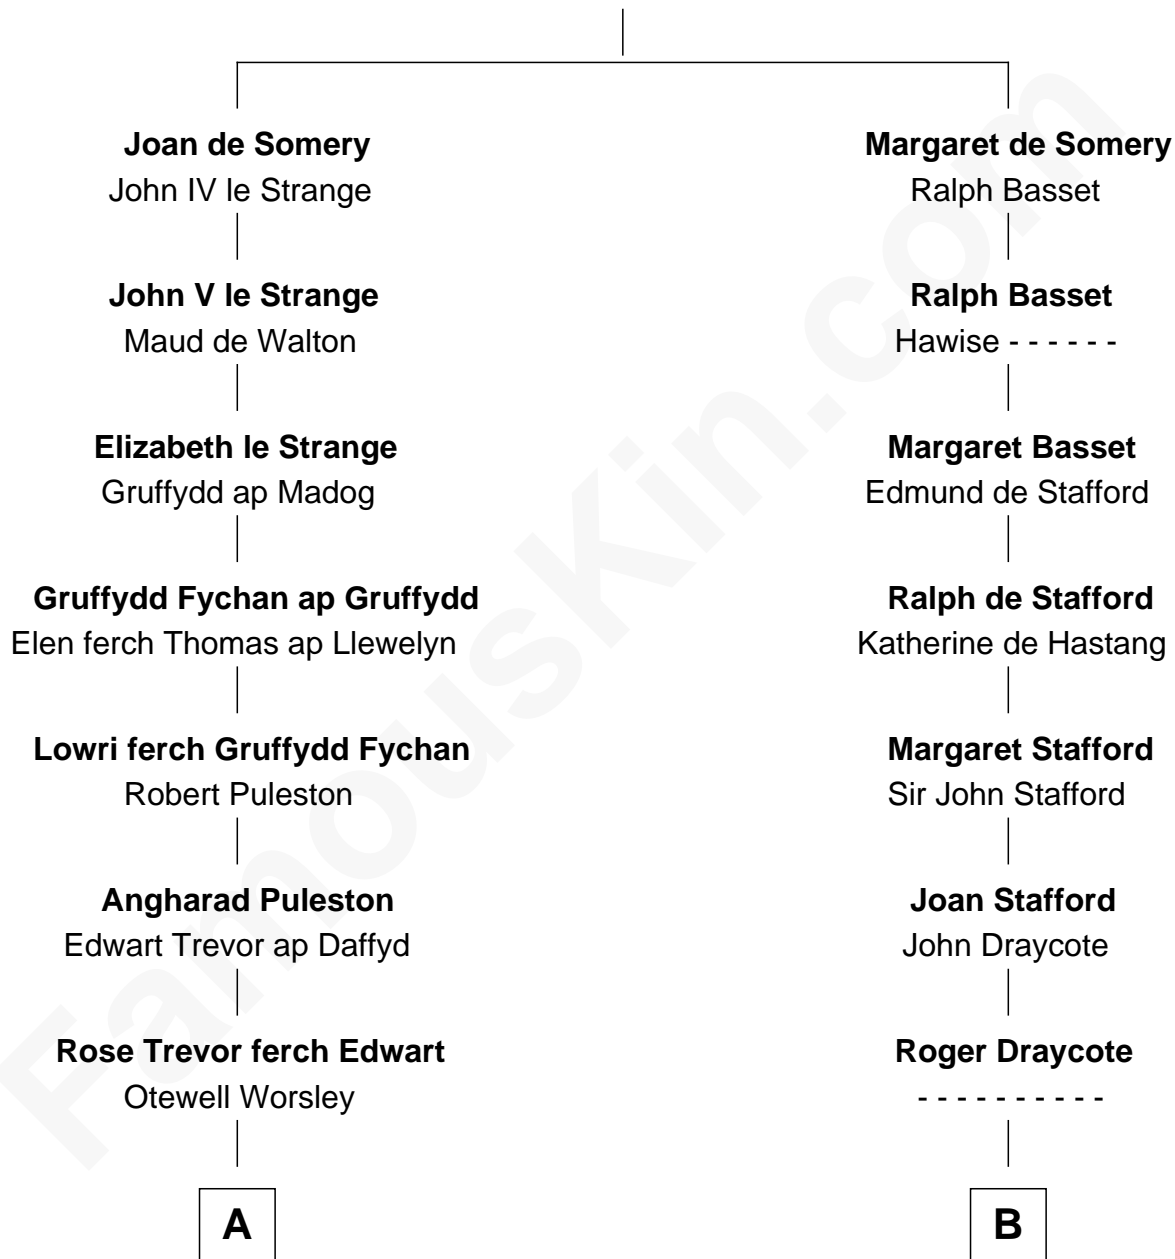

## Relationship Chart of

### Eliphalet Remington

Founder of Remington Arms Company

18th cousin of

### Daniel Carroll

Signer of the U.S. Constitution

**Sir Roger de Somery**

Nichole d'Aubenev

**C**

**Elizabeth Kilbourn**  
Eliphalet Remington

**Eliphalet Remington**

*Founder of Remington Arms Company*

**D**

**Eleanor Darnall**  
Daniel Carroll

**Daniel Carroll**

*Signer of the U.S. Constitution*

FamousKin.com