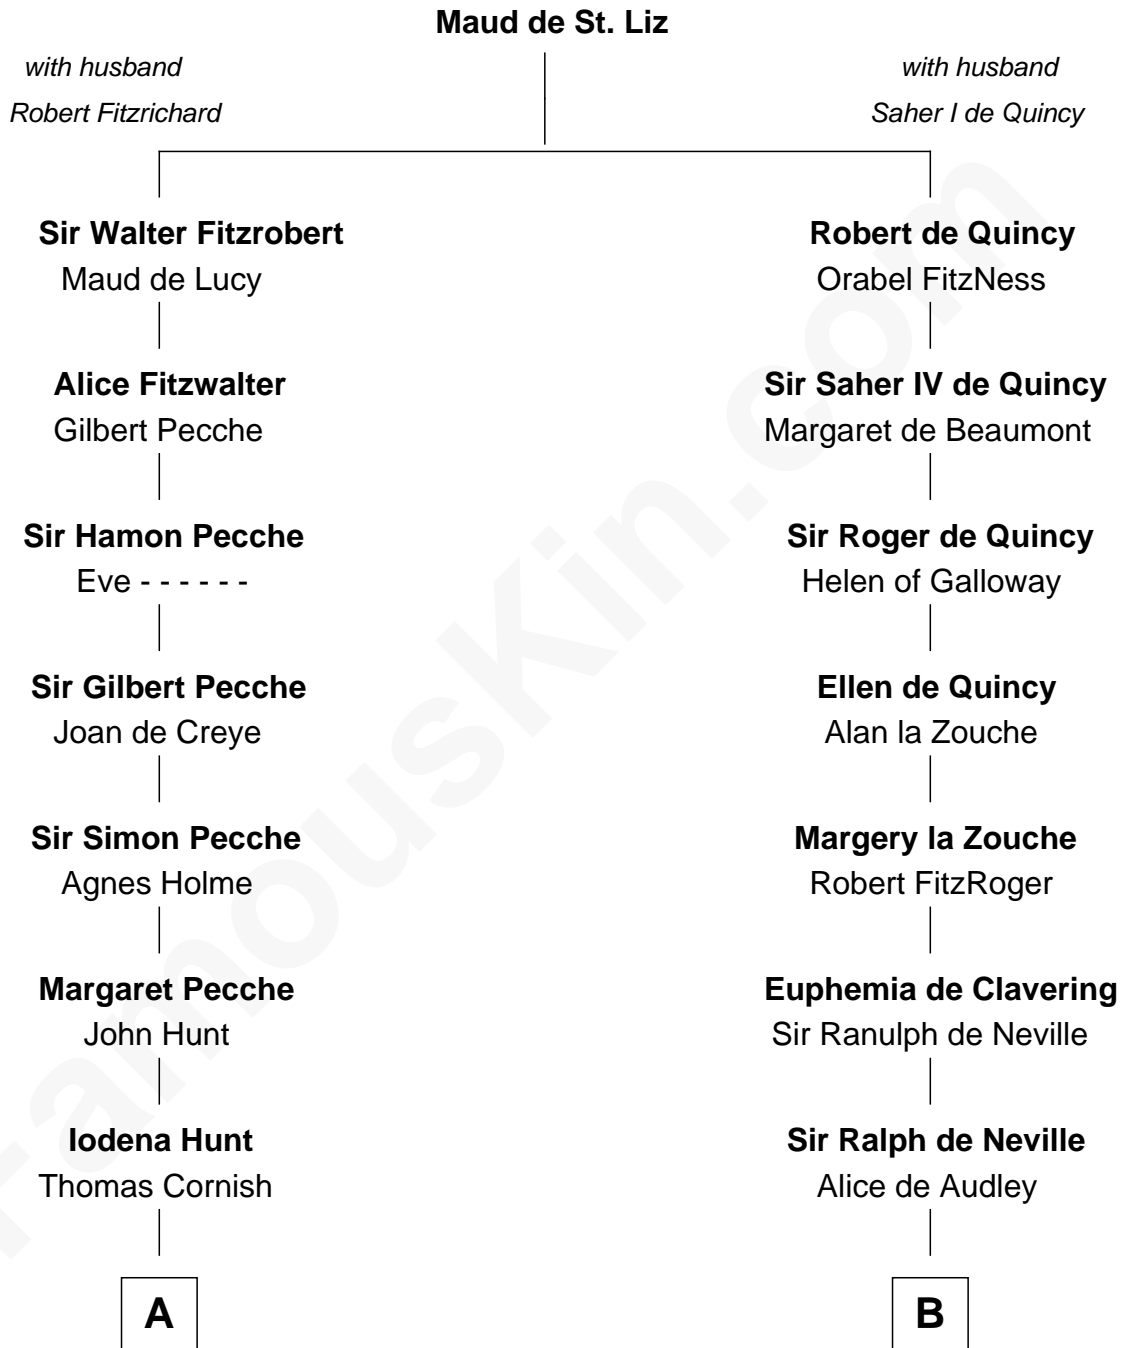

FamousKin.com

Relationship Chart of

Eliphalet Remington

Founder of Remington Arms Company

19th cousin 1 time removed of

Daniel Carroll

Signer of the U.S. Constitution

C

Sarah Welles
Jonathan Robbins

Sarah Robbins
Elisha Kilbourn

Elizabeth Kilbourn
Eliphalet Remington

Eliphalet Remington
Founder of Remington Arms Company

D

Anne Digges
Henry Darnall

Eleanor Darnall
Daniel Carroll