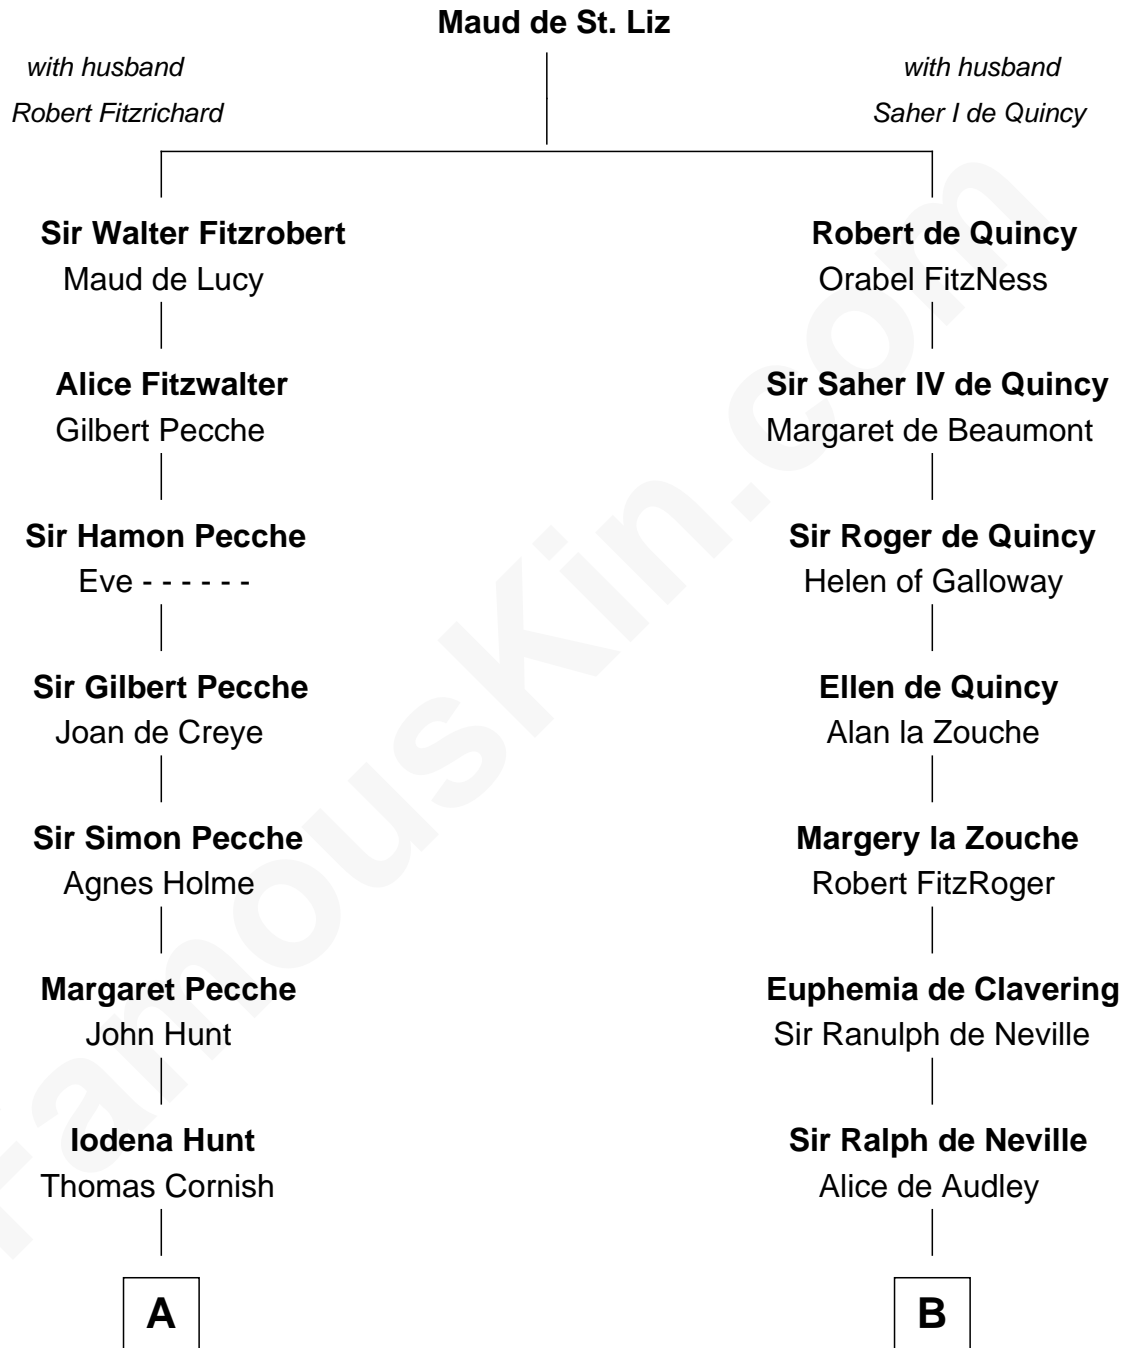

FamousKin.com

Relationship Chart of

Eliphalet Remington

Founder of Remington Arms Company

19th cousin 1 time removed of

John Carroll

Founder of Georgetown University

C

Sarah Welles
Jonathan Robbins

Sarah Robbins
Elisha Kilbourn

Elizabeth Kilbourn
Eliphalet Remington

Eliphalet Remington
Founder of Remington Arms Company

D

Anne Digges
Henry Darnall

Eleanor Darnall
Daniel Carroll