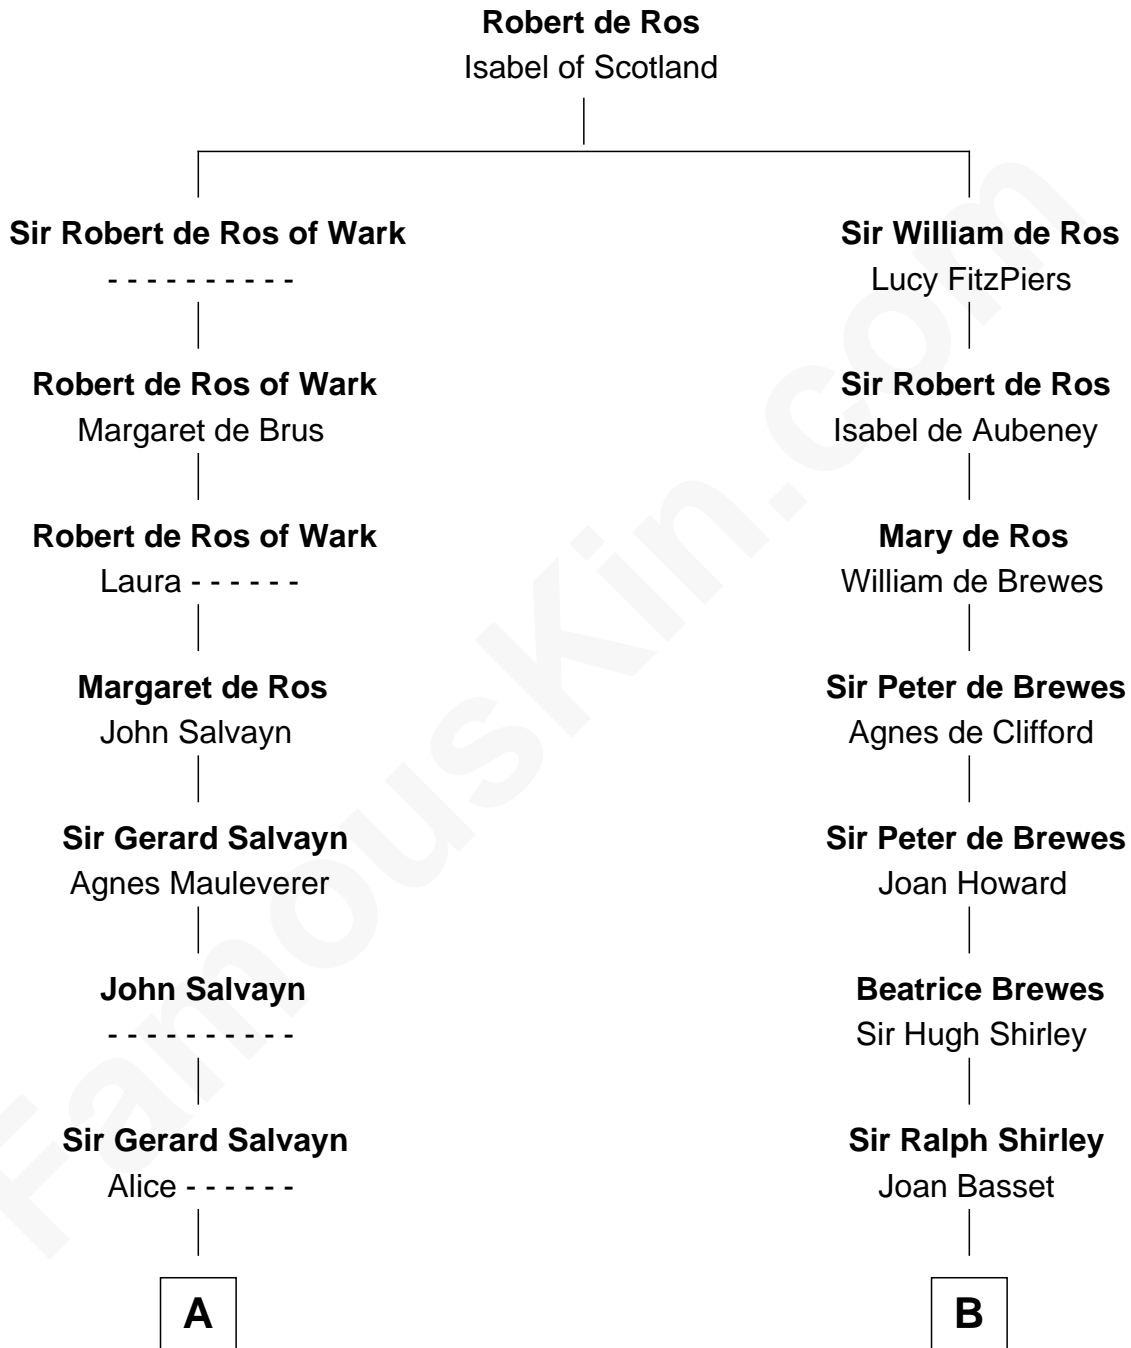

FamousKin.com

Relationship Chart of

William Wentworth

(c1616 - 1696/7) Great Migration Immigrant 1638

14th cousin 7 times removed of

William Henry Moore

Co-Founder, U.S. Steel and Nabisco

C

Sarah Browne
George Beckwith

George Beckwith
Rachel Marsh

George Beckwith
Mary Bradley

Rachael Arvilla Beckwith
Nathaniel Ford Moore

William Henry Moore
Co-Founder, U.S. Steel and Nabisco

FamousKin.com