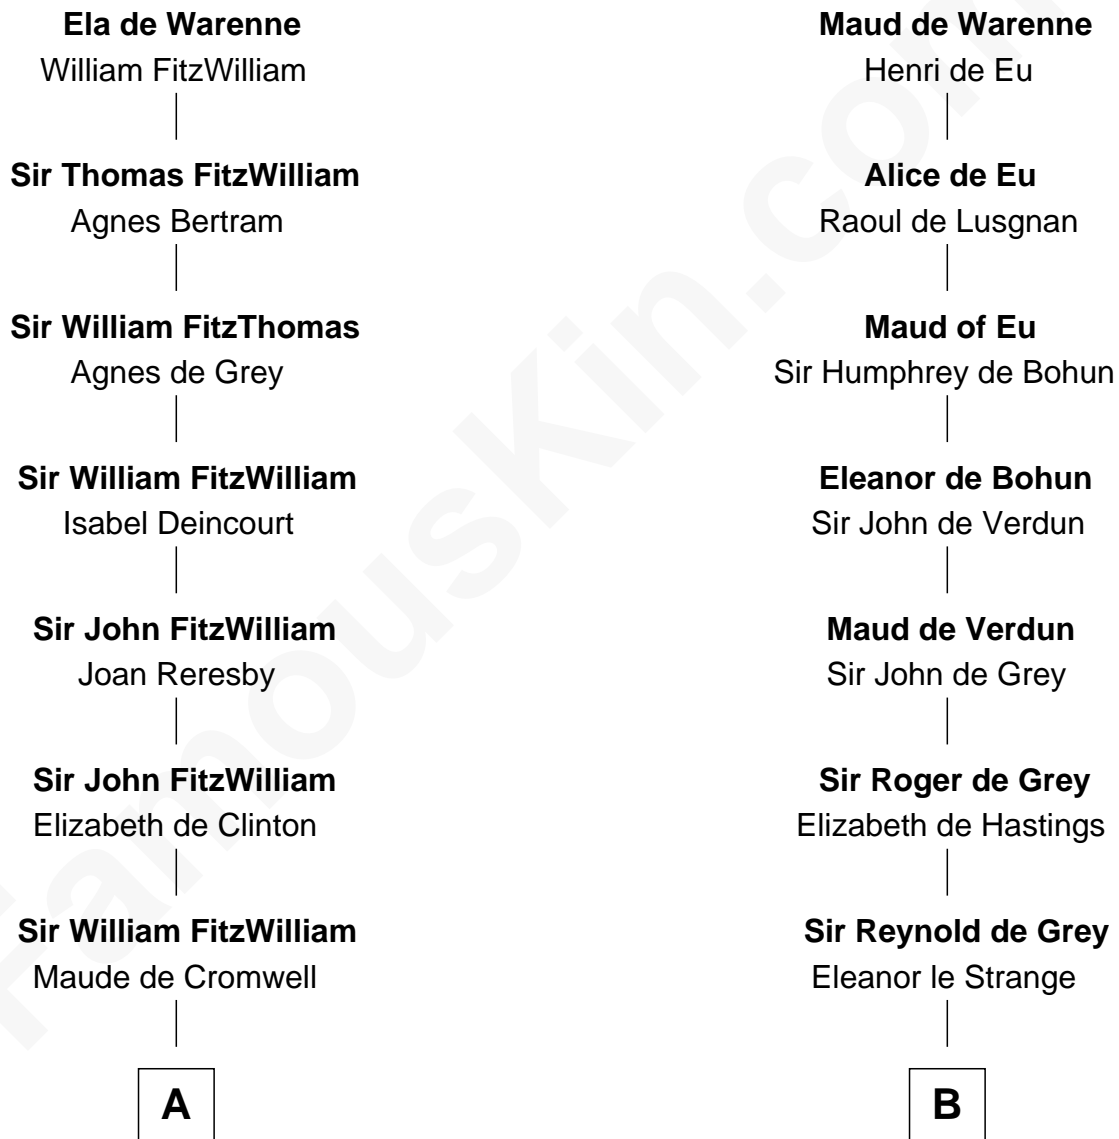

## Relationship Chart of

### William Wentworth

(c1616 - 1696/7) Great Migration Immigrant 1638

17th cousin 4 times removed of

### John Taylor Gilman

5th Governor of New Hampshire

**Hamelin de Warenne**

Isabel de Warenne

**C**

**Elizabeth Denison**

Rev. John Rogers

**Rev. Nathaniel Rogers**