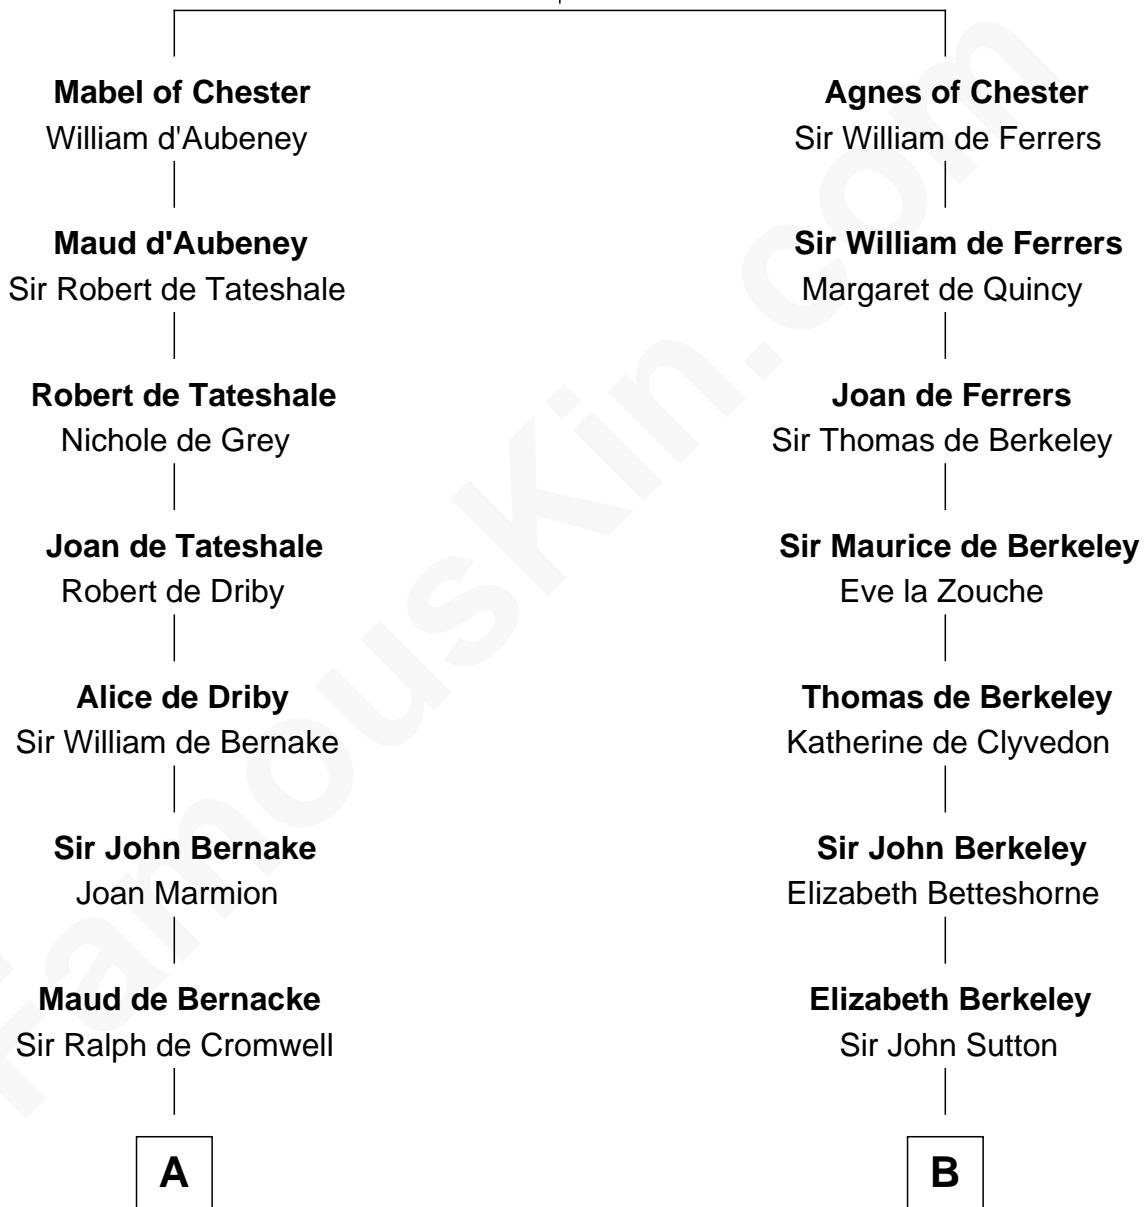

FamousKin.com

Relationship Chart of

William Wentworth

(c1616 - 1696/7) Great Migration Immigrant 1638

18th cousin of

John Taylor Gilman

5th Governor of New Hampshire

Hugh de Kevelioc
Bertrade de Montfort

C

William Wentworth

Susanna Carter

William Wentworth

Great Migration Immigrant 1638

D

Ann Taylor

Nicholas Gilman

John Taylor Gilman

5th Governor of New Hampshire

FamousKin.com