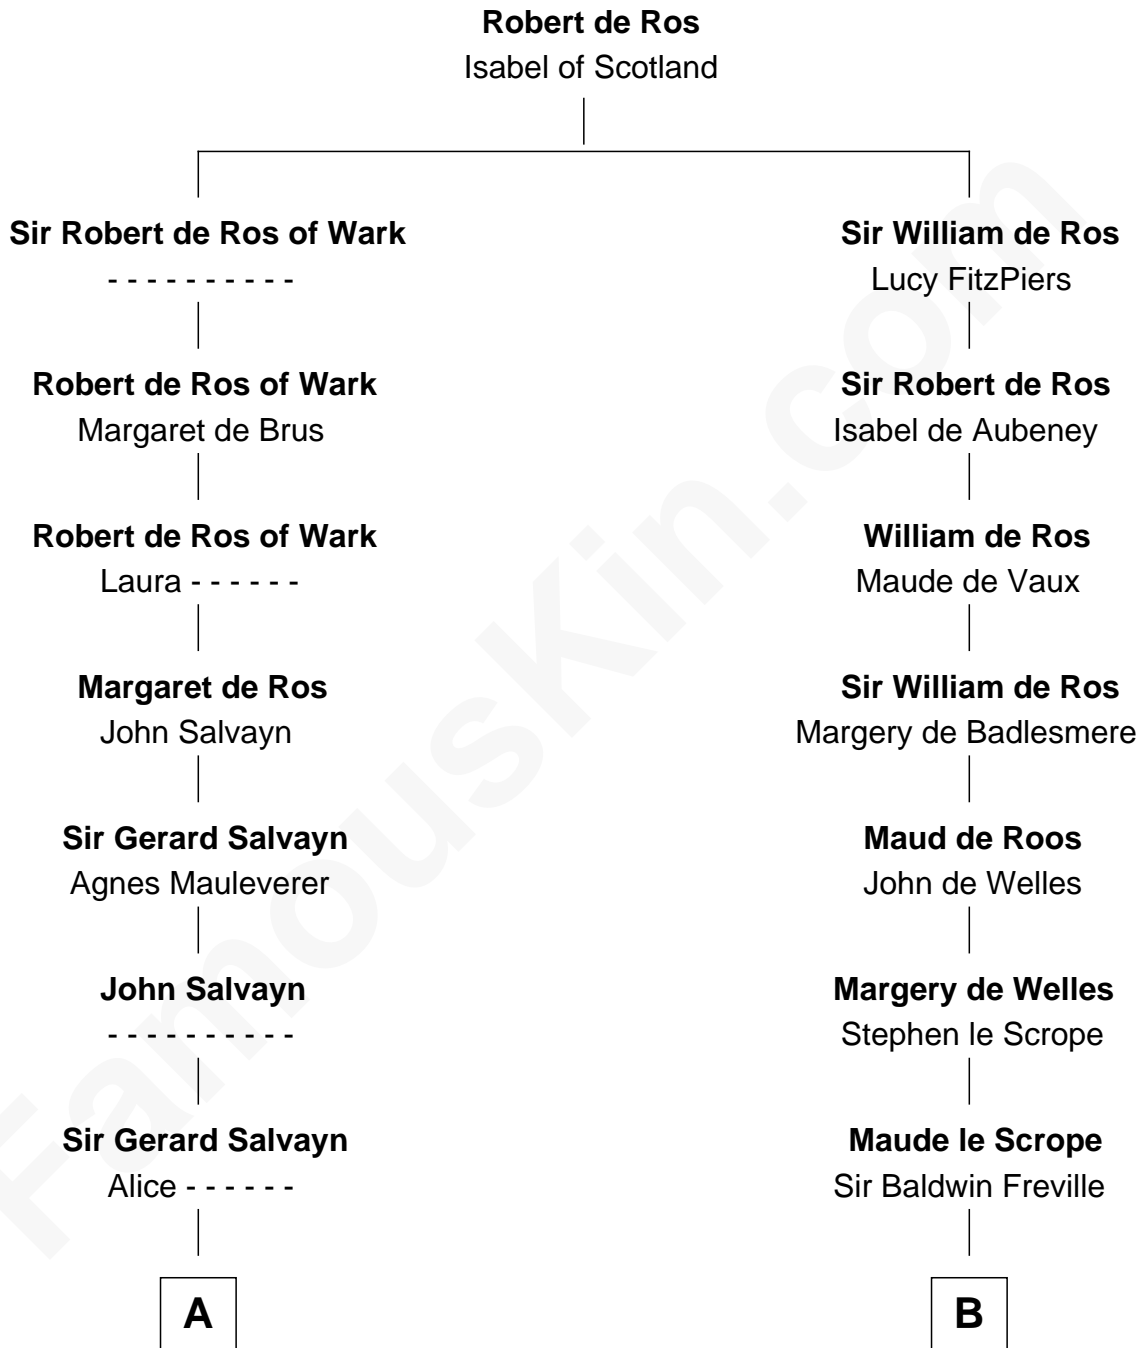

FamousKin.com

Relationship Chart of

William Wentworth

(c1616 - 1696/7) Great Migration Immigrant 1638

14th cousin 5 times removed of

John Taylor Gilman

5th Governor of New Hampshire

C

Rev. John Taylor

Elizabeth Rogers

Ann Taylor

Nicholas Gilman

John Taylor Gilman

5th Governor of New Hampshire

FamousKin.com