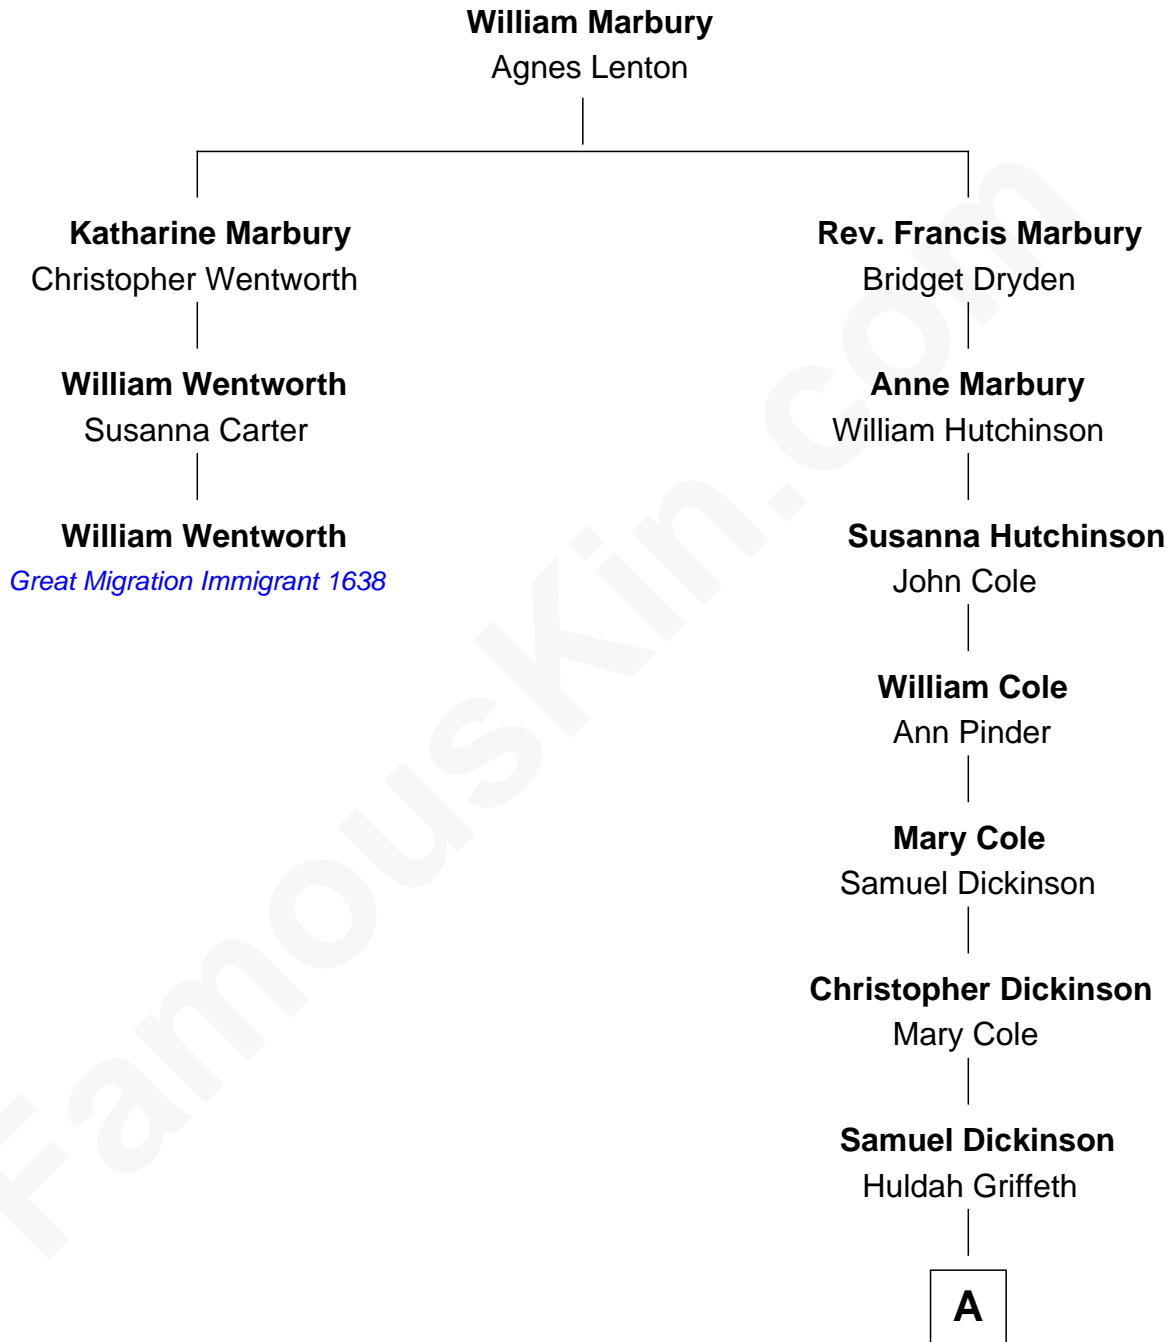

## Relationship Chart of

### William Wentworth

(c1616 - 1696/7) Great Migration Immigrant 1638

2nd cousin 9 times removed of

**George Romney**

43rd Governor of Michigan

**A**

Charity Dickinson

Jared Pratt

Parley Parker Pratt

Mary Woods

Helaman Pratt

Anna Johanna Dorothy Wilcken

Anna Amelia Pratt

Gaskell Samuel Romney

**George Romney**

*43rd Governor of Michigan*