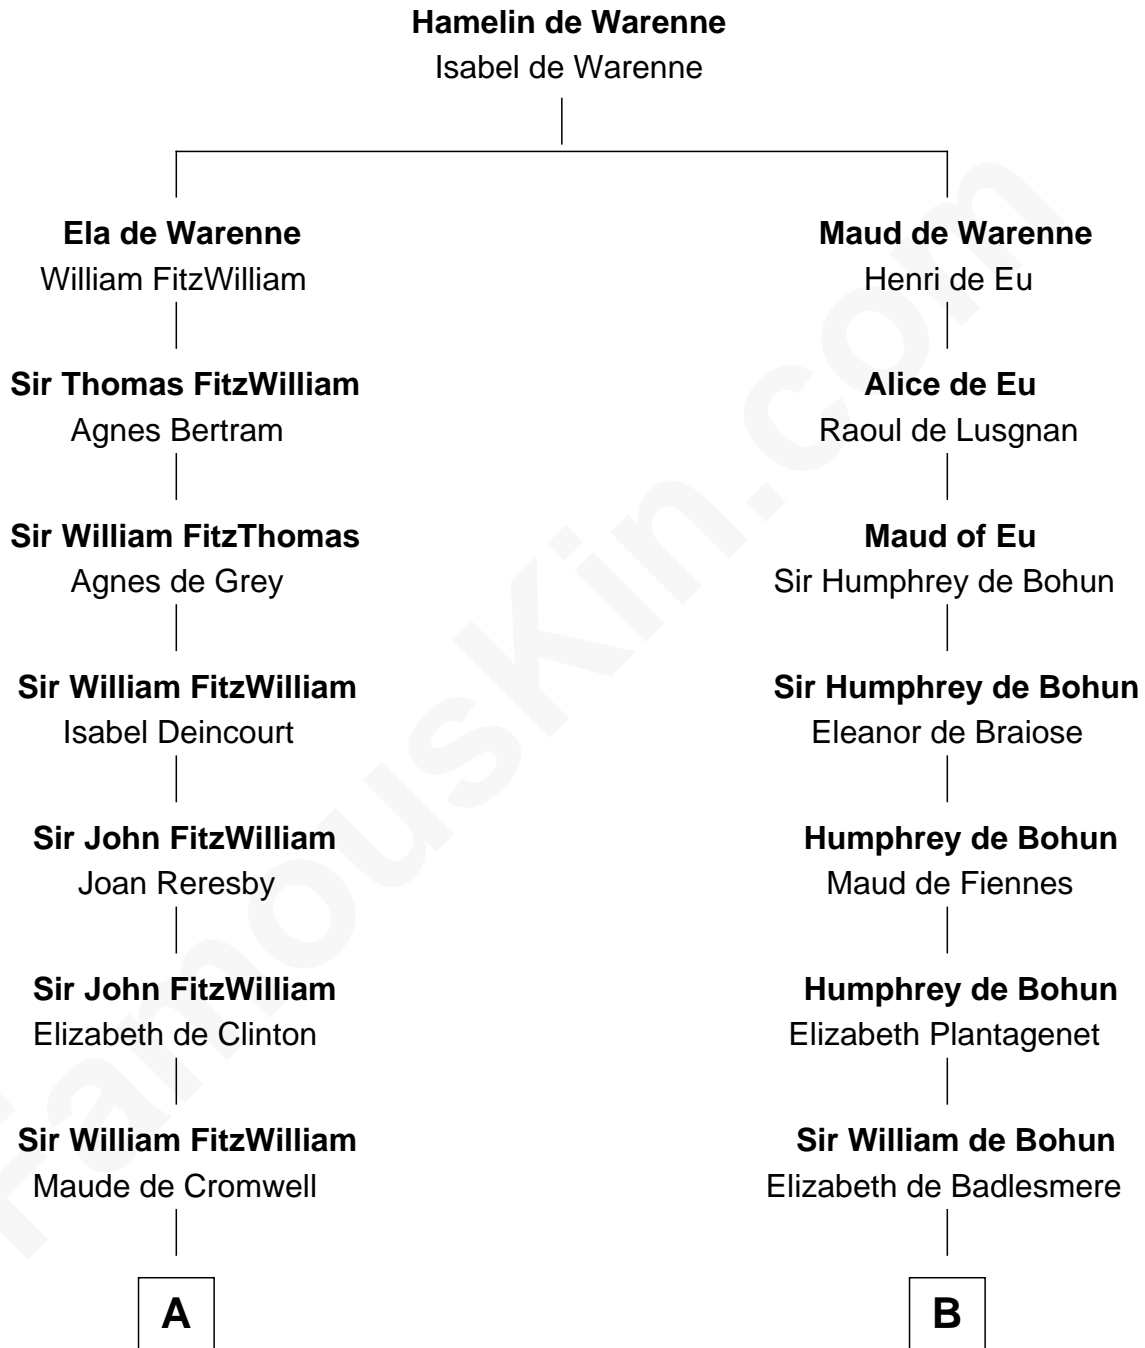

FamousKin.com

Relationship Chart of

William Wentworth

(c1616 - 1696/7) Great Migration Immigrant 1638

17th cousin 4 times removed of

Samuel Prescott

Completed Paul Revere's Midnight Ride

C

|
Alice Lisle

John Hoar

|
Elizabeth Hoar

Jonathan Prescott

|
Dr. Jonathan Prescott

Rebecca Bulkeley

|
Dr. Abel Prescott

Abigail Brigham

|
Samuel Prescott

Completed Paul Revere's Ride

FamousKin.com