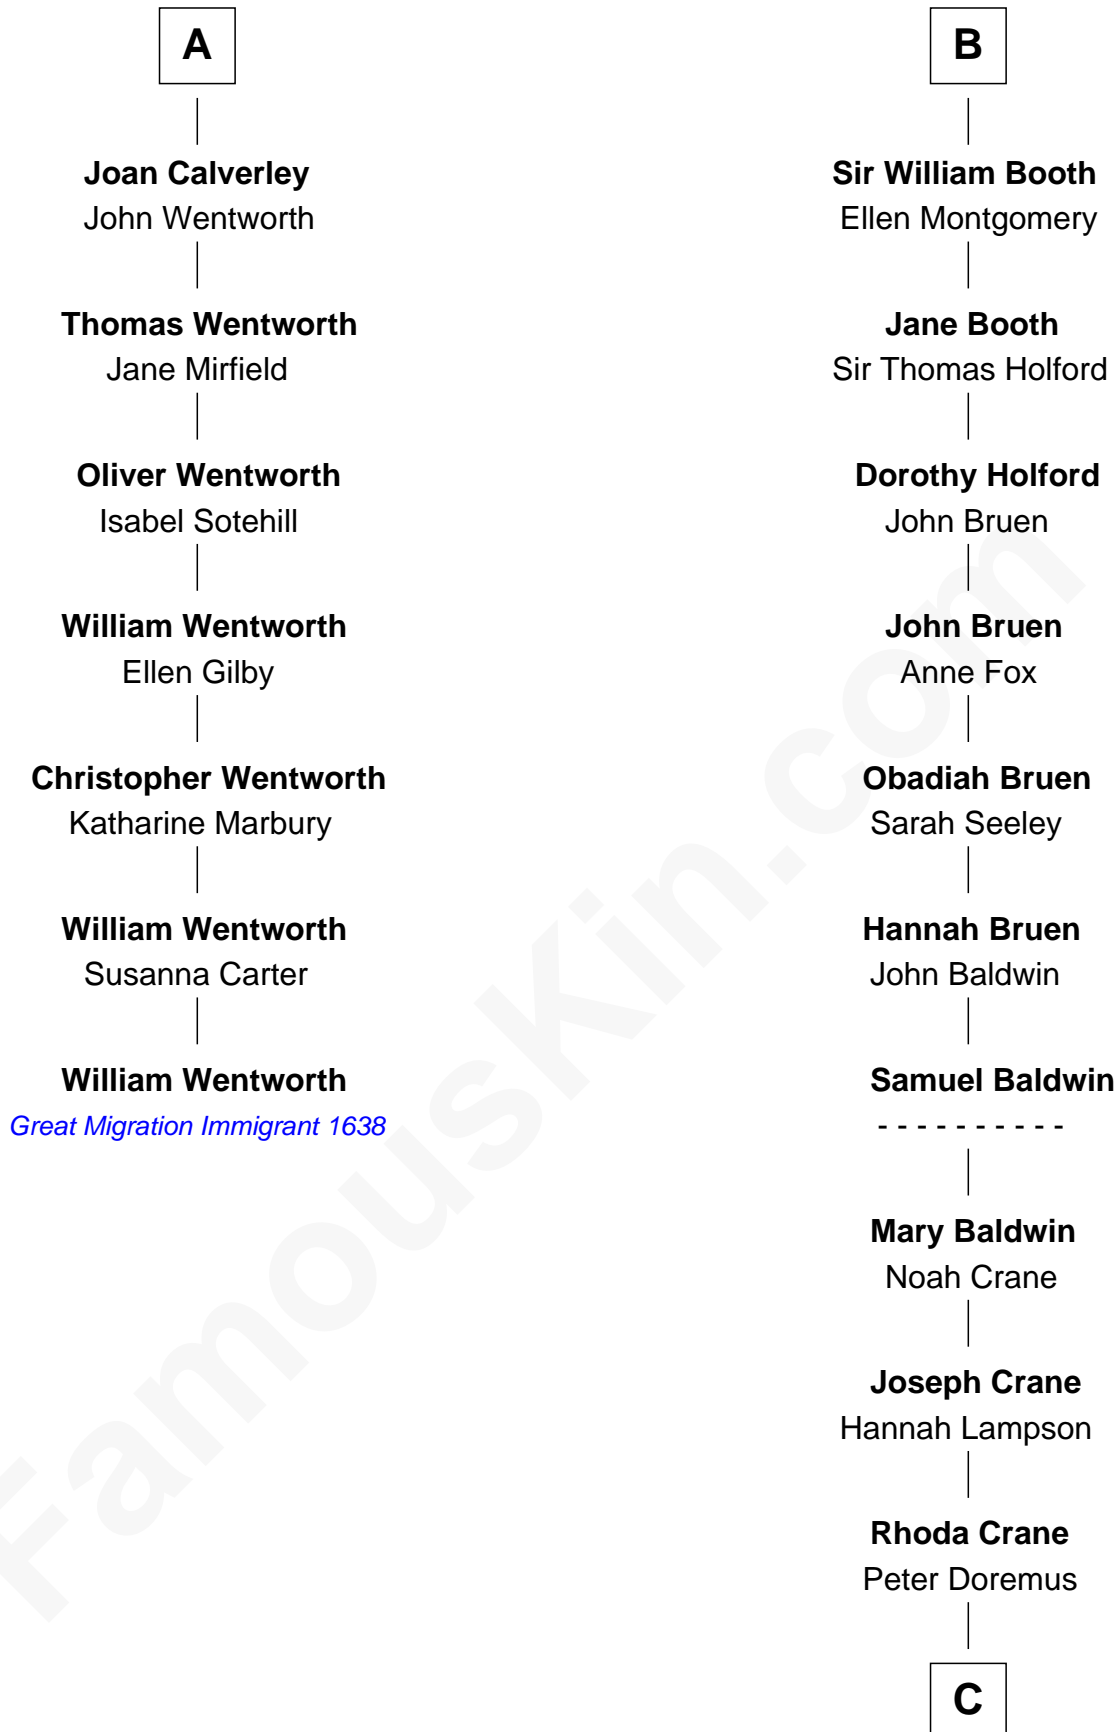

FamousKin.com

Relationship Chart of

William Wentworth

(c1616 - 1696/7) Great Migration Immigrant 1638

13th cousin 8 times removed of

Susan Dey

TV and Movie Actress

John de Clinton

Ida de Odingsells

William de Clinton

Julian de Leybourne

Elizabeth de Clinton

Sir John FitzWilliam

Sir William FitzWilliam

Maude de Cromwell

Joan FitzWilliam

John de Clinton

Margery Corbet

Sir John de Clinton

Idonea de Say

Margaret de Clinton

Sir Baldwin de Montfort

Sir William Montfort

Margaret Pecche

Sir Baldwin Montfort

Joan Vernon

Robert Montfort

Mary Stapleton

Katherine Montfort

Sir George Booth

B

C