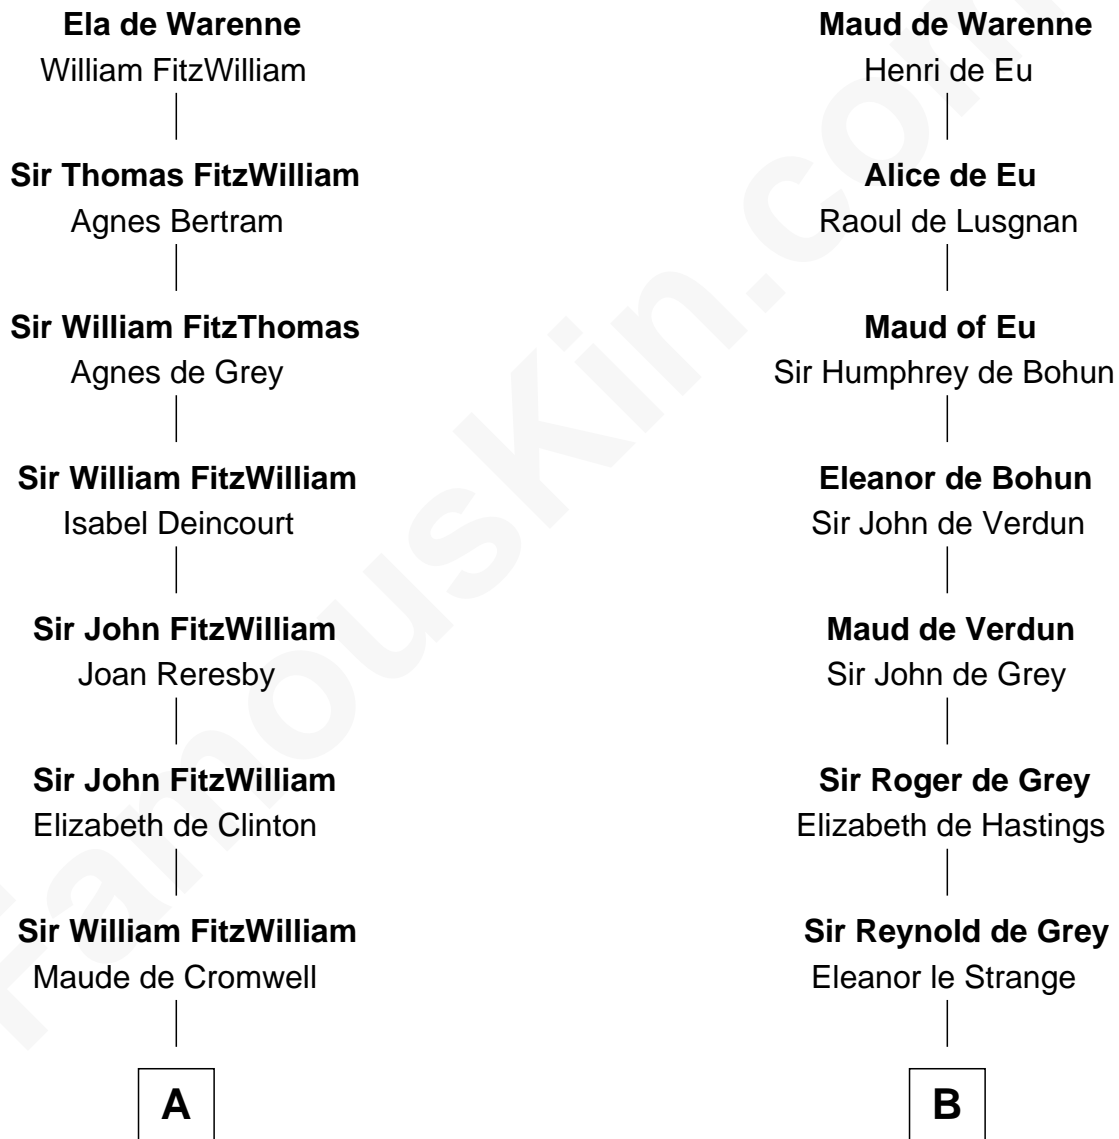

FamousKin.com

Relationship Chart of

William Wentworth

(c1616 - 1696/7) Great Migration Immigrant 1638

17th cousin 4 times removed of

William Woodbridge
2nd Governor of Michigan

Hamelin de Warenne

Isabel de Warenne