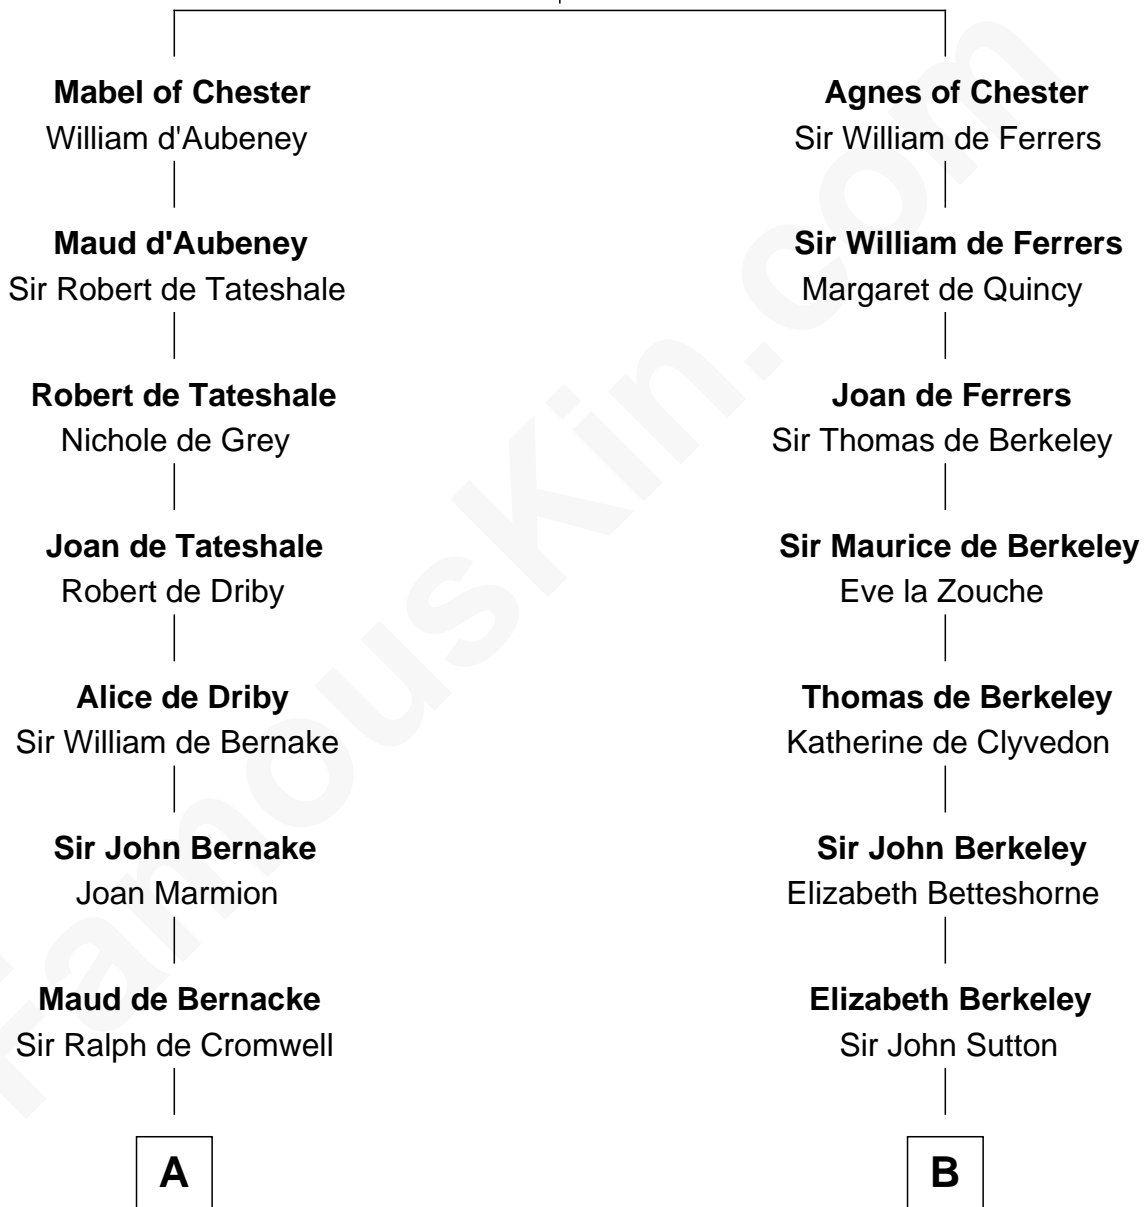

FamousKin.com

Relationship Chart of

William Wentworth

(c1616 - 1696/7) Great Migration Immigrant 1638

18th cousin of

William Woodbridge
2nd Governor of Michigan

Hugh de Kevelioc
Bertrade de Montfort

C

William Wentworth

Susanna Carter

William Wentworth

Great Migration Immigrant 1638

D

Dudley Woodbridge

Lucy Backus

William Woodbridge

2nd Governor of Michigan

FamousKin.com