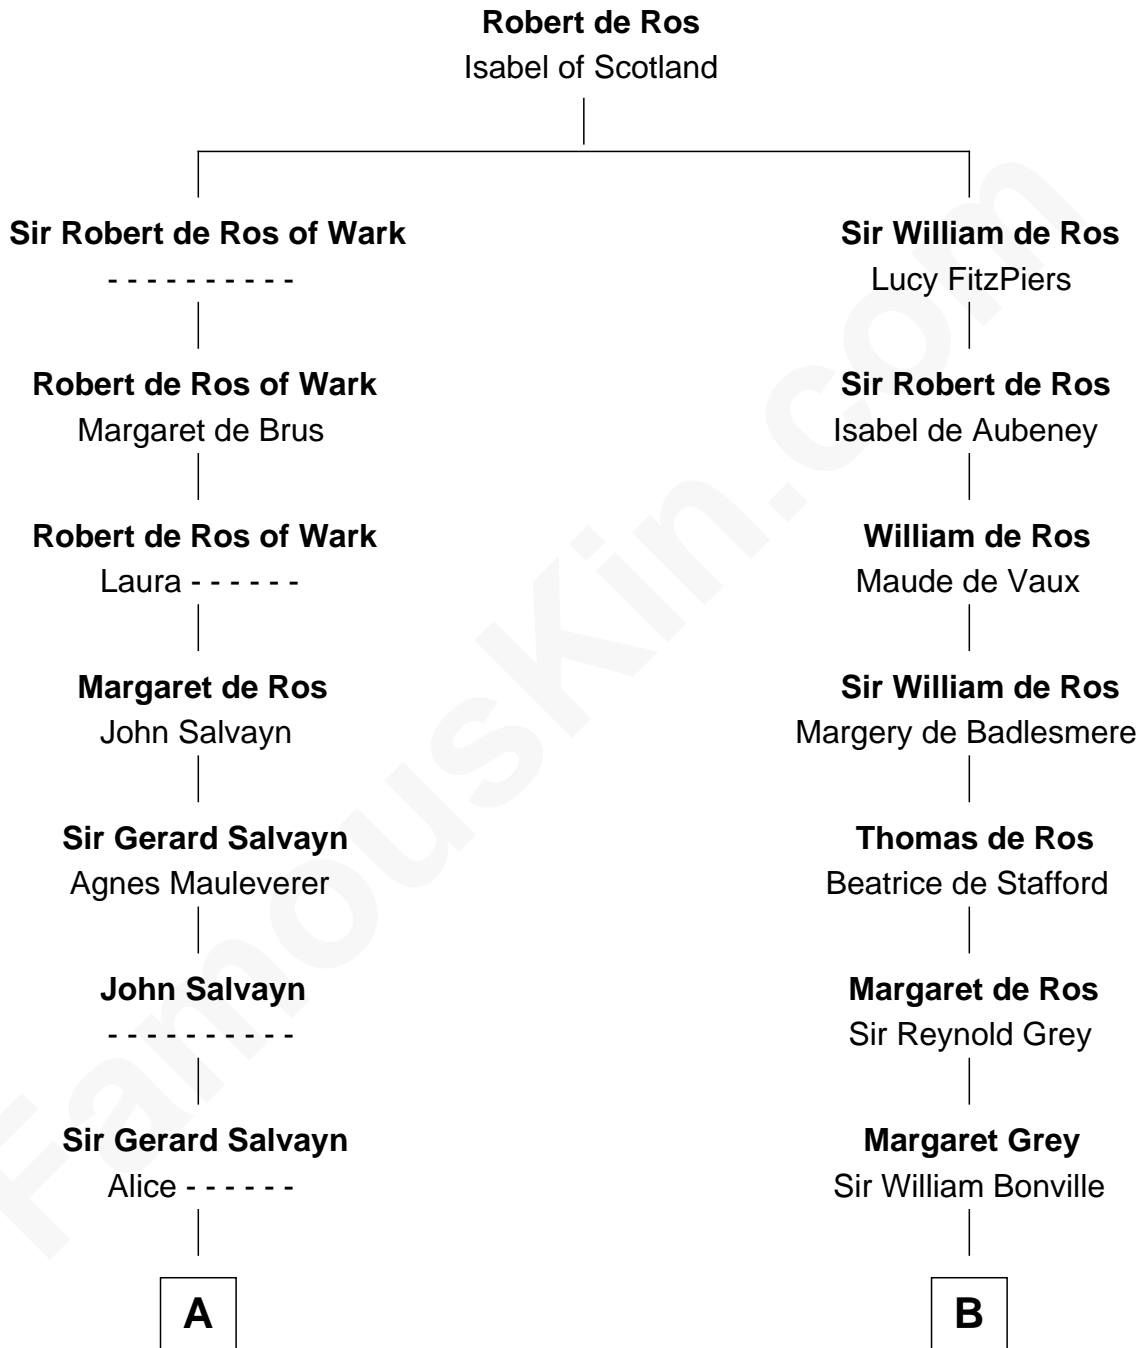

# FamousKin.com

## Relationship Chart of

### William Wentworth

(c1616 - 1696/7) Great Migration Immigrant 1638

14th cousin 5 times removed of

**William Woodbridge**  
2nd Governor of Michigan

FamousKin.com