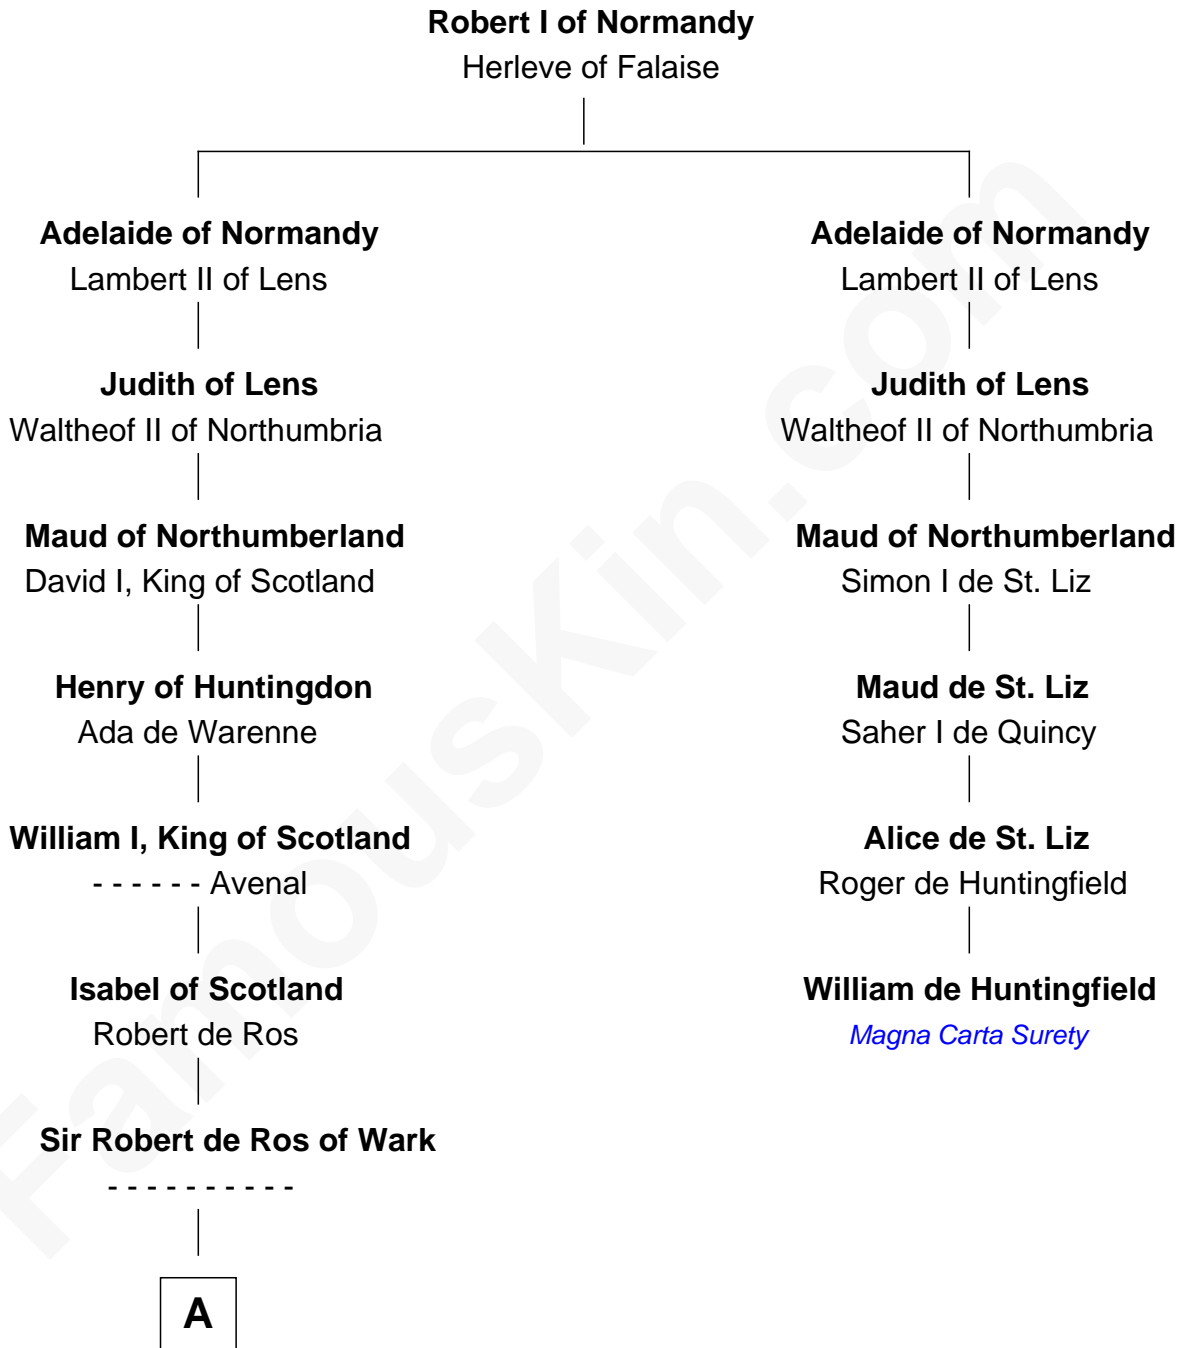

FamousKin.com

Relationship Chart of

William Wentworth

(c1616 - 1696/7) Great Migration Immigrant 1638

5th cousin 15 times removed of

William de Huntingfield
Magna Carta Surety

B

—
William Wentworth

Ellen Gilby

—
Christopher Wentworth

Katharine Marbury

—
William Wentworth

Susanna Carter

—
William Wentworth

Great Migration Immigrant 1638

FamousKin.com