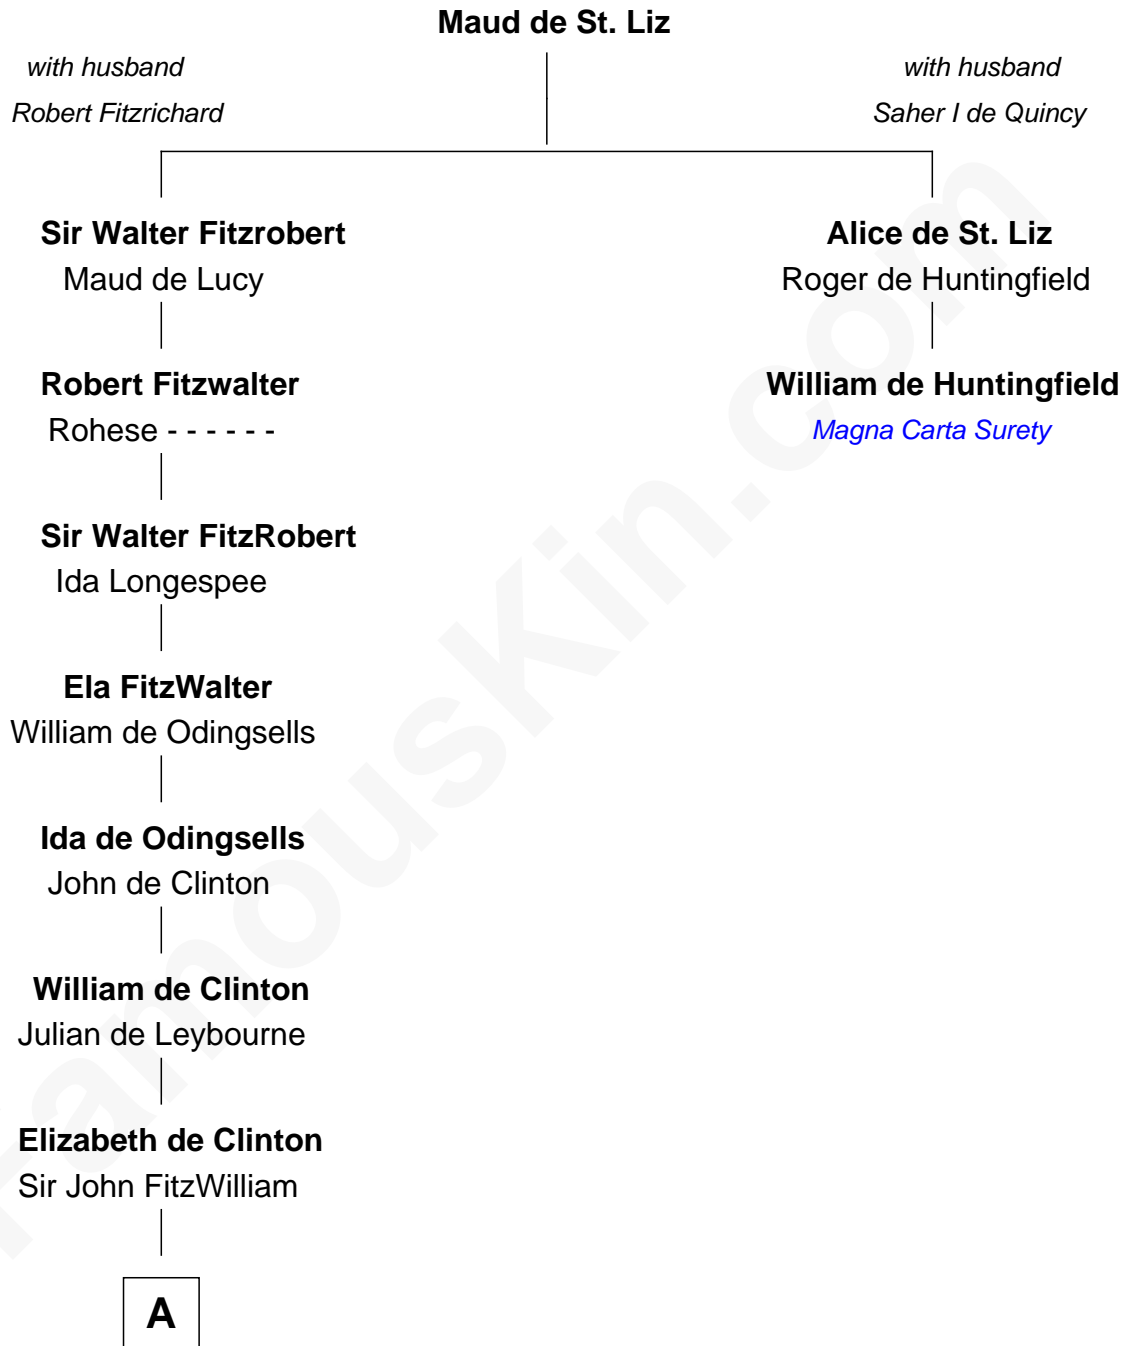

FamousKin.com

Relationship Chart of

William Wentworth

(c1616 - 1696/7) Great Migration Immigrant 1638

1st cousin 17 times removed of

William de Huntingfield
Magna Carta Surety

B

William Wentworth

Susanna Carter

William Wentworth

Great Migration Immigrant 1638

FamousKin.com