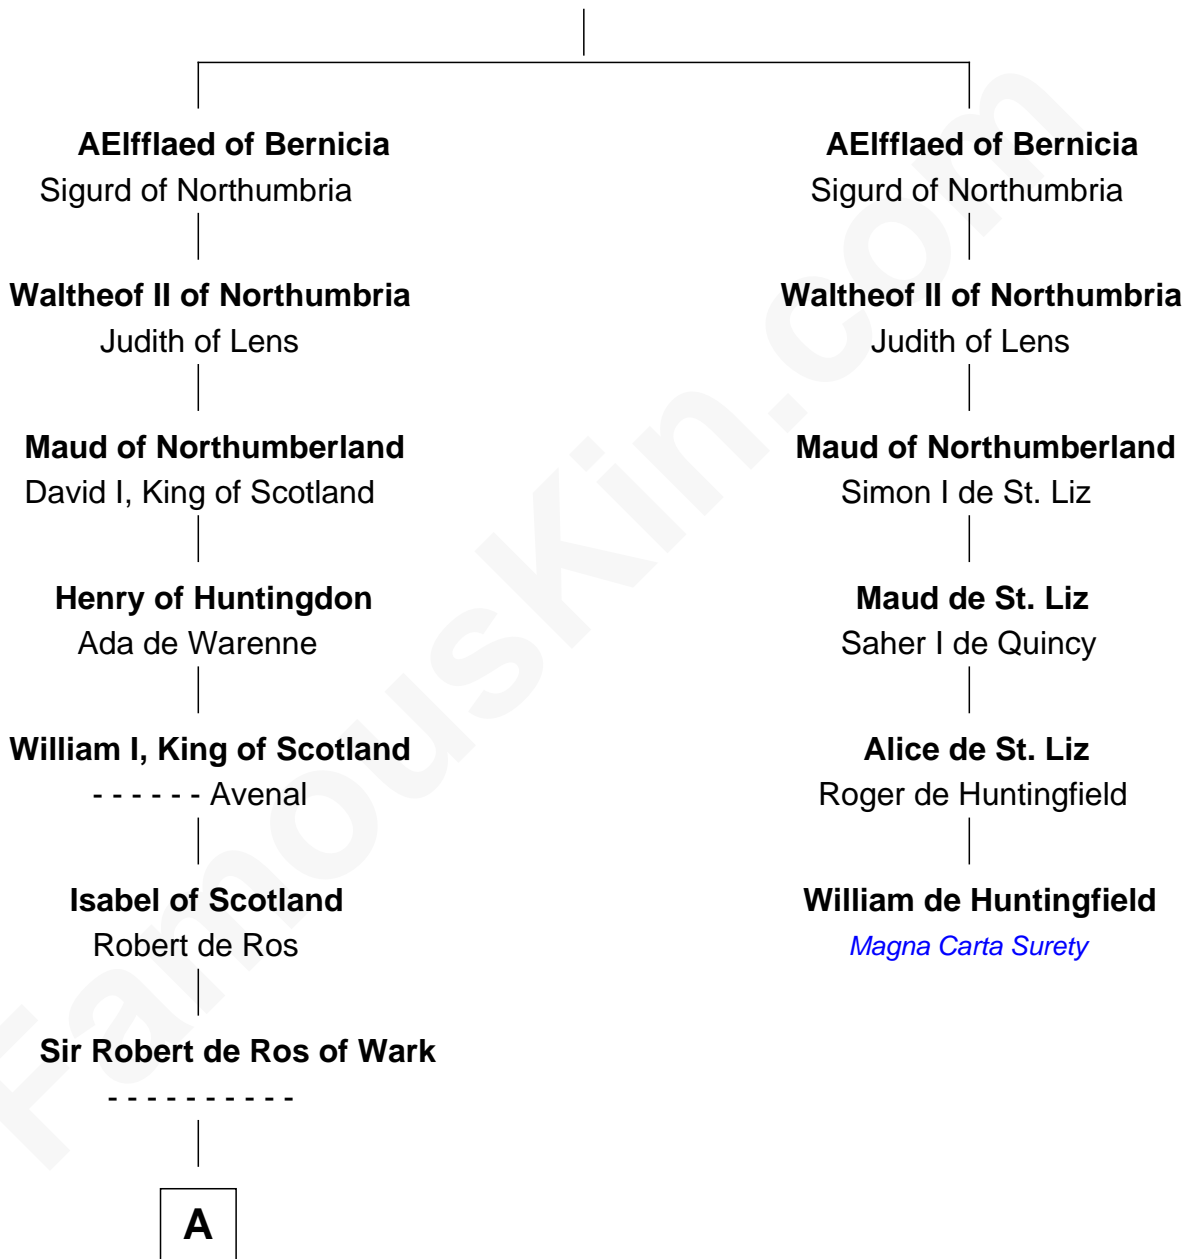

## Relationship Chart of

### William Wentworth

(c1616 - 1696/7) Great Migration Immigrant 1638

5th cousin 15 times removed of

**William de Huntingfield**  
Magna Carta Surety

Ealdred of Bernicia

**B**

William Wentworth

Ellen Gilby

Christopher Wentworth

Katharine Marbury

William Wentworth

Susanna Carter

William Wentworth

*Great Migration Immigrant 1638*

FamousKin.com