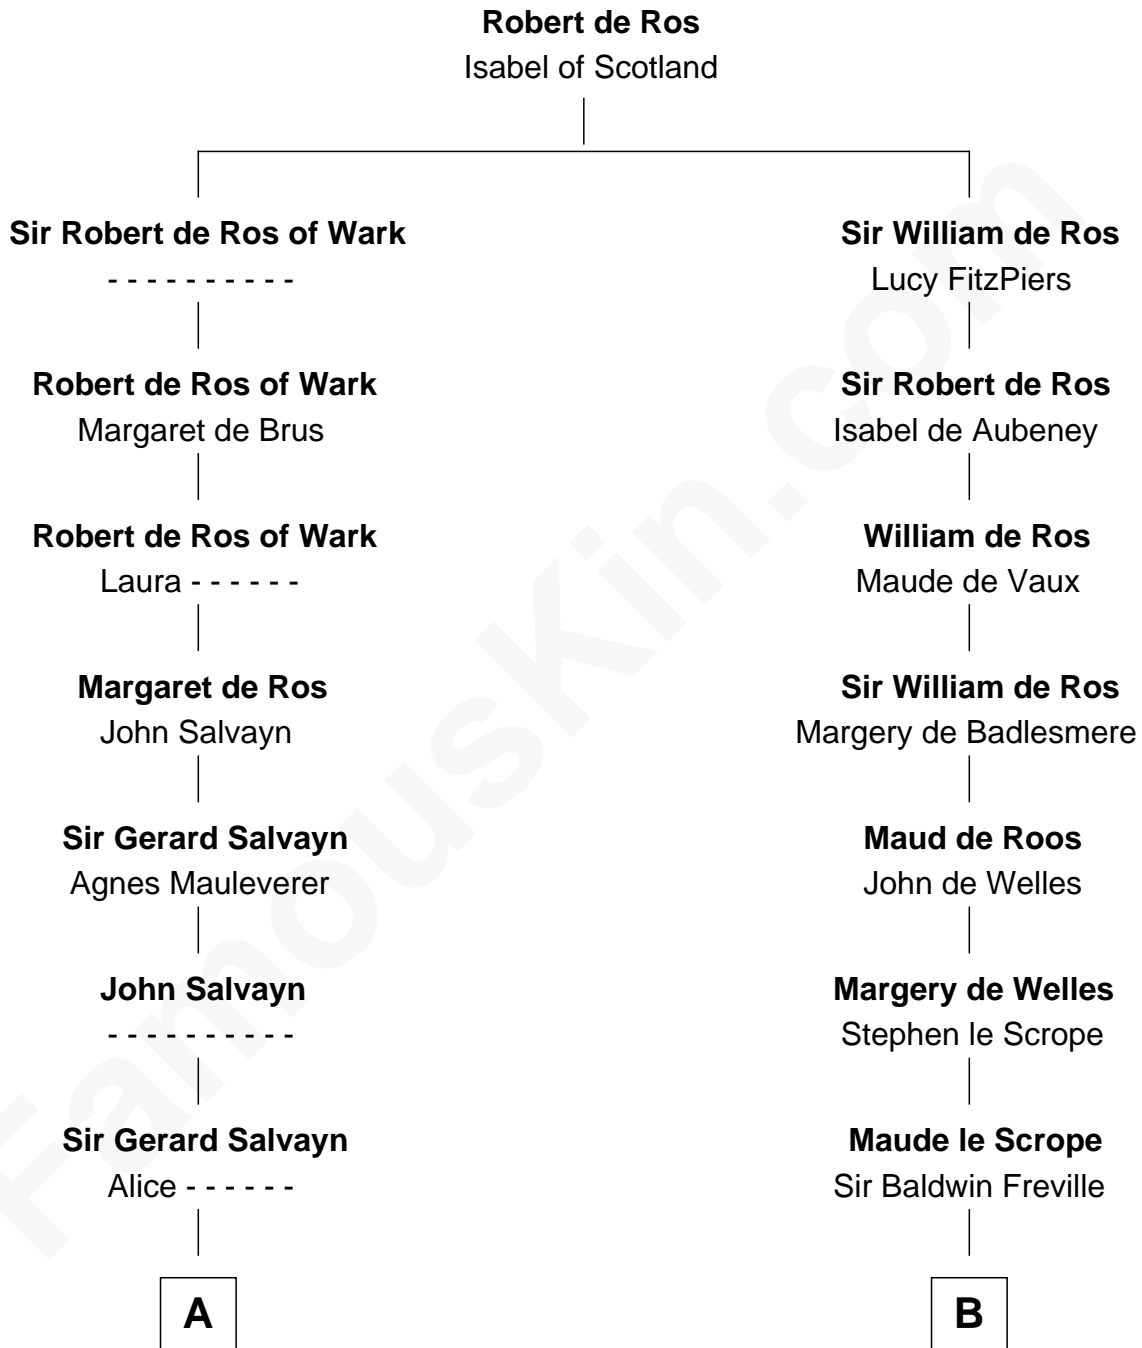

## Relationship Chart of

### William Wentworth

(c1616 - 1696/7) Great Migration Immigrant 1638

14th cousin 7 times removed of

### Lucretia (Rudolph) Garfield

First Lady of President James Garfield

**C**

**Elizabeth Taylor**  
Nathaniel Greene

**John Greene**  
Azubah Ward

**Lucretia Greene**  
Elijah Mason

**Arabella Greene Mason**  
Zebulon Rudolph