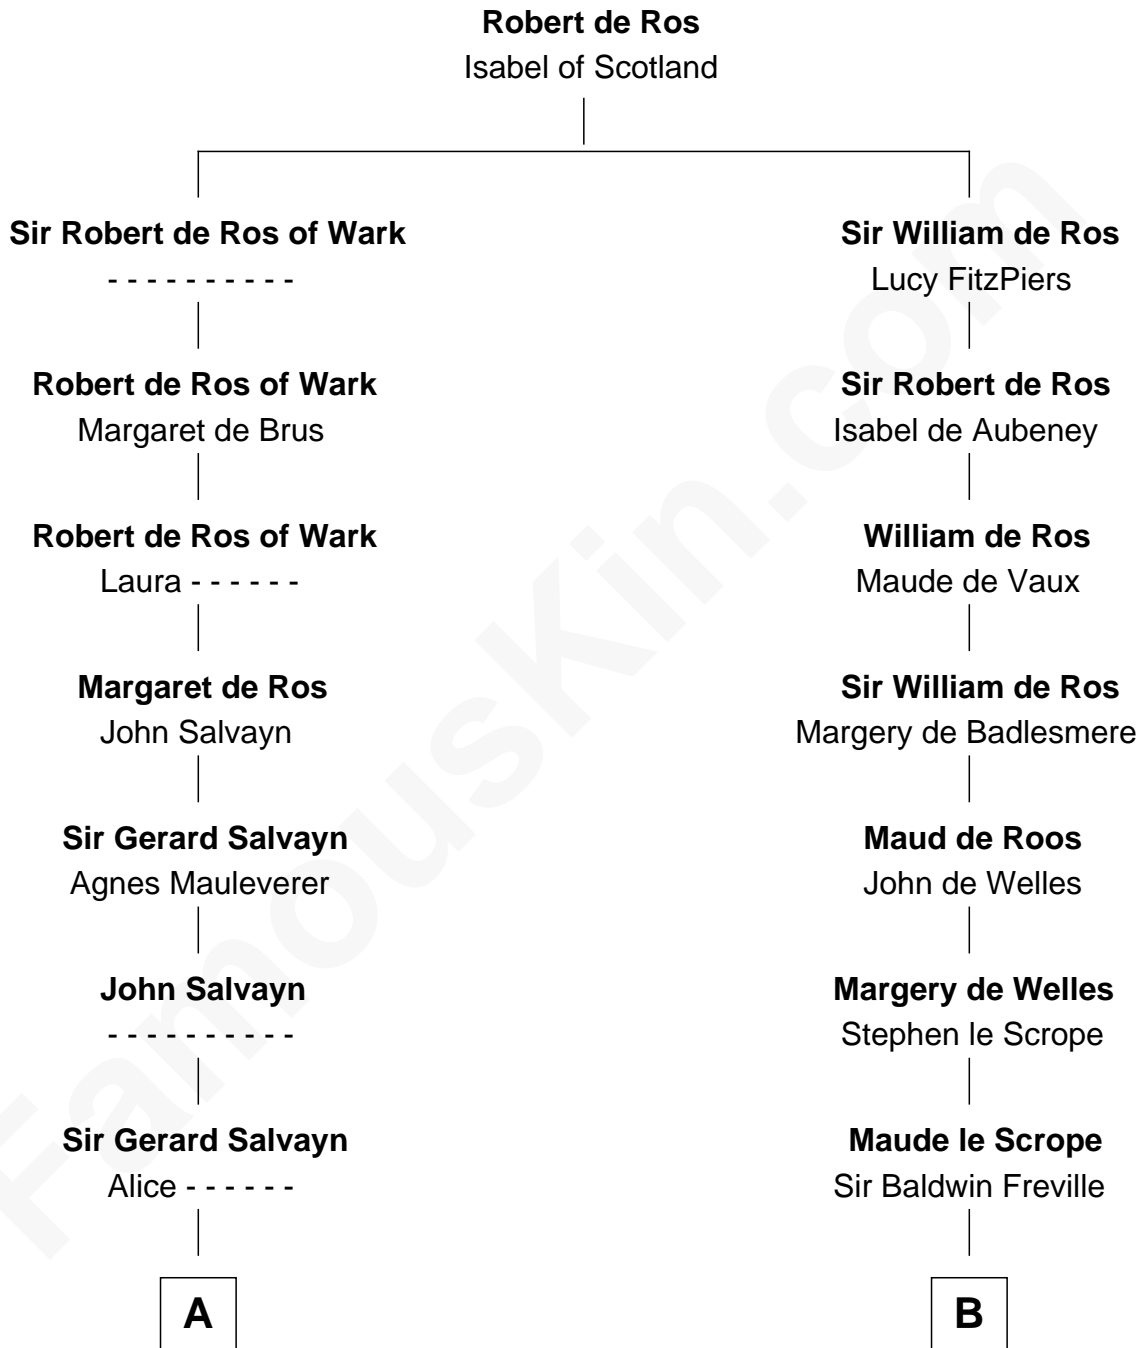

FamousKin.com

Relationship Chart of

William Wentworth

(c1616 - 1696/7) Great Migration Immigrant 1638

14th cousin 5 times removed of

Nicholas Gilman

Signer of the U.S. Constitution

C

—
Rev. John Taylor

Elizabeth Rogers

—
Ann Taylor

Nicholas Gilman

—
Nicholas Gilman

Signer of the U.S. Constitution

FamousKin.com