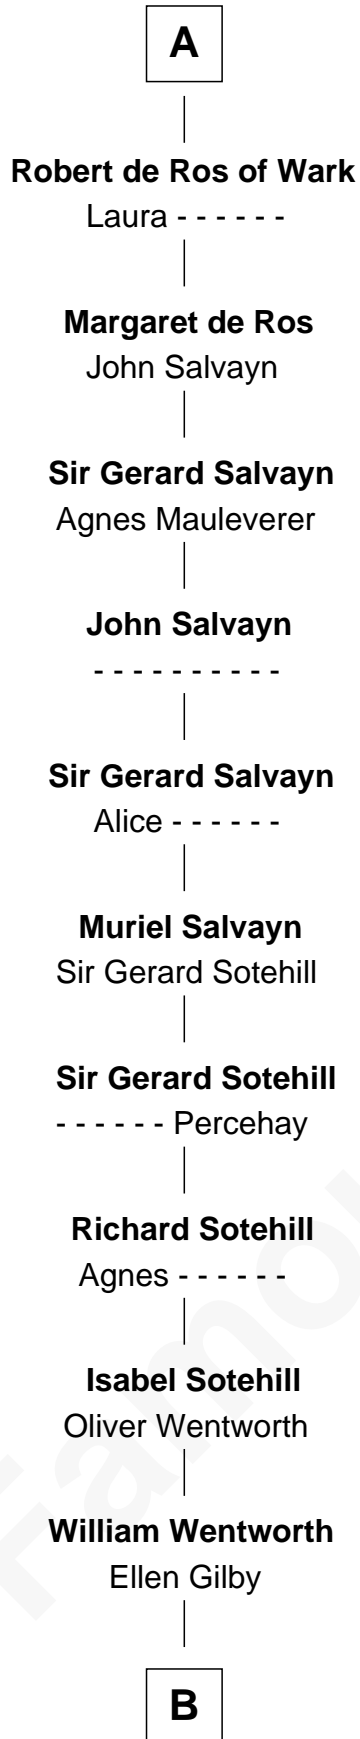

## Relationship Chart of

### William Wentworth

(c1616 - 1696/7) Great Migration Immigrant 1638

6th cousin 13 times removed of

**King Edward I**  
*King of England*

**Edward Aetheling**

Agatha - - - - -

**St. Margaret of Scotland**  
Malcolm III of Scotland

**David I, King of Scotland**  
Maud of Northumberland

**Henry of Huntingdon**  
Ada de Warenne

**William I, King of Scotland**  
- - - - - Avenal

**Isabel of Scotland**  
Robert de Ros

**Sir Robert de Ros of Wark**  
- - - - -

**John, King of England**  
Isabelle of Angoulême

**Henry III, King of England**  
Eleanor of Provence

**King Edward I**  
*King of England*

**B**

—  
**Christopher Wentworth**

Katharine Marbury

—  
**William Wentworth**