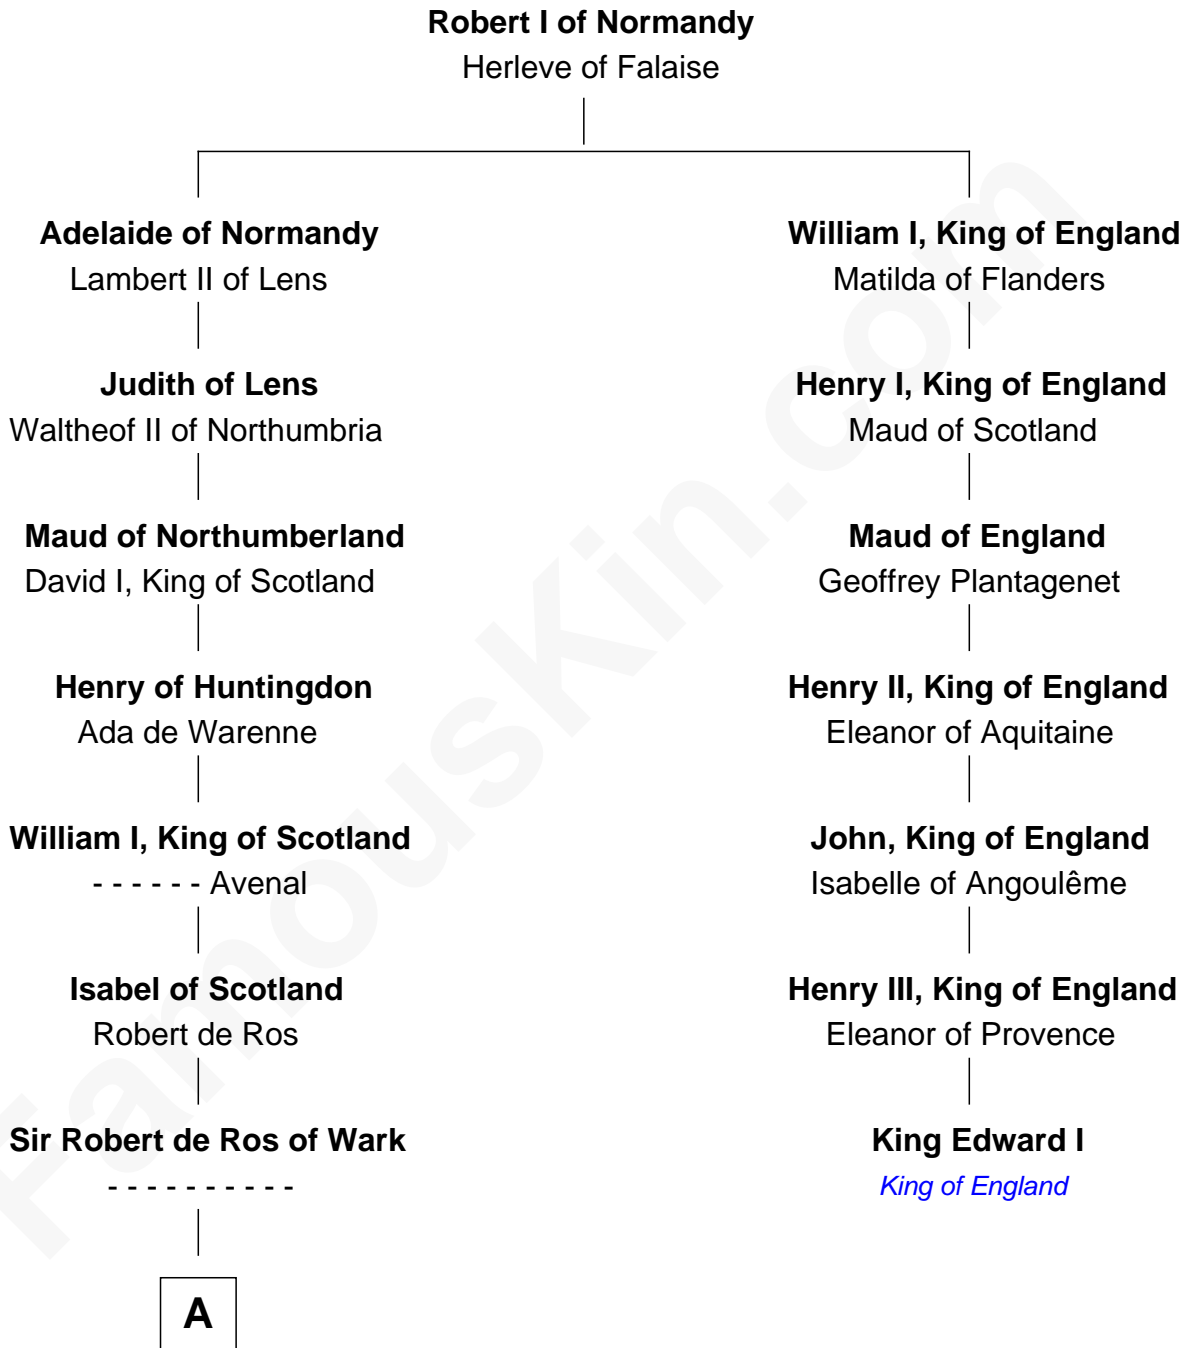

FamousKin.com

Relationship Chart of

William Wentworth

(c1616 - 1696/7) Great Migration Immigrant 1638

6th cousin 14 times removed of

King Edward I
King of England

B

William Wentworth

Ellen Gilby

Christopher Wentworth

Katharine Marbury

William Wentworth

Susanna Carter

William Wentworth

Great Migration Immigrant 1638

FamousKin.com