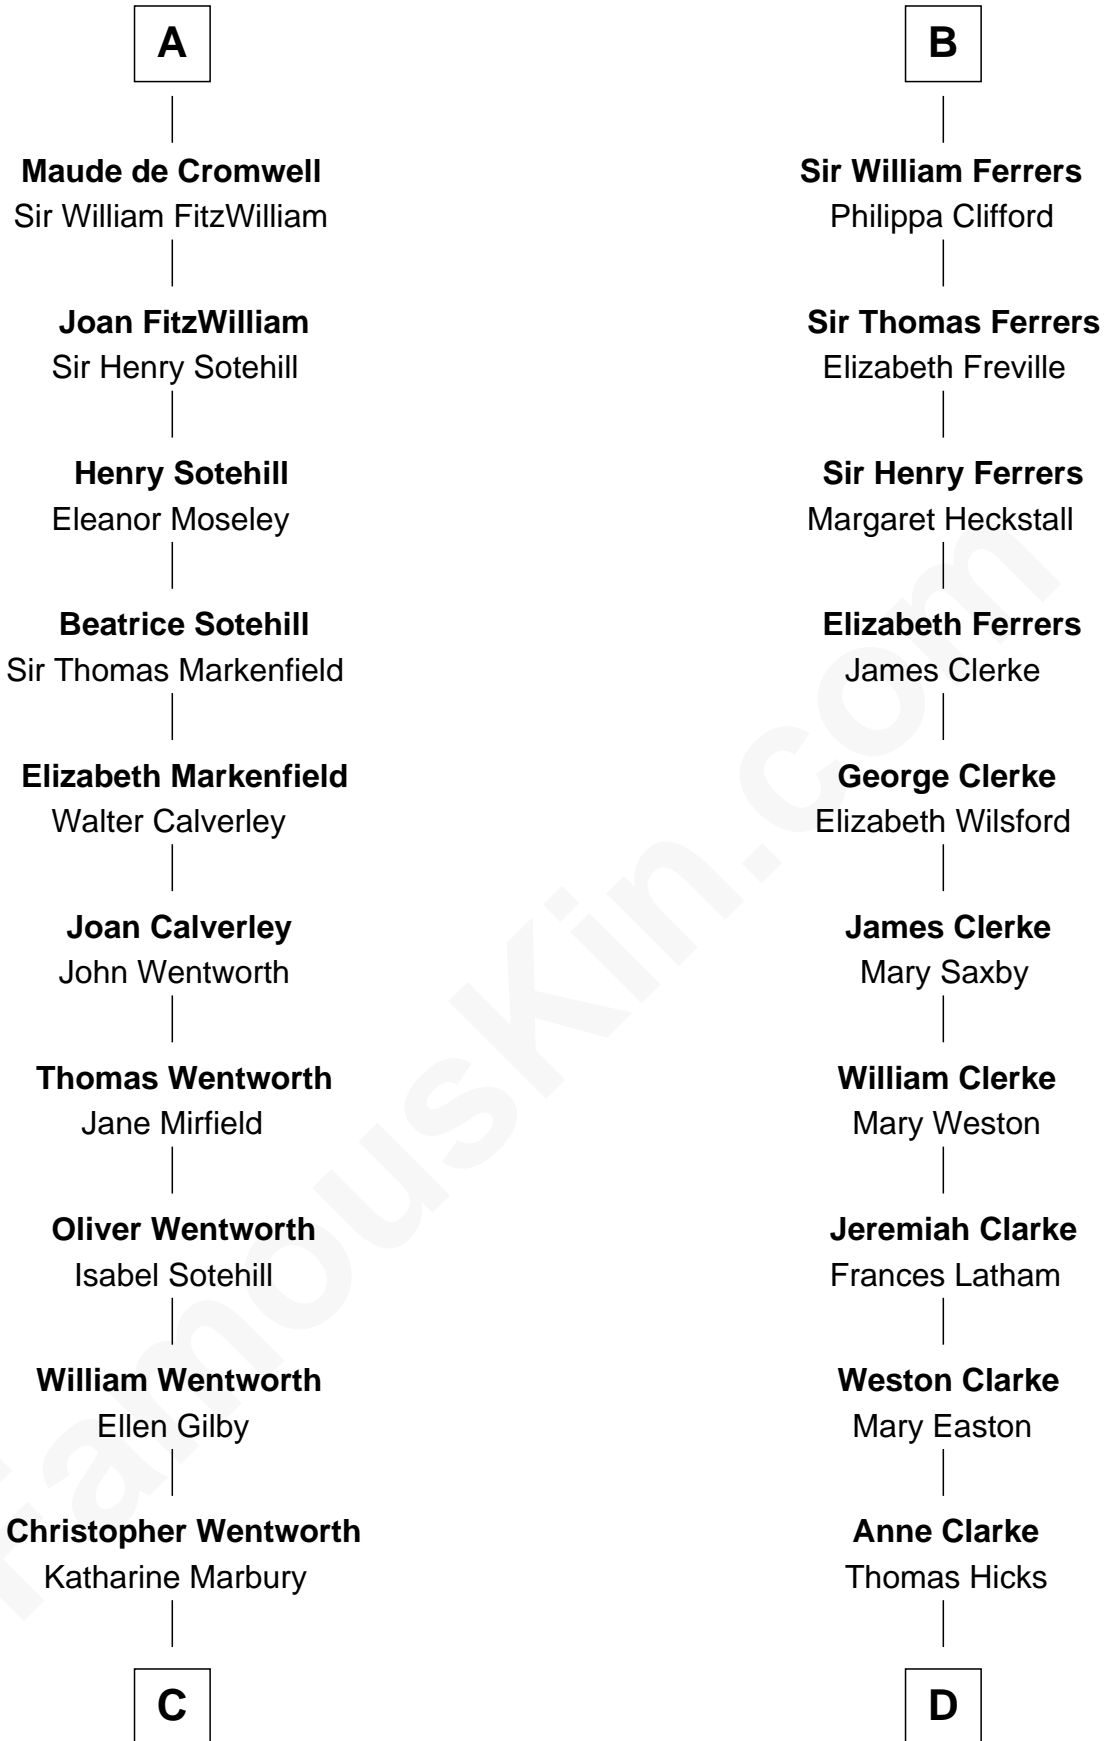

FamousKin.com

Relationship Chart of

William Wentworth

(c1616 - 1696/7) Great Migration Immigrant 1638

18th cousin 3 times removed of

Hetty Green

"The Witch of Wall Street"

Hugh de Kevelioc
Bertrade de Montfort

C

William Wentworth
Susanna Carter

William Wentworth
Great Migration Immigrant 1638

D

Thomas Hicks
Judith Akin

Sarah Hicks
Gideon Howland

Gideon Howland
Mehitable Howland

Abby Slocum Howland
Edward Mott Robinson

Hetty Green
"The Witch of Wall Street"