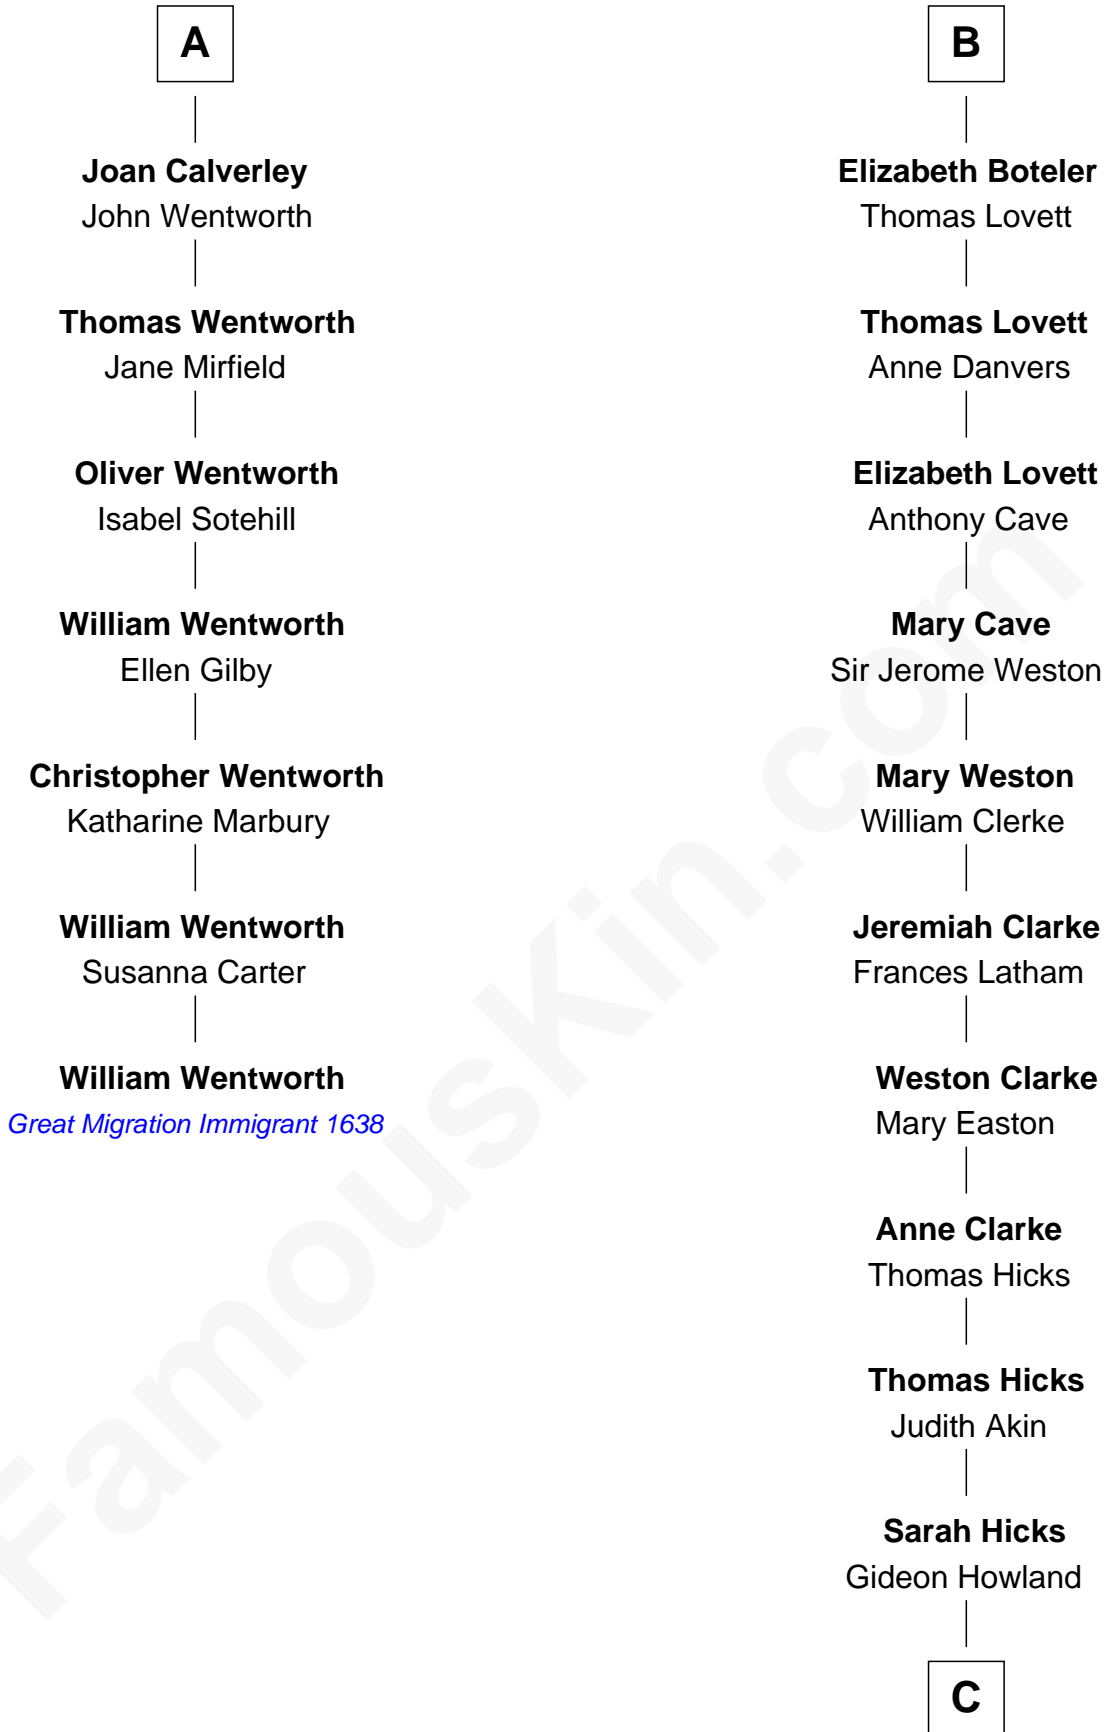

FamousKin.com

Relationship Chart of

William Wentworth

(c1616 - 1696/7) Great Migration Immigrant 1638

13th cousin 6 times removed of

Hetty Green

"The Witch of Wall Street"

Ida de Odingsells

Elizabeth de Clinton

Sir John FitzWilliam

Ankaret le Boteler

John le Strange

Sir William FitzWilliam

Maude de Cromwell

Eleanor le Strange

Sir Reynold de Grey

Beatrice Sotehill

Sir Thomas Markenfield

Philip Boteler

Isabel Willoughby

Elizabeth Markenfield

Walter Calverley

John Boteler

Constance Vere

A

B

C

Gideon Howland
Mehitable Howland

Abby Slocum Howland
Edward Mott Robinson

Hetty Green

"The Witch of Wall Street"

FamousKin.com