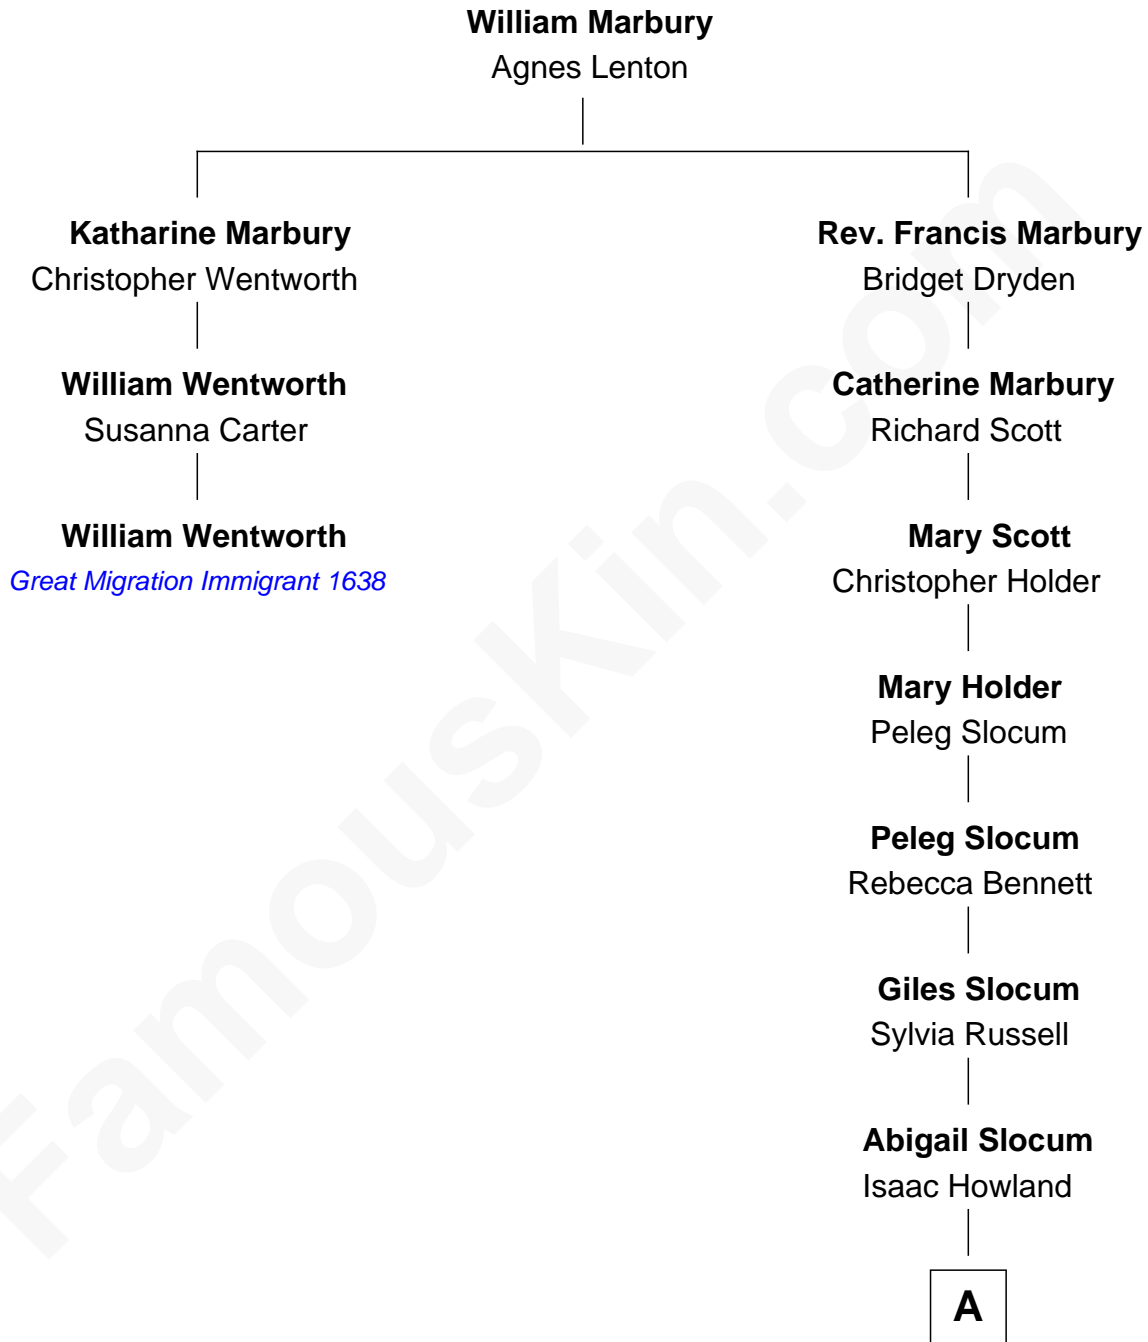

FamousKin.com

Relationship Chart of

William Wentworth

(c1616 - 1696/7) Great Migration Immigrant 1638

2nd cousin 7 times removed of

Hetty Green

"The Witch of Wall Street"

A

—
Mehitable Howland

Gideon Howland

—
Abby Slocum Howland

Edward Mott Robinson

—
Hetty Green

"The Witch of Wall Street"

FamousKin.com