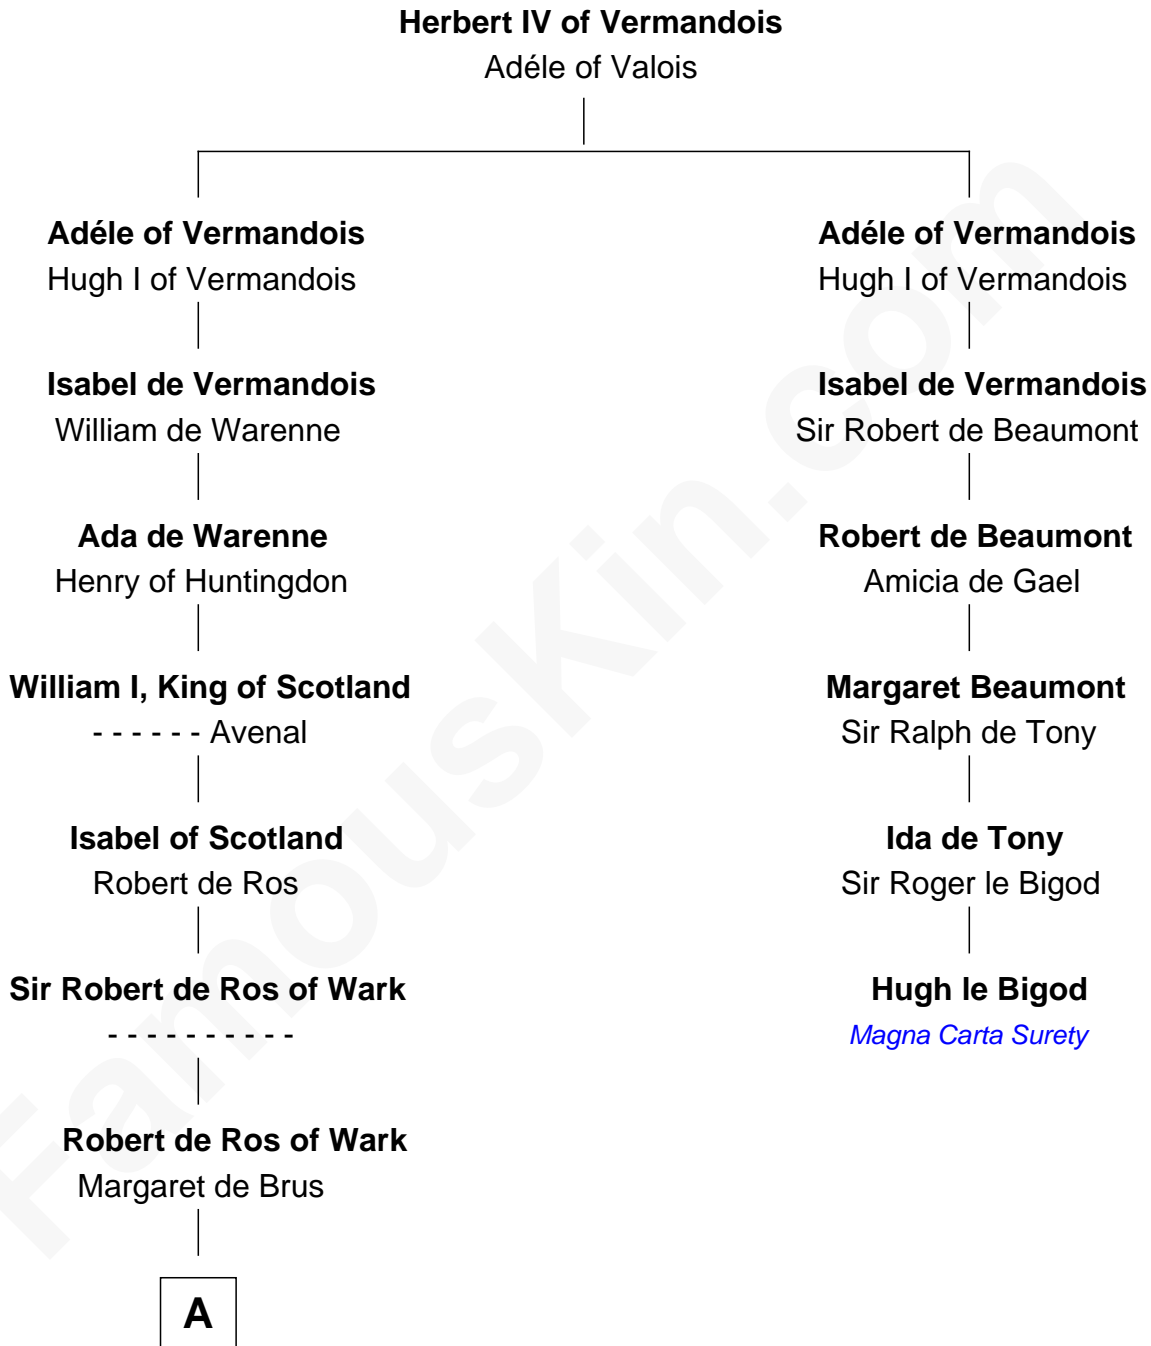

FamousKin.com Relationship Chart of William Wentworth

(c1616 - 1696/7) Great Migration Immigrant 1638

5th cousin 14 times removed of

Hugh le Bigod

Magna Carta Surety

B

—
Christopher Wentworth

Katharine Marbury

—
William Wentworth

Susanna Carter

—
William Wentworth

Great Migration Immigrant 1638

FamousKin.com