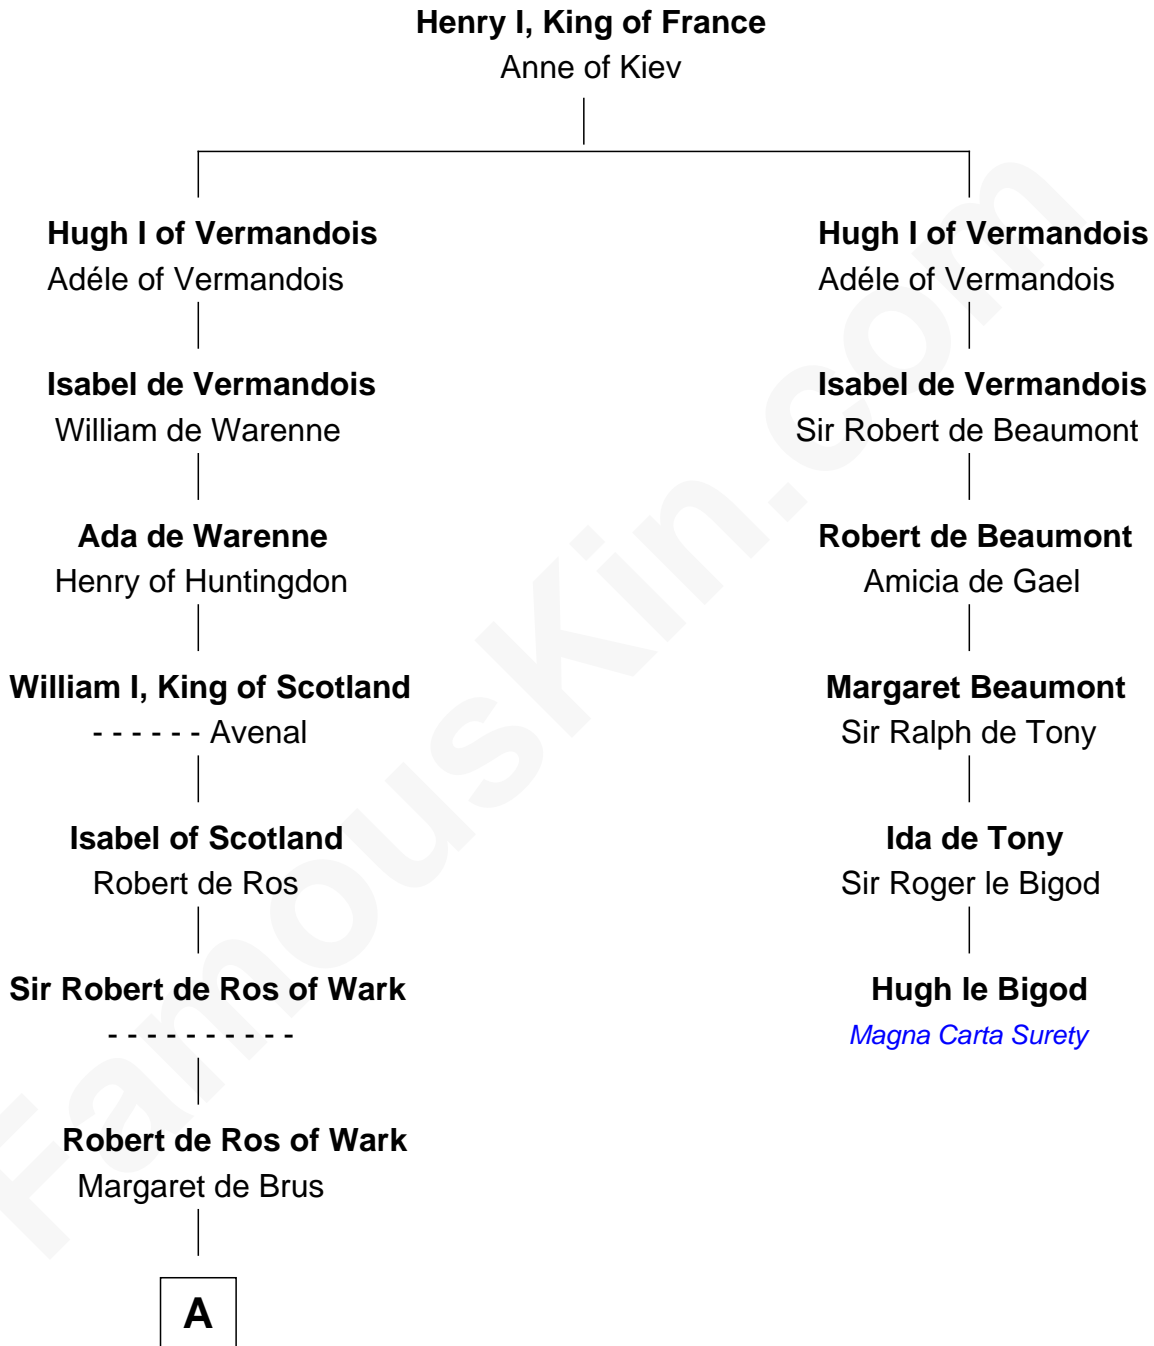

FamousKin.com Relationship Chart of William Wentworth

(c1616 - 1696/7) Great Migration Immigrant 1638

5th cousin 14 times removed of

Hugh le Bigod

Magna Carta Surety

B

—
Christopher Wentworth

Katharine Marbury

—
William Wentworth

Susanna Carter

—
William Wentworth

Great Migration Immigrant 1638

FamousKin.com