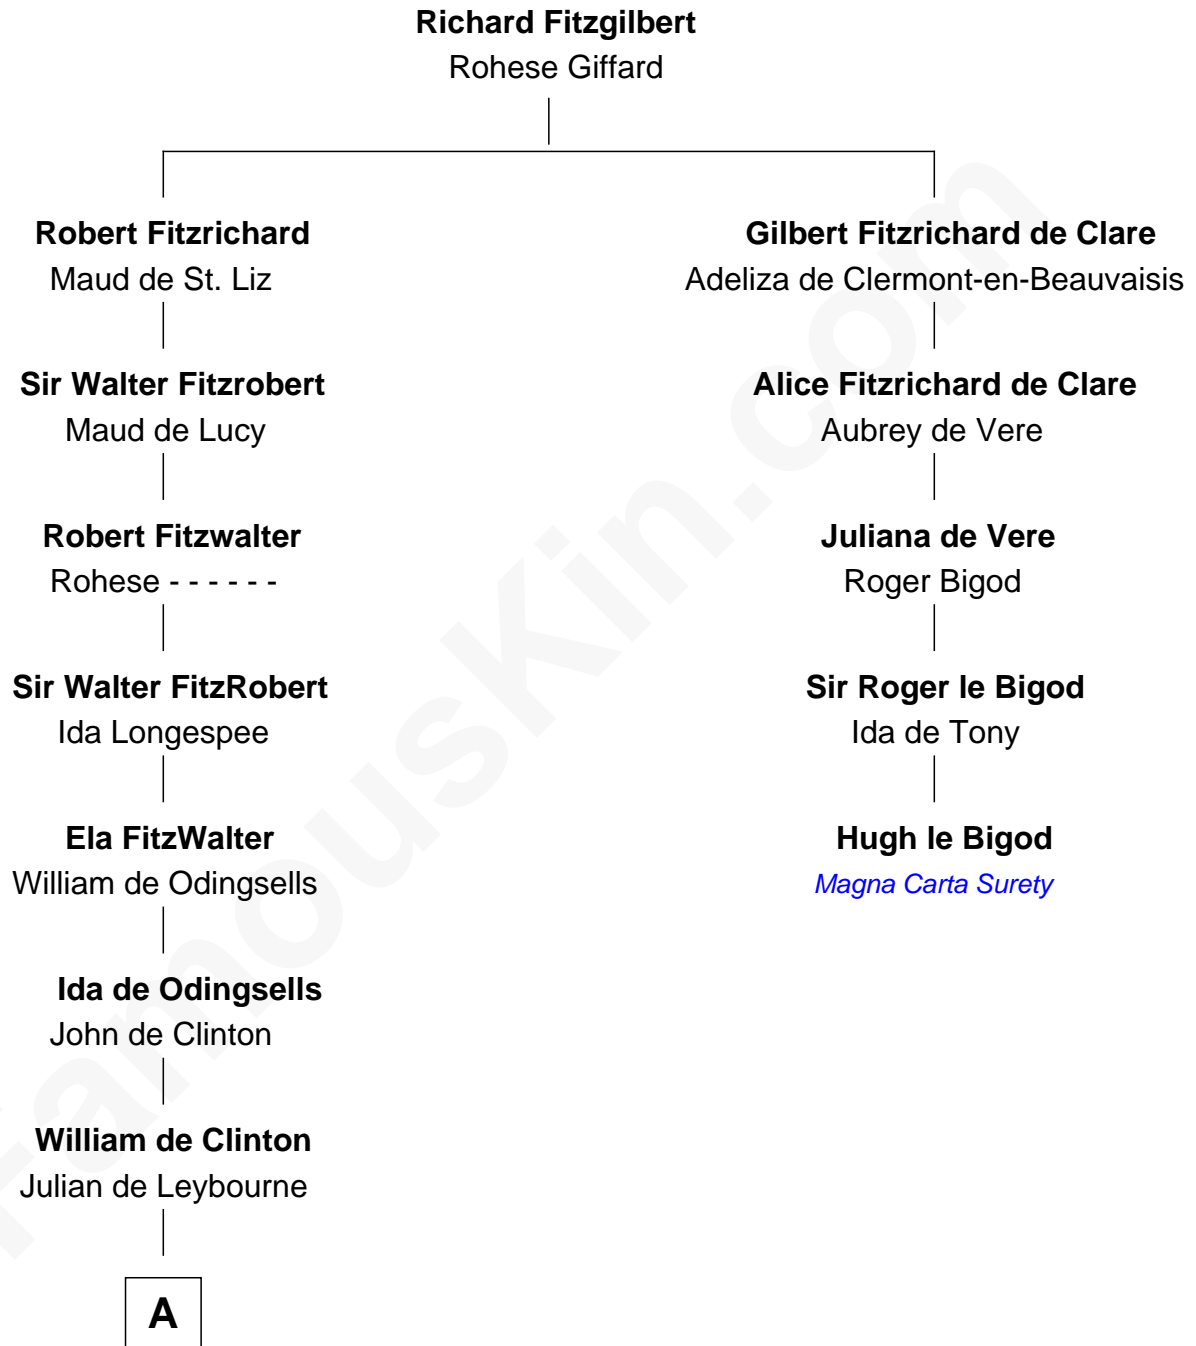

FamousKin.com Relationship Chart of William Wentworth

(c1616 - 1696/7) Great Migration Immigrant 1638

4th cousin 15 times removed of

Hugh le Bigod

Magna Carta Surety

A

Elizabeth de Clinton

Sir John FitzWilliam

Sir William FitzWilliam

Maude de Cromwell

Joan FitzWilliam

Sir Henry Sotehill

Henry Sotehill

Eleanor Moseley

Beatrice Sotehill

Sir Thomas Markenfield

—
William Wentworth

Great Migration Immigrant 1638

FamousKin.com