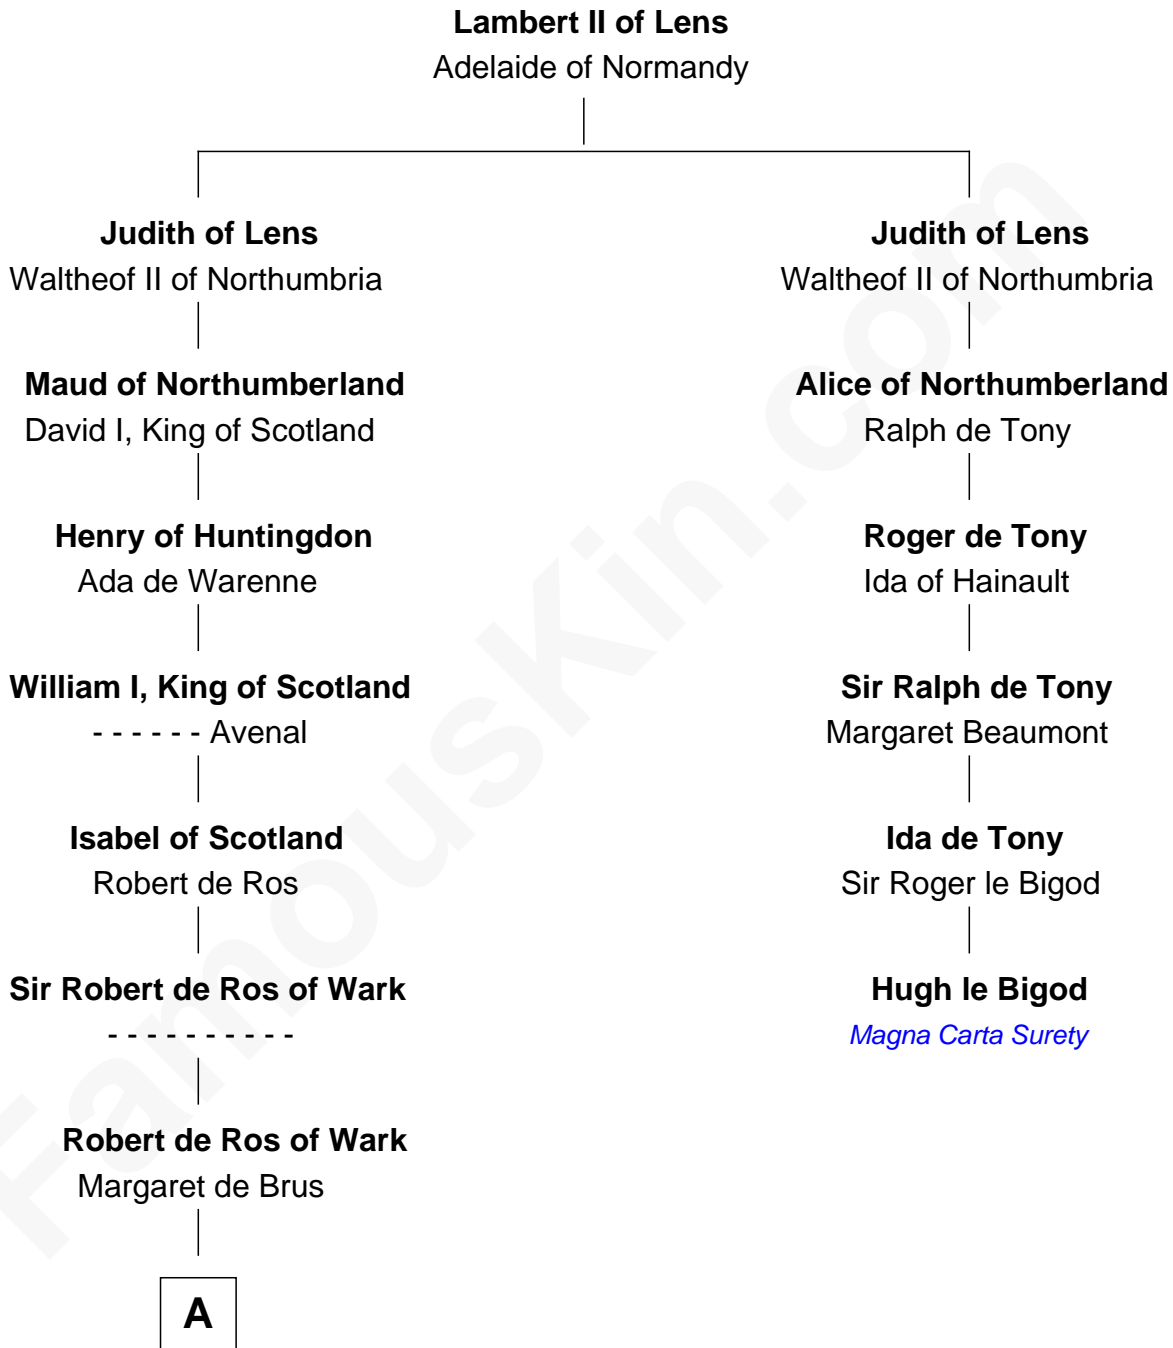

## Relationship Chart of

### William Wentworth

(c1616 - 1696/7) Great Migration Immigrant 1638

5th cousin 14 times removed of

**Hugh le Bigod**

*Magna Carta Surety*

**B**

—  
**Christopher Wentworth**

Katharine Marbury

—  
**William Wentworth**

Susanna Carter

—  
**William Wentworth**

*Great Migration Immigrant 1638*

FamousKin.com