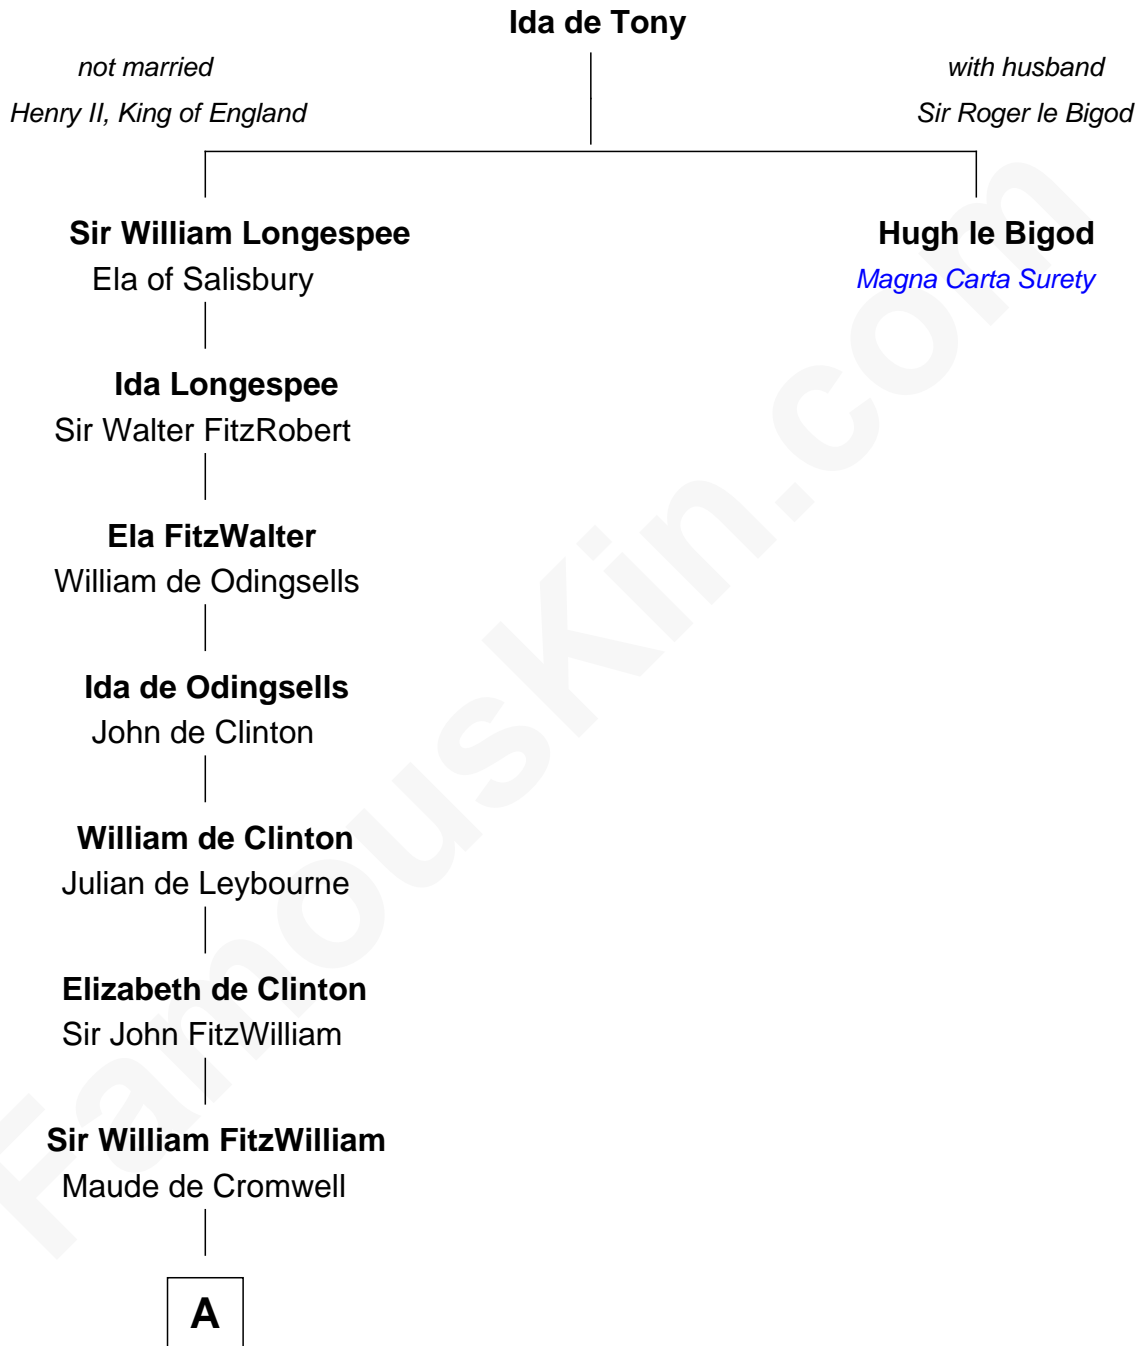

FamousKin.com Relationship Chart of William Wentworth

(c1616 - 1696/7) Great Migration Immigrant 1638

15th great-grandnephew of

Hugh le Bigod

Magna Carta Surety

A

—
Joan FitzWilliam
Sir Henry Sotehill

—
Henry Sotehill
Eleanor Moseley

—
Beatrice Sotehill
Sir Thomas Markenfield

—
Elizabeth Markenfield
Walter Calverley

—
Joan Calverley
John Wentworth

—
Thomas Wentworth
Jane Mirfield

—
Oliver Wentworth
Isabel Sotehill

—
William Wentworth
Ellen Gilby

—
Christopher Wentworth
Katharine Marbury

—
William Wentworth
Susanna Carter

—
William Wentworth

Great Migration Immigrant 1638