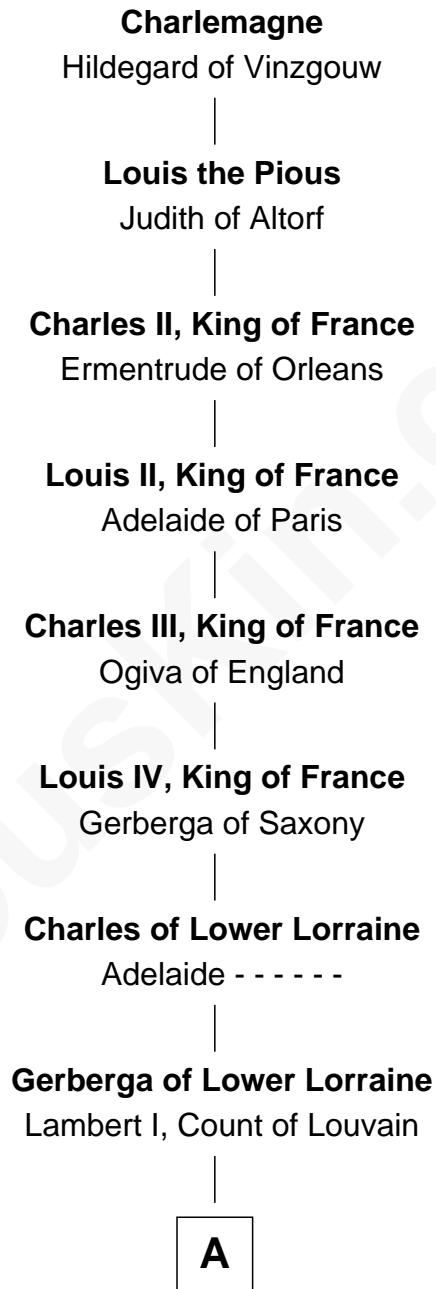

FamousKin.com

Relationship Chart of

William Wentworth

(c1616 - 1696/7) Great Migration Immigrant 1638

27th Great-grandson of

Charlemagne

King of the Franks

A

Mathilde of Louvain
Eustace I of Boulogne

Lambert II of Lens
Adelaide of Normandy

Judith of Lens
Waltheof II of Northumbria

Maud of Northumberland
David I, King of Scotland

Henry of Huntingdon
Ada de Warenne

William I, King of Scotland
----- Avenal

Isabel of Scotland
Robert de Ros

Sir Robert de Ros of Wark

Robert de Ros of Wark
Margaret de Brus

Robert de Ros of Wark
Laura -----

B

B

Margaret de Ros

Christopher Wentworth

Katharine Marbury

C

C

|
William Wentworth

Susanna Carter

|
William Wentworth

Great Migration Immigrant 1638