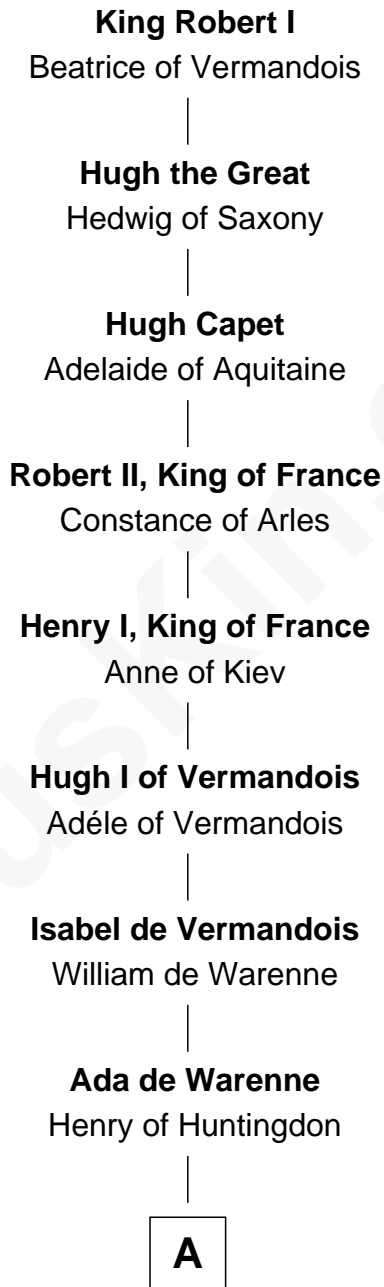

FamousKin.com

Relationship Chart of

William Wentworth

(c1616 - 1696/7) Great Migration Immigrant 1638

22nd Great-grandson of

King Robert I
King of France

B

|
Sir Gerard Sotehill

----- Percehay

|
Richard Sotehill

Agnes -----

|
Isabel Sotehill

Oliver Wentworth

|
William Wentworth

Ellen Gilby

|
Christopher Wentworth

Katharine Marbury

|
William Wentworth

Susanna Carter

|
William Wentworth

Great Migration Immigrant 1638