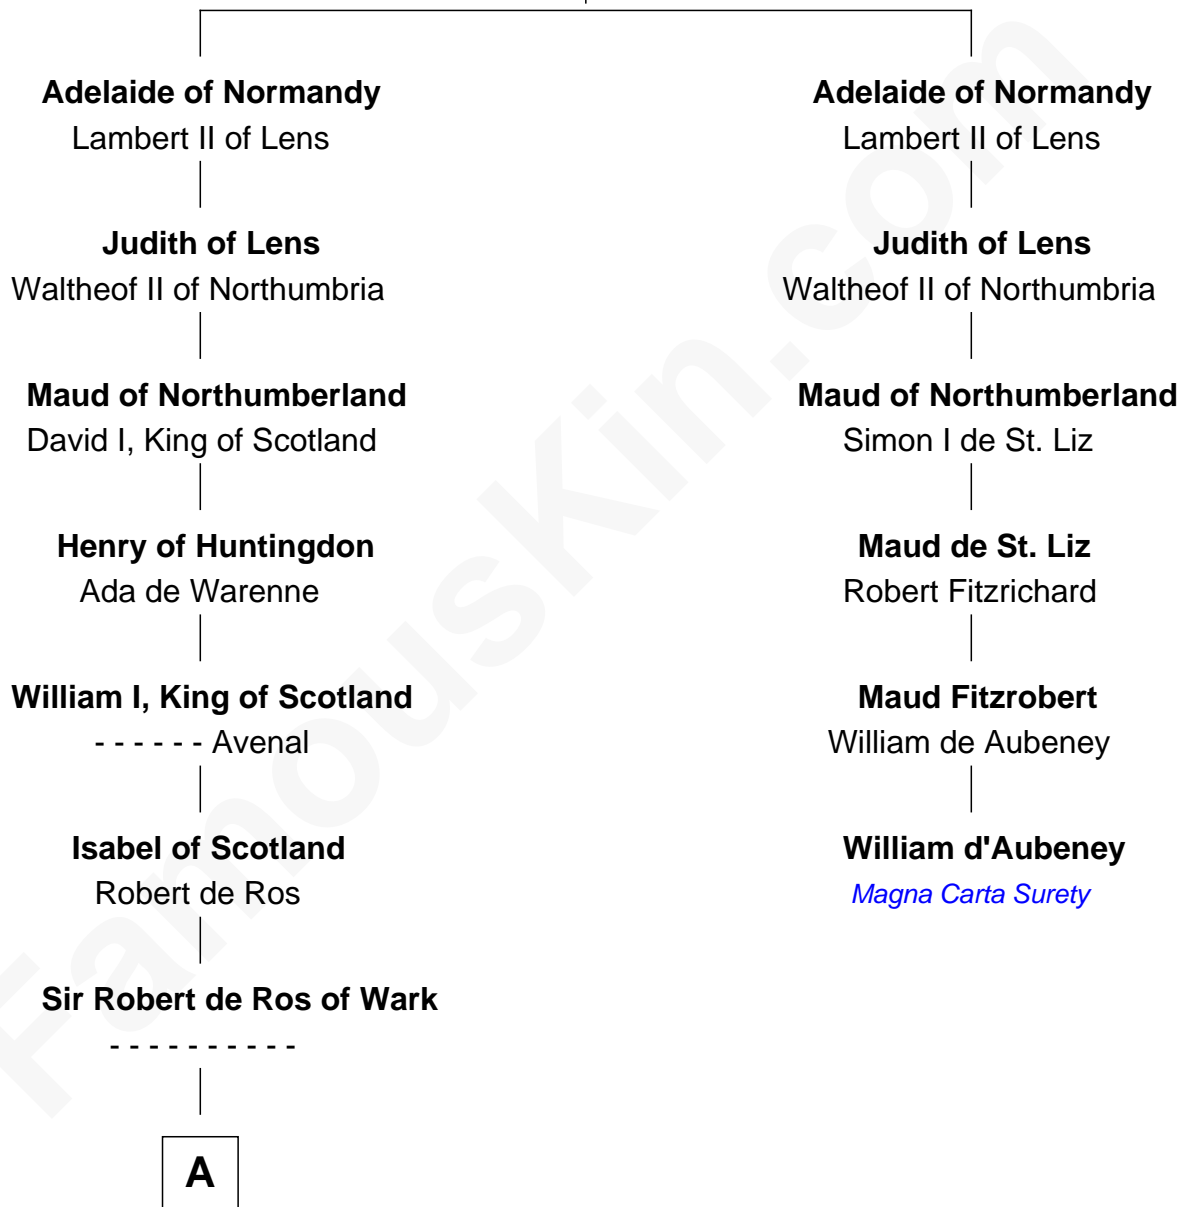

FamousKin.com

Relationship Chart of

William Wentworth

(c1616 - 1696/7) Great Migration Immigrant 1638

5th cousin 15 times removed of

William d'Aubeny
Magna Carta Surety

Robert I of Normandy
Herleve of Falaise

B

William Wentworth

Ellen Gilby

Christopher Wentworth

Katharine Marbury

William Wentworth

Susanna Carter

William Wentworth

Great Migration Immigrant 1638

FamousKin.com