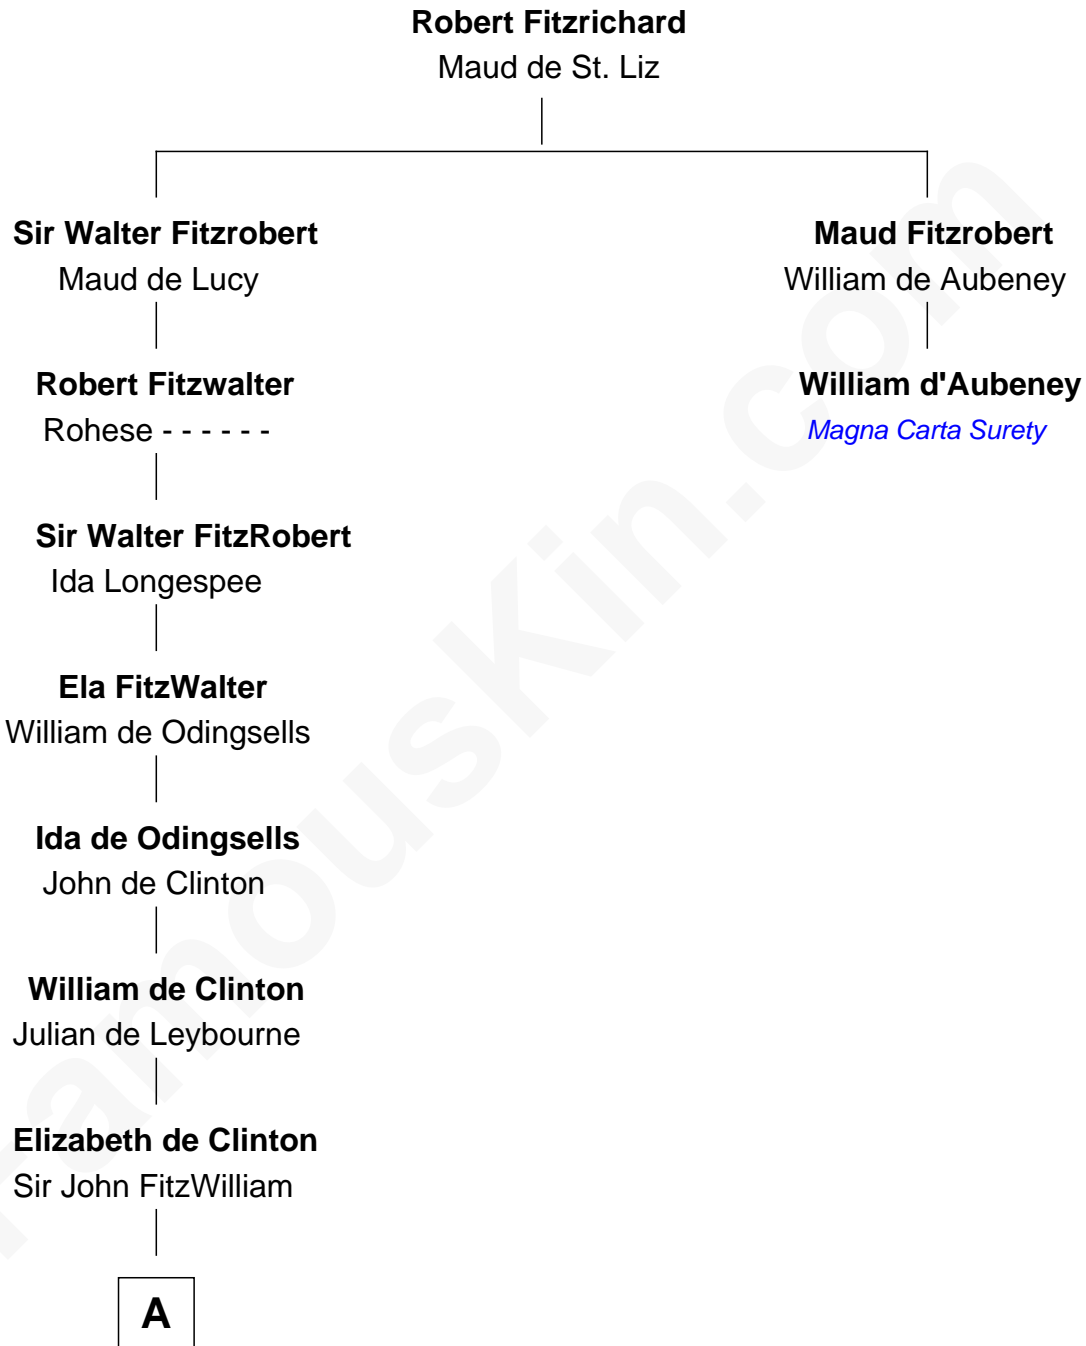

FamousKin.com Relationship Chart of

William Wentworth

(c1616 - 1696/7) Great Migration Immigrant 1638

1st cousin 17 times removed of

William d'Aubeny

Magna Carta Surety

B

|
William Wentworth

Susanna Carter

|
William Wentworth

Great Migration Immigrant 1638

FamousKin.com