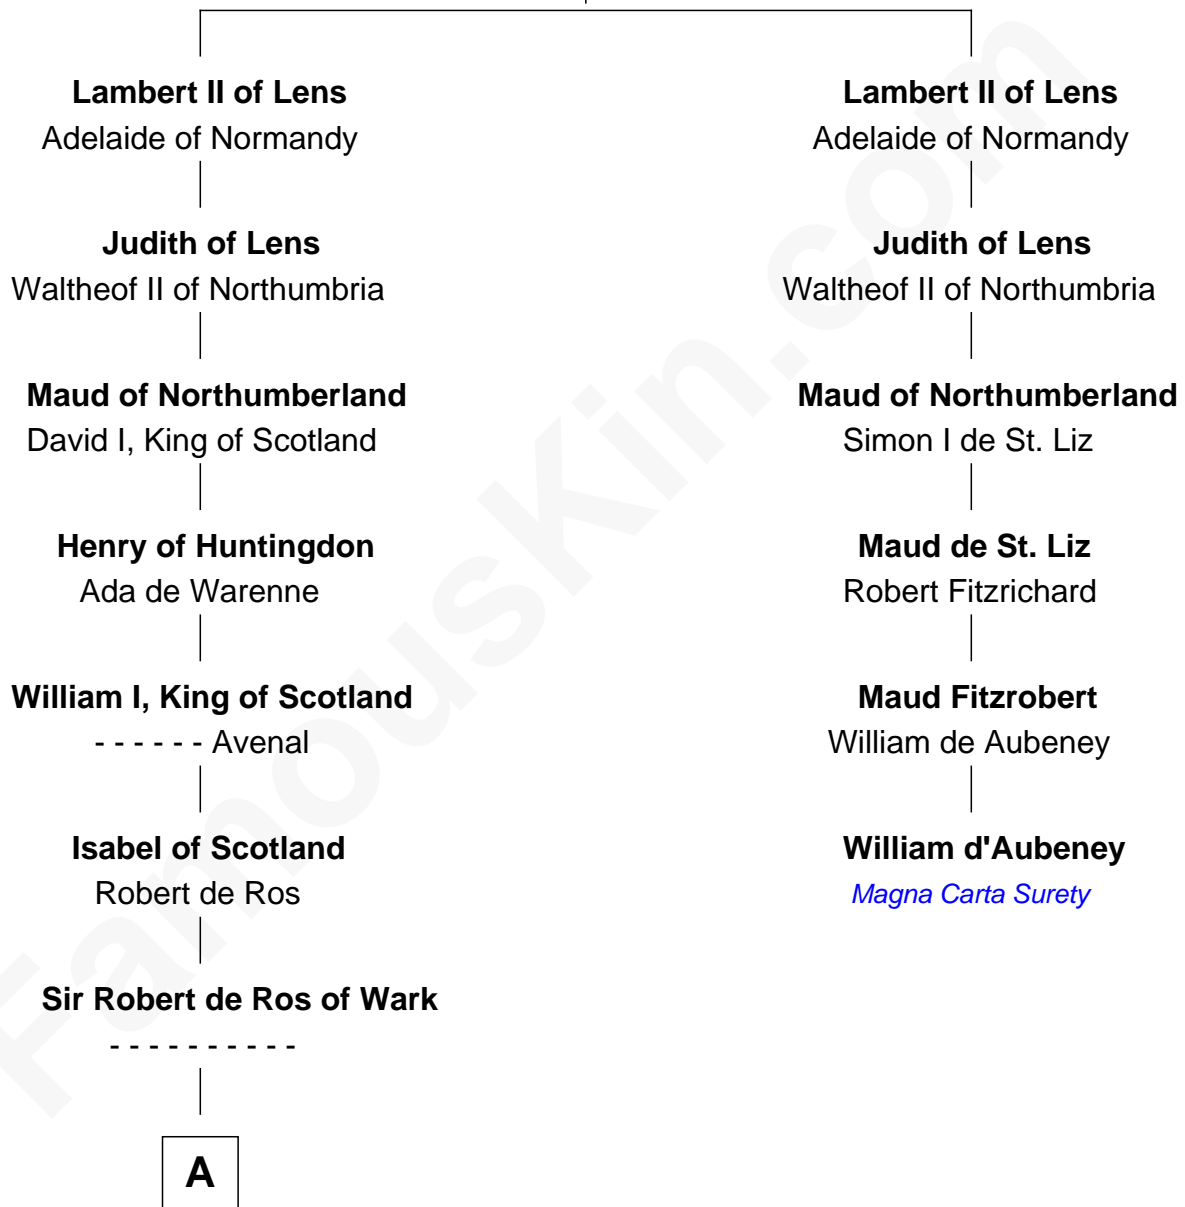

FamousKin.com Relationship Chart of William Wentworth

(c1616 - 1696/7) Great Migration Immigrant 1638

5th cousin 15 times removed of

William d'Aubeny
Magna Carta Surety

Eustace I of Boulogne
Mathilde of Louvain

Great Migration Immigrant 1638

FamousKin.com