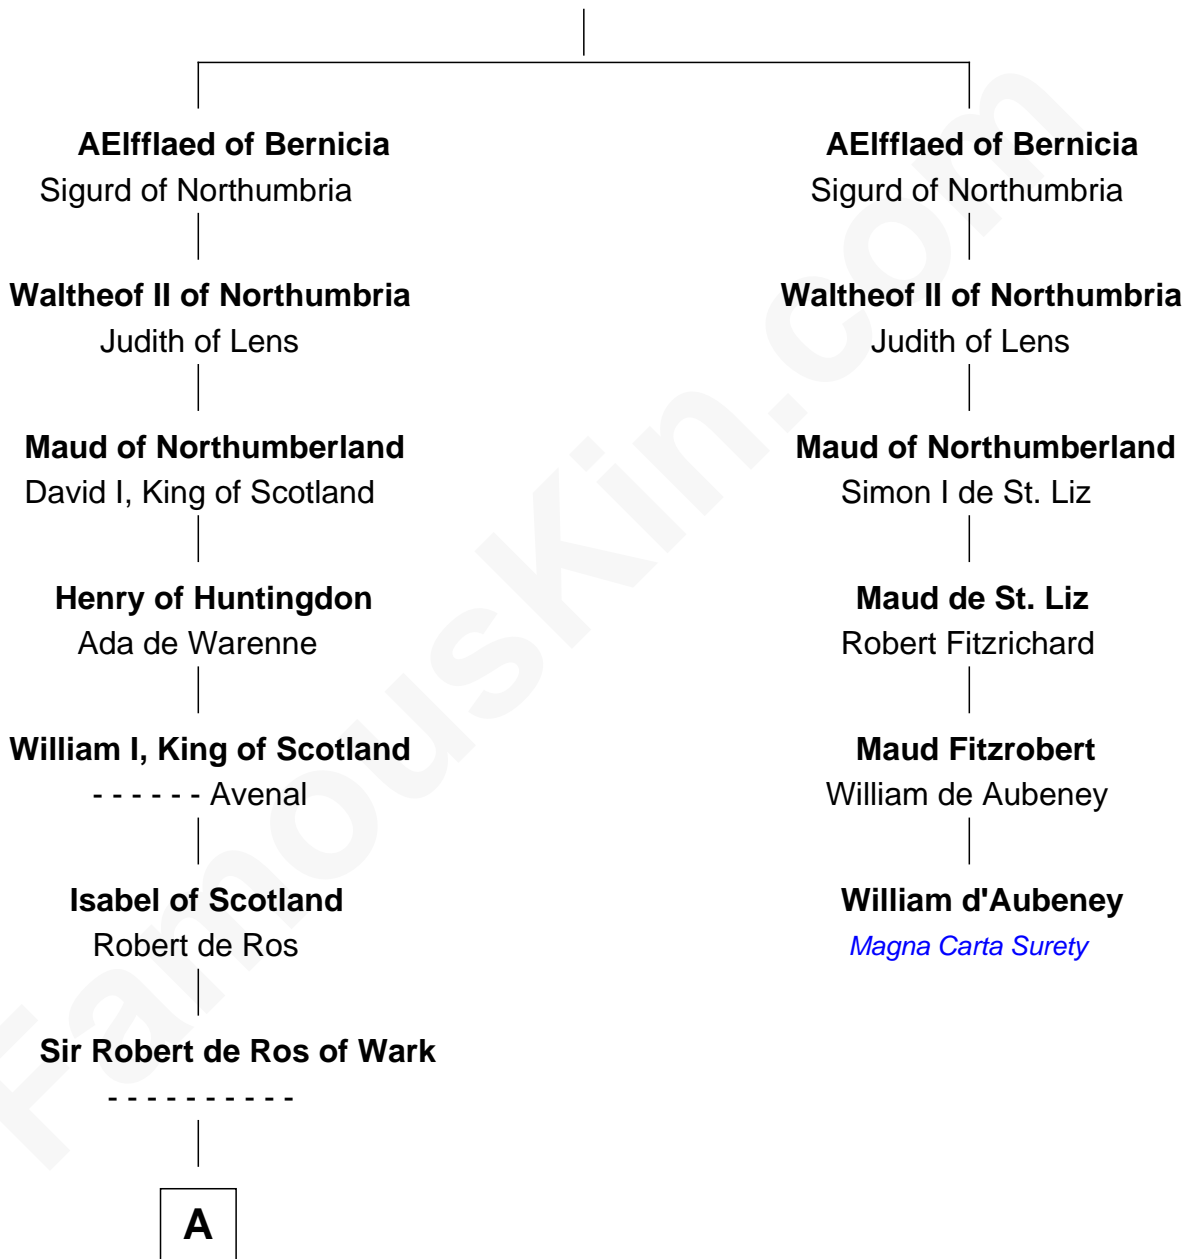

## Relationship Chart of

### William Wentworth

(c1616 - 1696/7) Great Migration Immigrant 1638

5th cousin 15 times removed of

**William d'Aubeny**  
Magna Carta Surety

Ealdred of Bernicia

**B**

William Wentworth

Ellen Gilby

Christopher Wentworth

Katharine Marbury

William Wentworth

Susanna Carter

William Wentworth

*Great Migration Immigrant 1638*

FamousKin.com