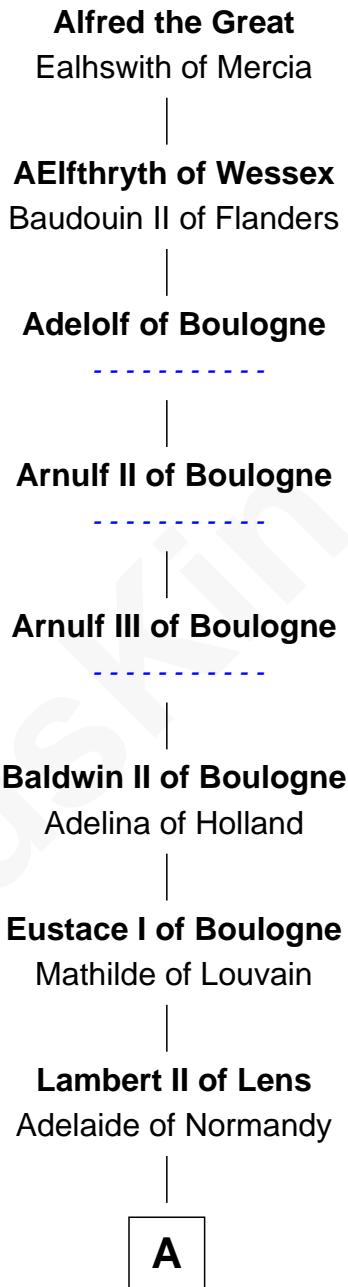

FamousKin.com

Relationship Chart of

William Wentworth

(c1616 - 1696/7) Great Migration Immigrant 1638

25th Great-grandson of

Alfred the Great
King of the Anglo-Saxons

B

|
John Salvayn

|
Sir Gerard Salvayn

Alice -----

|
Muriel Salvayn

Sir Gerard Sotehill

|
Sir Gerard Sotehill

----- Percehay

|
Richard Sotehill

Agnes -----

|
Isabel Sotehill

Oliver Wentworth

|
William Wentworth

Ellen Gilby

|
Christopher Wentworth

Katharine Marbury

|
William Wentworth

Susanna Carter

|
William Wentworth

Great Migration Immigrant 1638