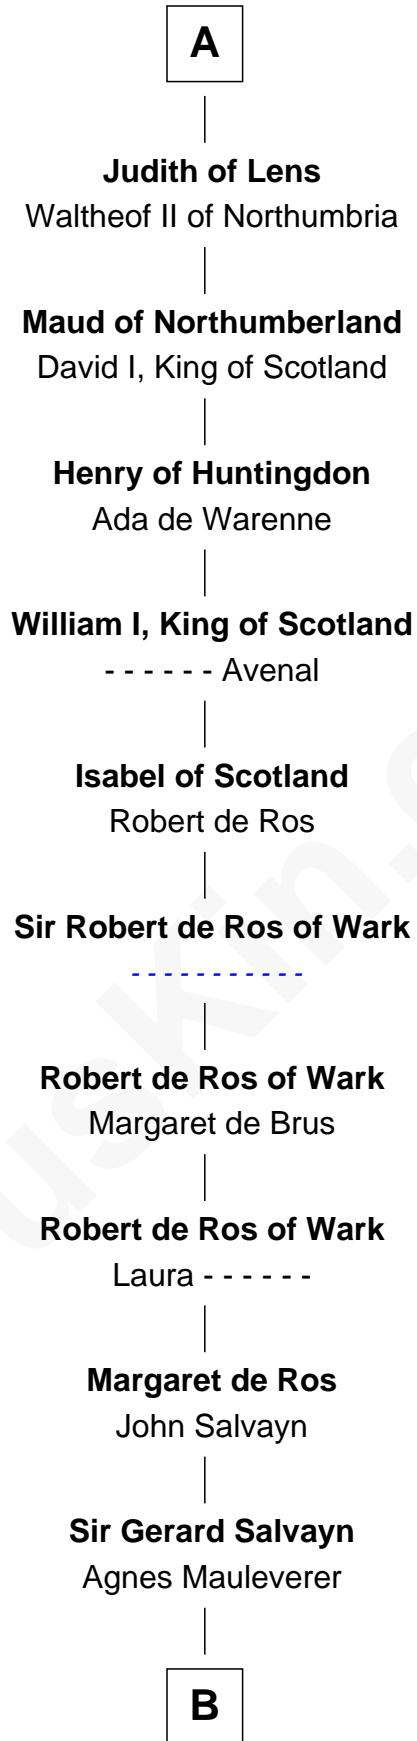

FamousKin.com

Relationship Chart of

William Wentworth

(c1616 - 1696/7) Great Migration Immigrant 1638

25th Great-grandson of

Alfred the Great
King of the Anglo-Saxons

B

|
John Salvayn

|
Sir Gerard Salvayn

Alice -----

|
Muriel Salvayn

Sir Gerard Sotehill

|
Sir Gerard Sotehill

----- Percehay

|
Richard Sotehill

Agnes -----

|
Isabel Sotehill

Oliver Wentworth

|
William Wentworth

Ellen Gilby

|
Christopher Wentworth

Katharine Marbury

|
William Wentworth

Susanna Carter

|
William Wentworth

Great Migration Immigrant 1638