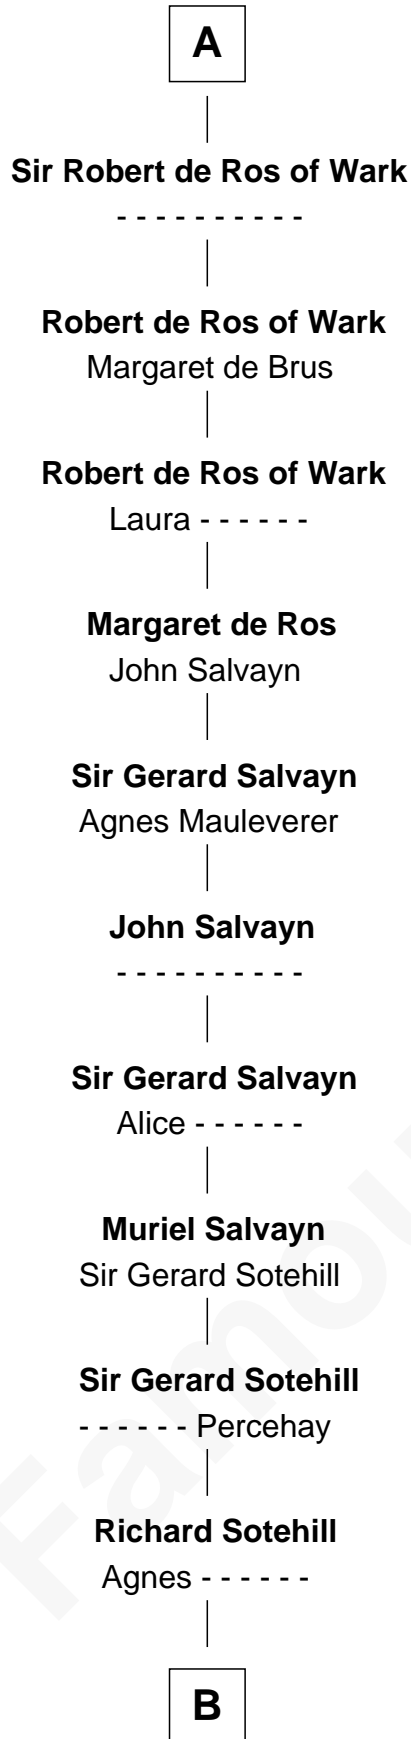

# FamousKin.com

## Relationship Chart of

### William Wentworth

(c1616 - 1696/7) Great Migration Immigrant 1638

6th cousin 15 times removed of

**Gilbert de Clare**

*Magna Carta Surety*

**Fulbert of Falaise**

**B**

**Isabel Sotehill**  
Oliver Wentworth

**William Wentworth**  
Ellen Gilby

**Christopher Wentworth**  
Katharine Marbury

**William Wentworth**  
Susanna Carter

**William Wentworth**  
*Great Migration Immigrant 1638*

FamousKin.com