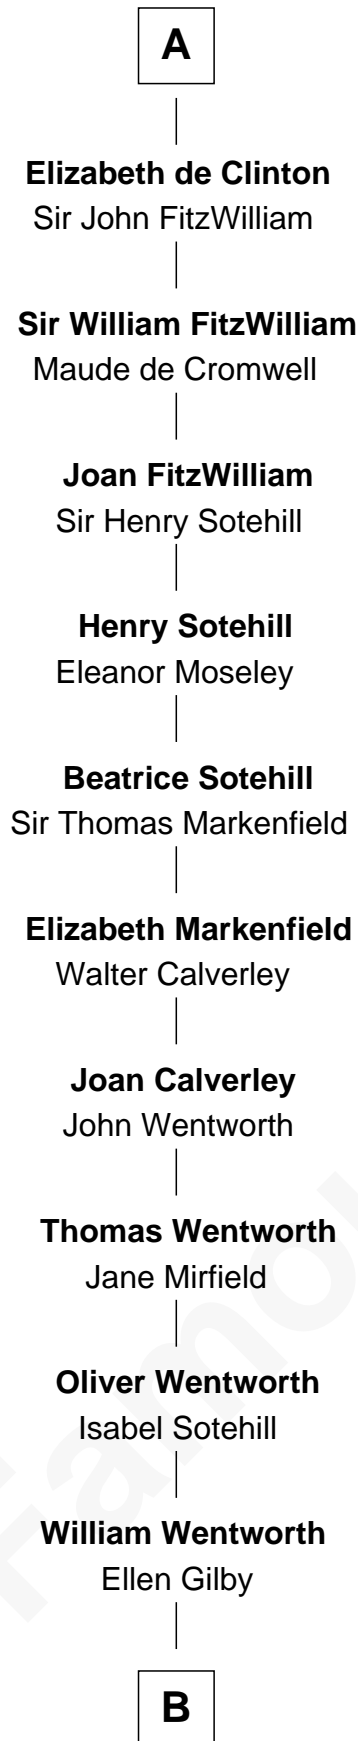

# FamousKin.com Relationship Chart of William Wentworth

(c1616 - 1696/7) Great Migration Immigrant 1638

4th cousin 15 times removed of

**Gilbert de Clare**  
*Magna Carta Surety*

**B**

—  
**Christopher Wentworth**

Katharine Marbury

—  
**William Wentworth**

Susanna Carter

—  
**William Wentworth**

*Great Migration Immigrant 1638*

FamousKin.com