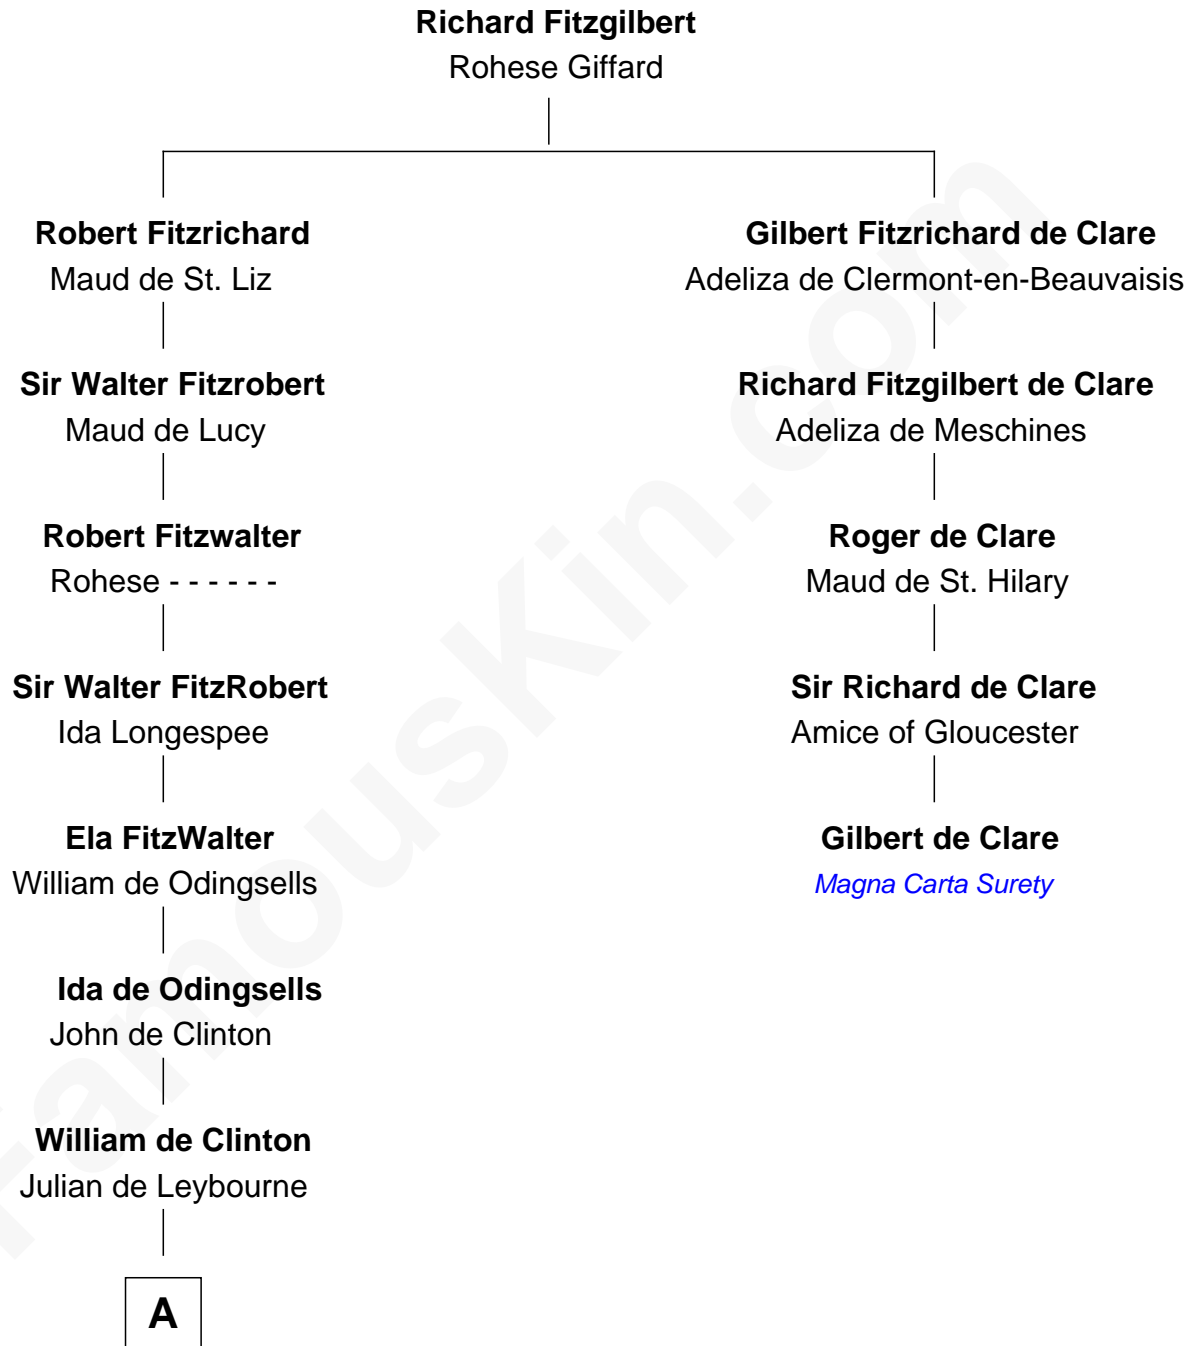

# FamousKin.com Relationship Chart of William Wentworth

(c1616 - 1696/7) Great Migration Immigrant 1638

4th cousin 15 times removed of

**Gilbert de Clare**  
*Magna Carta Surety*

**B**

—  
**Christopher Wentworth**

Katharine Marbury

—  
**William Wentworth**

Susanna Carter

—  
**William Wentworth**

*Great Migration Immigrant 1638*

FamousKin.com