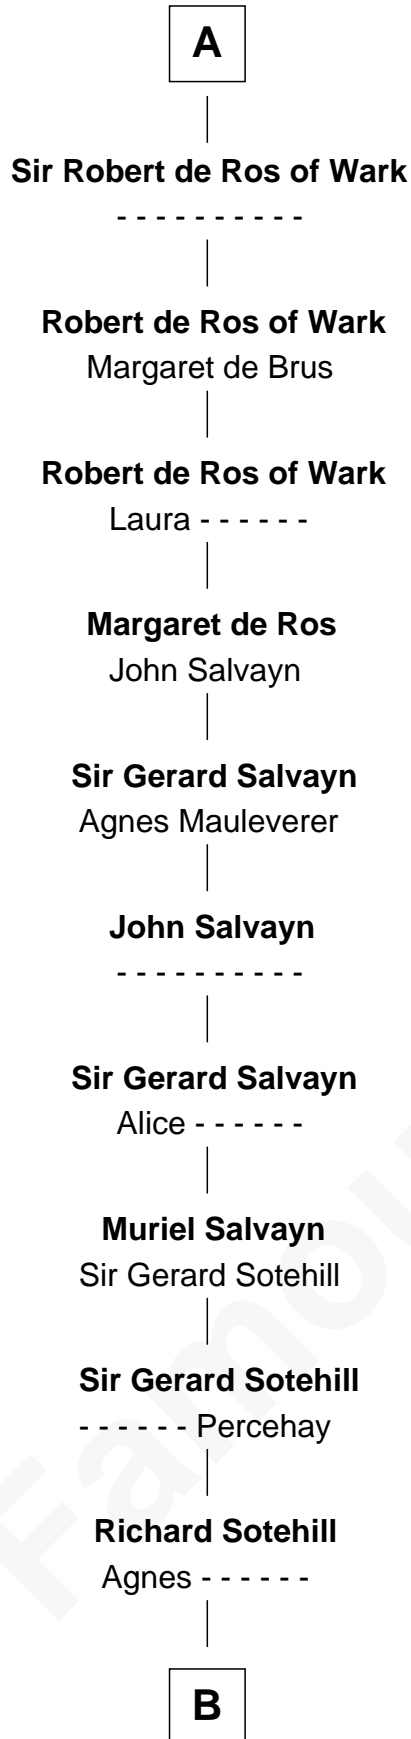

# FamousKin.com

## Relationship Chart of

### William Wentworth

(c1616 - 1696/7) Great Migration Immigrant 1638

6th cousin 15 times removed of

**Gilbert de Clare**

*Magna Carta Surety*

**B**

**Isabel Sotehill**  
Oliver Wentworth

**William Wentworth**  
Ellen Gilby

**Christopher Wentworth**  
Katharine Marbury

**William Wentworth**  
Susanna Carter

**William Wentworth**  
*Great Migration Immigrant 1638*

FamousKin.com