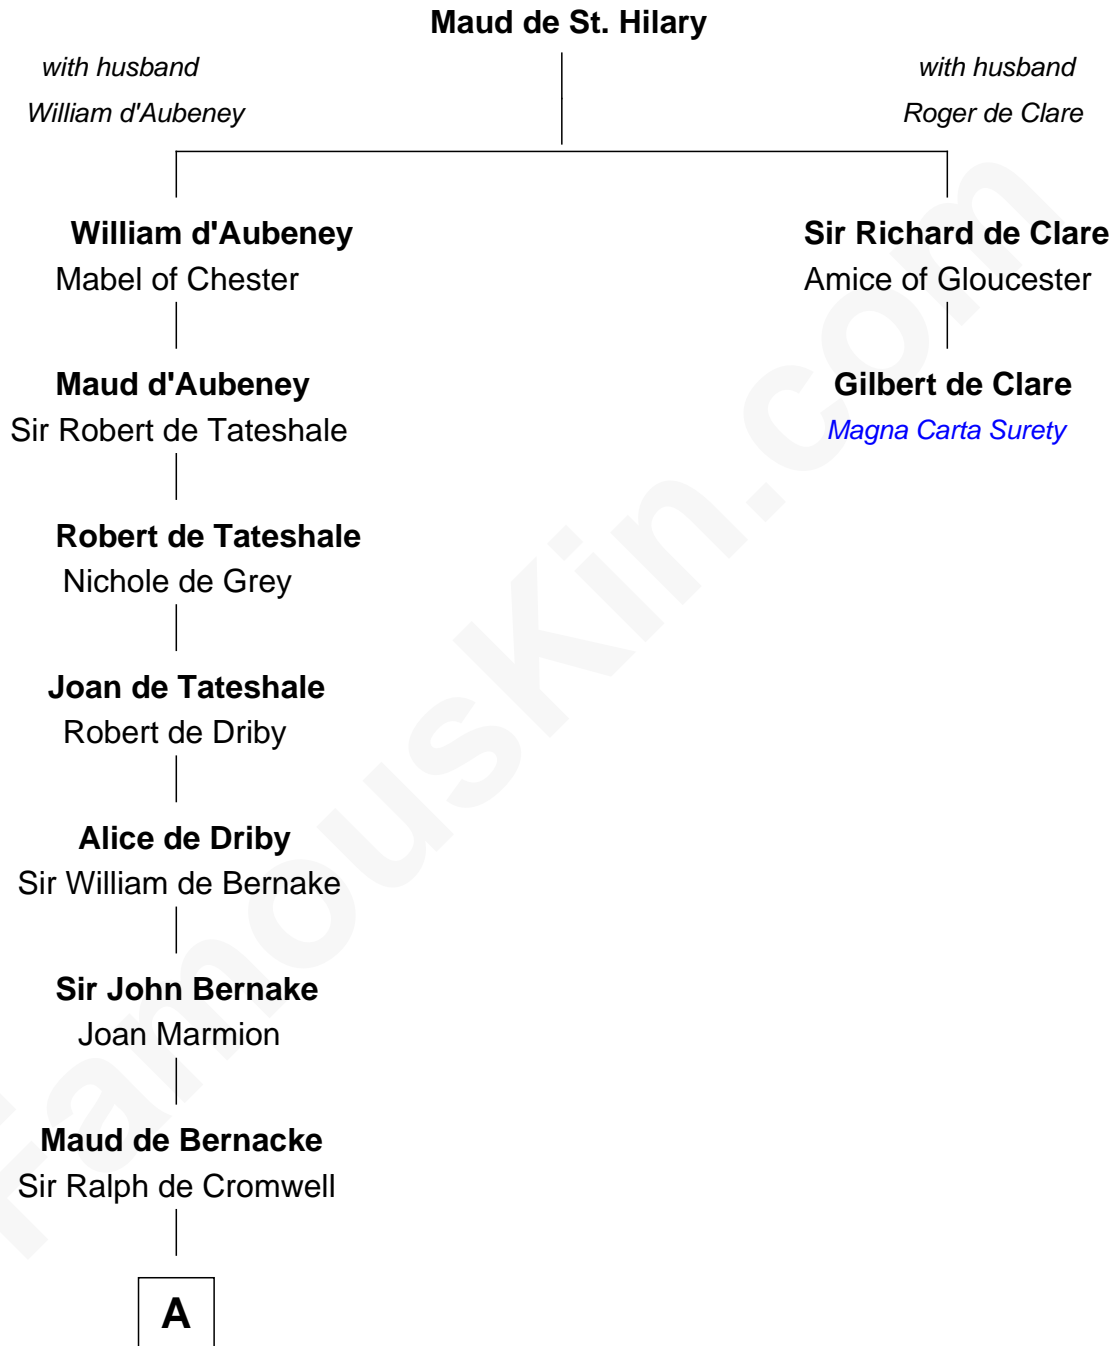

FamousKin.com Relationship Chart of **William Wentworth**

(c1616 - 1696/7) Great Migration Immigrant 1638

1st cousin 17 times removed of

Gilbert de Clare
Magna Carta Surety

B

William Wentworth

Susanna Carter

William Wentworth

Great Migration Immigrant 1638

FamousKin.com