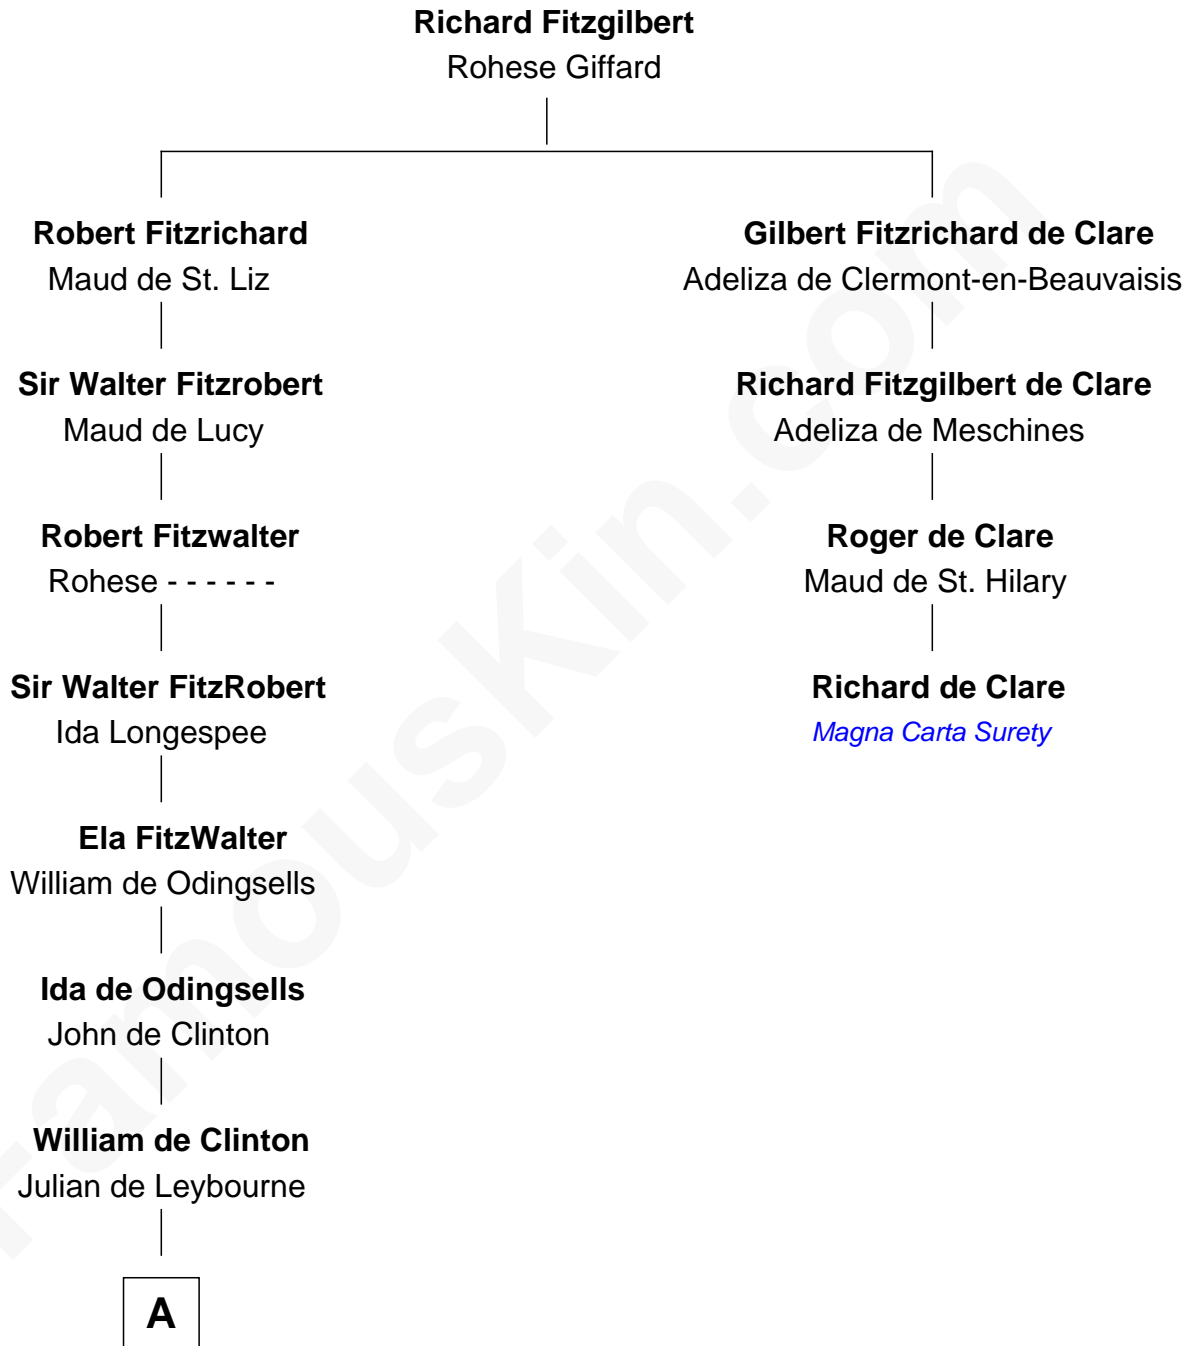

FamousKin.com

Relationship Chart of

William Wentworth

(c1616 - 1696/7) Great Migration Immigrant 1638

3rd cousin 16 times removed of

Richard de Clare
Magna Carta Surety

B

—
Christopher Wentworth

Katharine Marbury

—
William Wentworth

Susanna Carter

—
William Wentworth

Great Migration Immigrant 1638

FamousKin.com