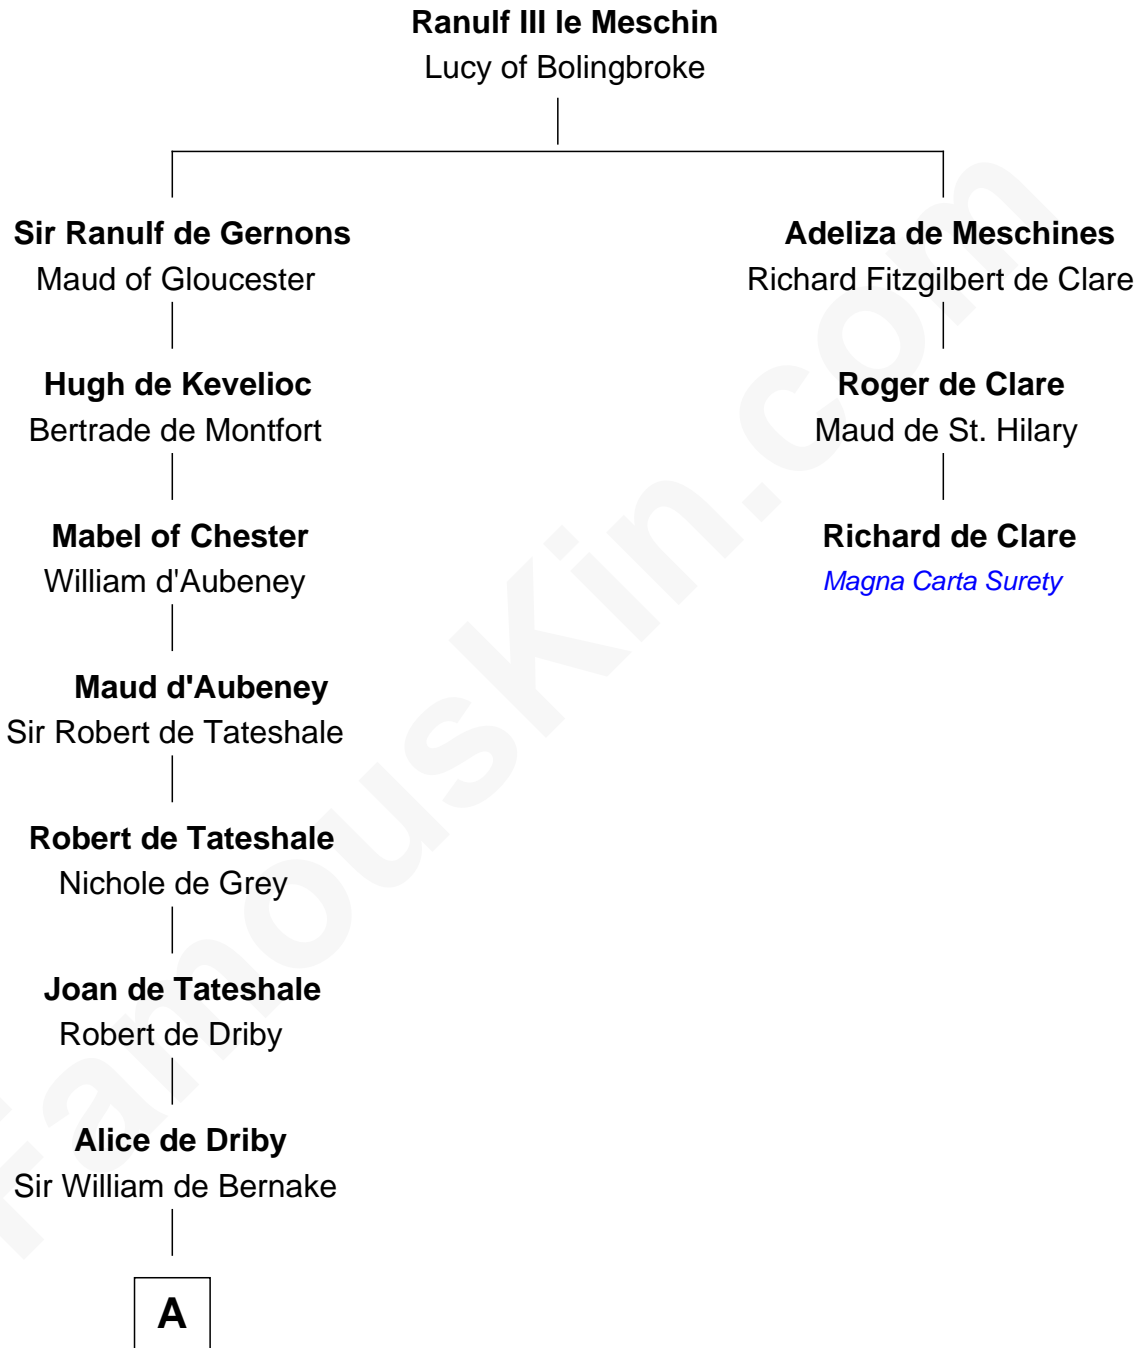

FamousKin.com Relationship Chart of William Wentworth

(c1616 - 1696/7) Great Migration Immigrant 1638

2nd cousin 18 times removed of

Richard de Clare
Magna Carta Surety

A

Sir John Bernake

Joan Marmion

Maud de Bernacke

Sir Ralph de Cromwell

Maude de Cromwell

Sir William FitzWilliam

Joan FitzWilliam

Sir Henry Sotehill

Henry Sotehill

Eleanor Moseley

Beatrice Sotehill

Susanna Carter

—
William Wentworth

Great Migration Immigrant 1638