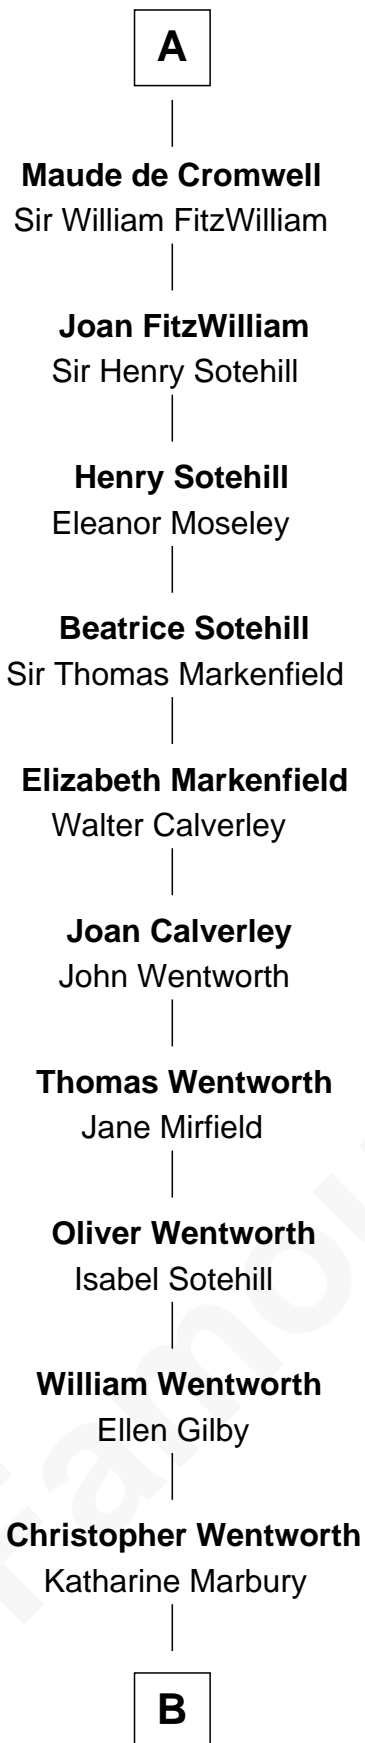

# FamousKin.com

## Relationship Chart of

### William Wentworth

(c1616 - 1696/7) Great Migration Immigrant 1638

16th great-grandnephew of

**Richard de Clare**  
*Magna Carta Surety*

**B**

William Wentworth

Susanna Carter

William Wentworth

*Great Migration Immigrant 1638*

FamousKin.com