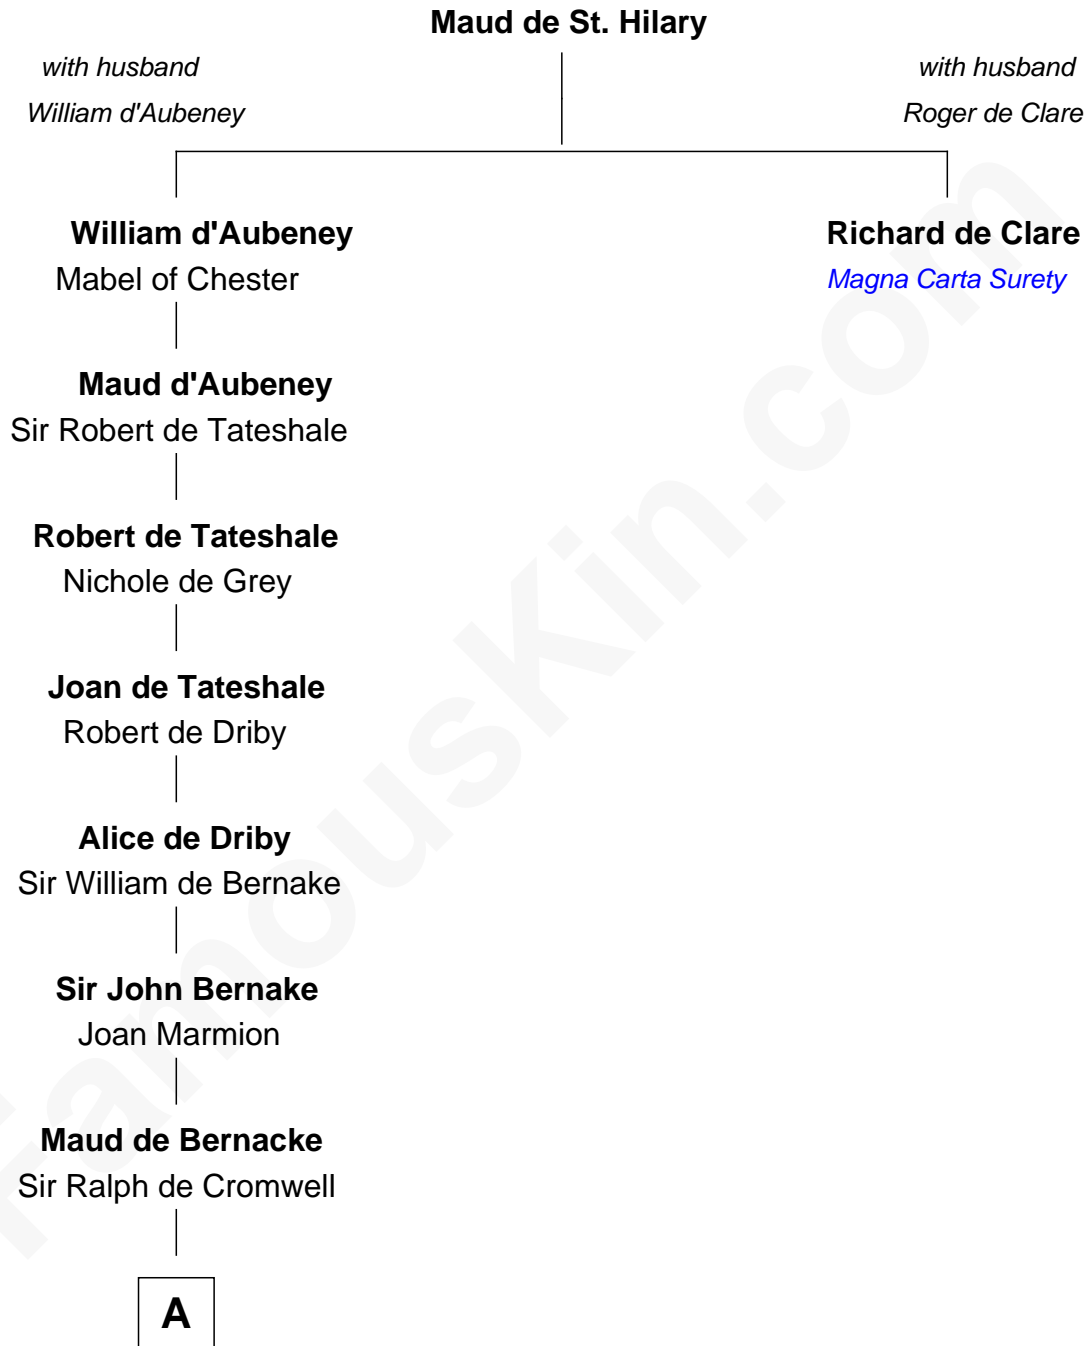

# FamousKin.com

## Relationship Chart of

### William Wentworth

(c1616 - 1696/7) Great Migration Immigrant 1638

16th great-grandnephew of

**Richard de Clare**  
*Magna Carta Surety*

**B**

William Wentworth

Susanna Carter

William Wentworth

*Great Migration Immigrant 1638*

FamousKin.com