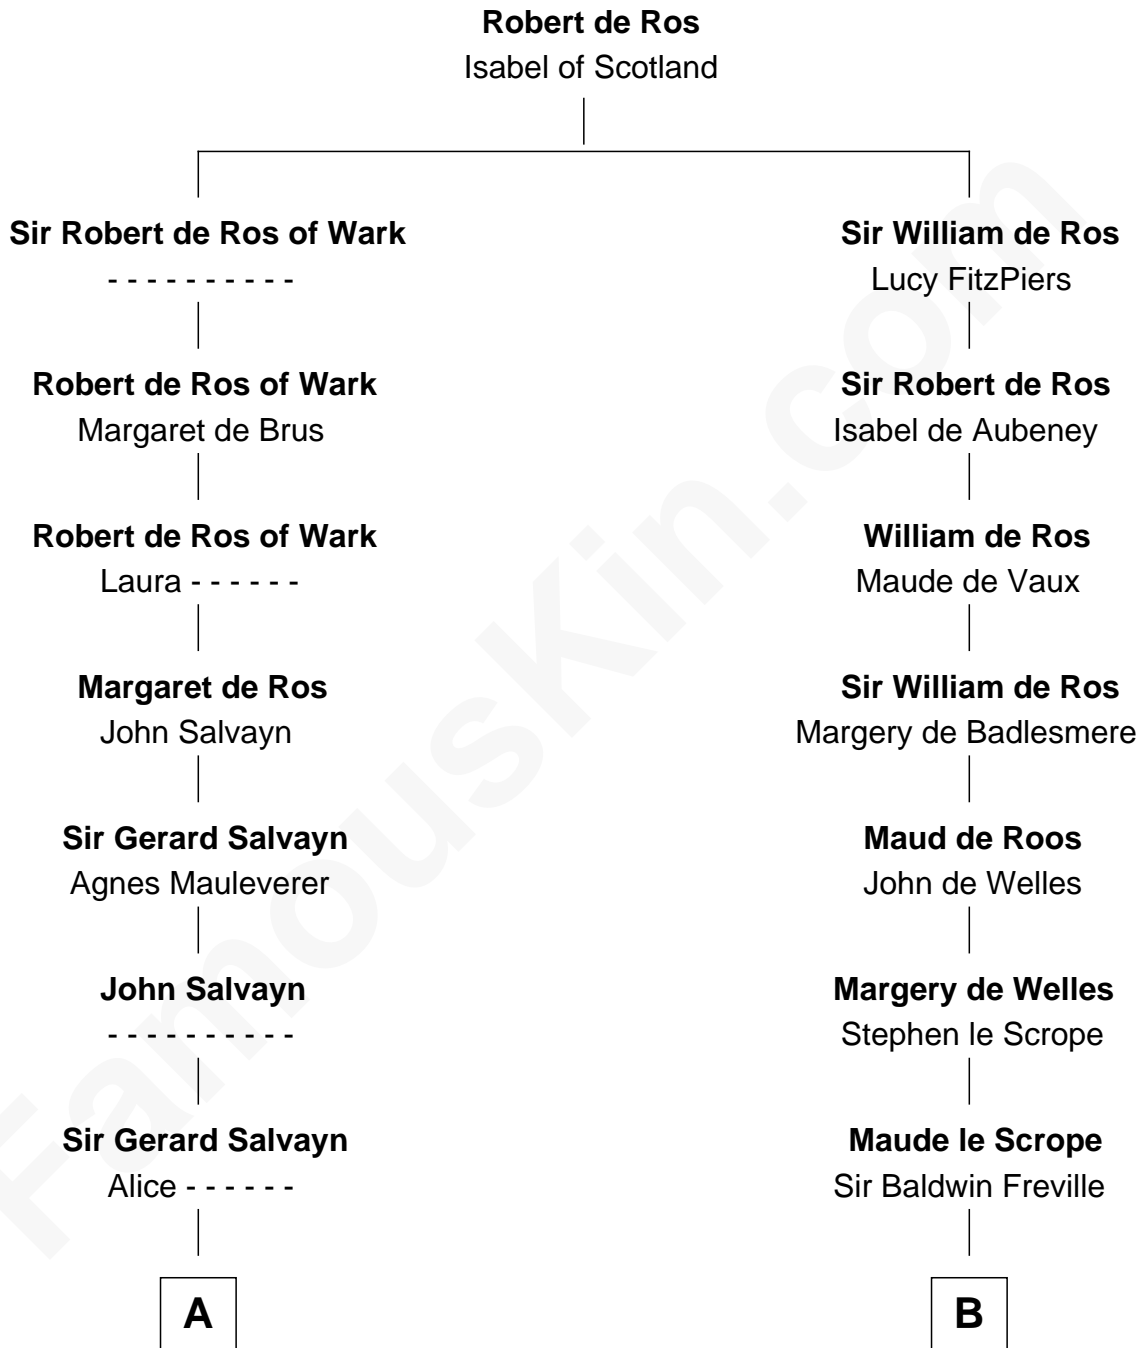

FamousKin.com

Relationship Chart of

William Wentworth

(c1616 - 1696/7) Great Migration Immigrant 1638

14th cousin 6 times removed of

Joseph Wharton

Founder of the Wharton School of Business

C

Thomas Rodman

Mary Borden

Hannah Rodman

Samuel Rowland Fisher

Deborah Fisher

William Wharton

Joseph Wharton

Founder, Wharton School of Business