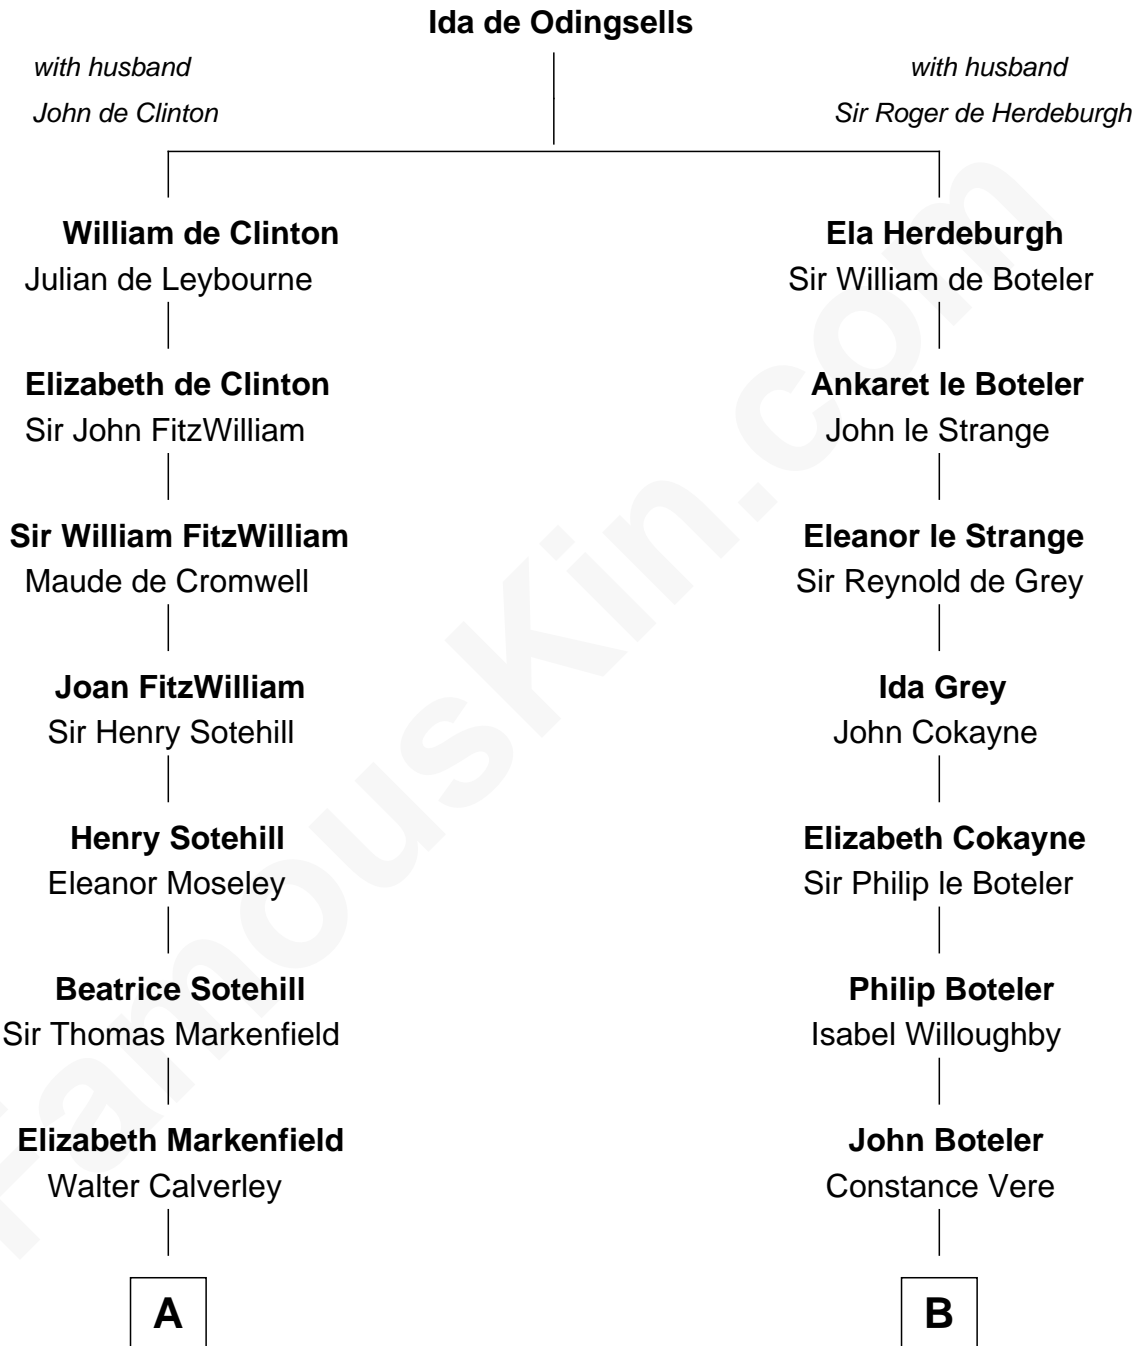

# FamousKin.com Relationship Chart of William Wentworth

(c1616 - 1696/7) Great Migration Immigrant 1638

13th cousin 6 times removed of

**Joseph Wharton**

Founder of the Wharton School of Business

C

**Hannah Rodman**  
Samuel Rowland Fisher

**Deborah Fisher**  
William Wharton

**Joseph Wharton**  
*Founder, Wharton School of Business*

FamousKin.com