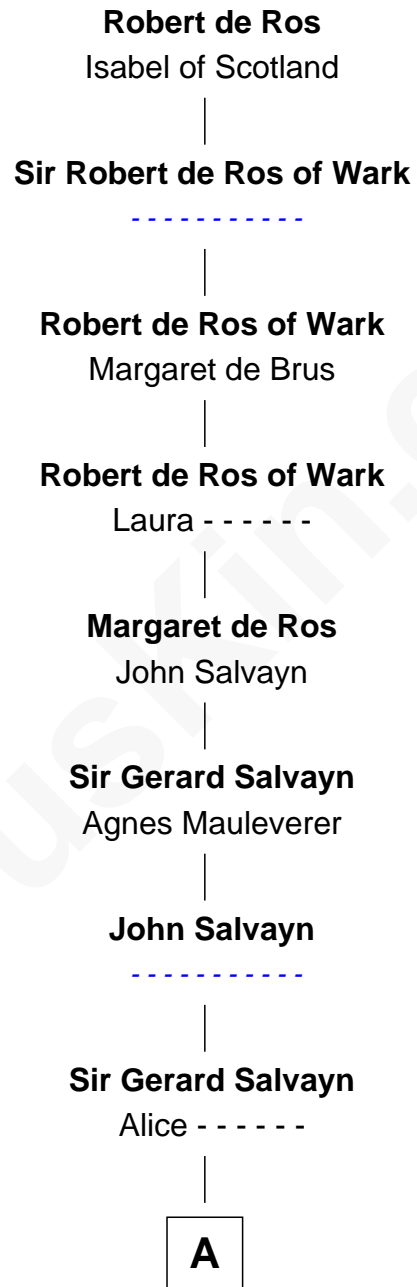

# FamousKin.com Relationship Chart of William Wentworth

(c1616 - 1696/7) Great Migration Immigrant 1638

13th Great-grandson of

**Robert de Ros**

*Magna Carta Surety*

**A**

|  
**Muriel Salvayn**  
Sir Gerard Sotehill

|  
**Sir Gerard Sotehill**  
----- Percehay

|  
**Richard Sotehill**  
Agnes -----

|  
**Isabel Sotehill**  
Oliver Wentworth

|  
**William Wentworth**  
Ellen Gilby

|  
**Christopher Wentworth**  
Katharine Marbury

|  
**William Wentworth**  
Susanna Carter

|  
**William Wentworth**  
*Great Migration Immigrant 1638*