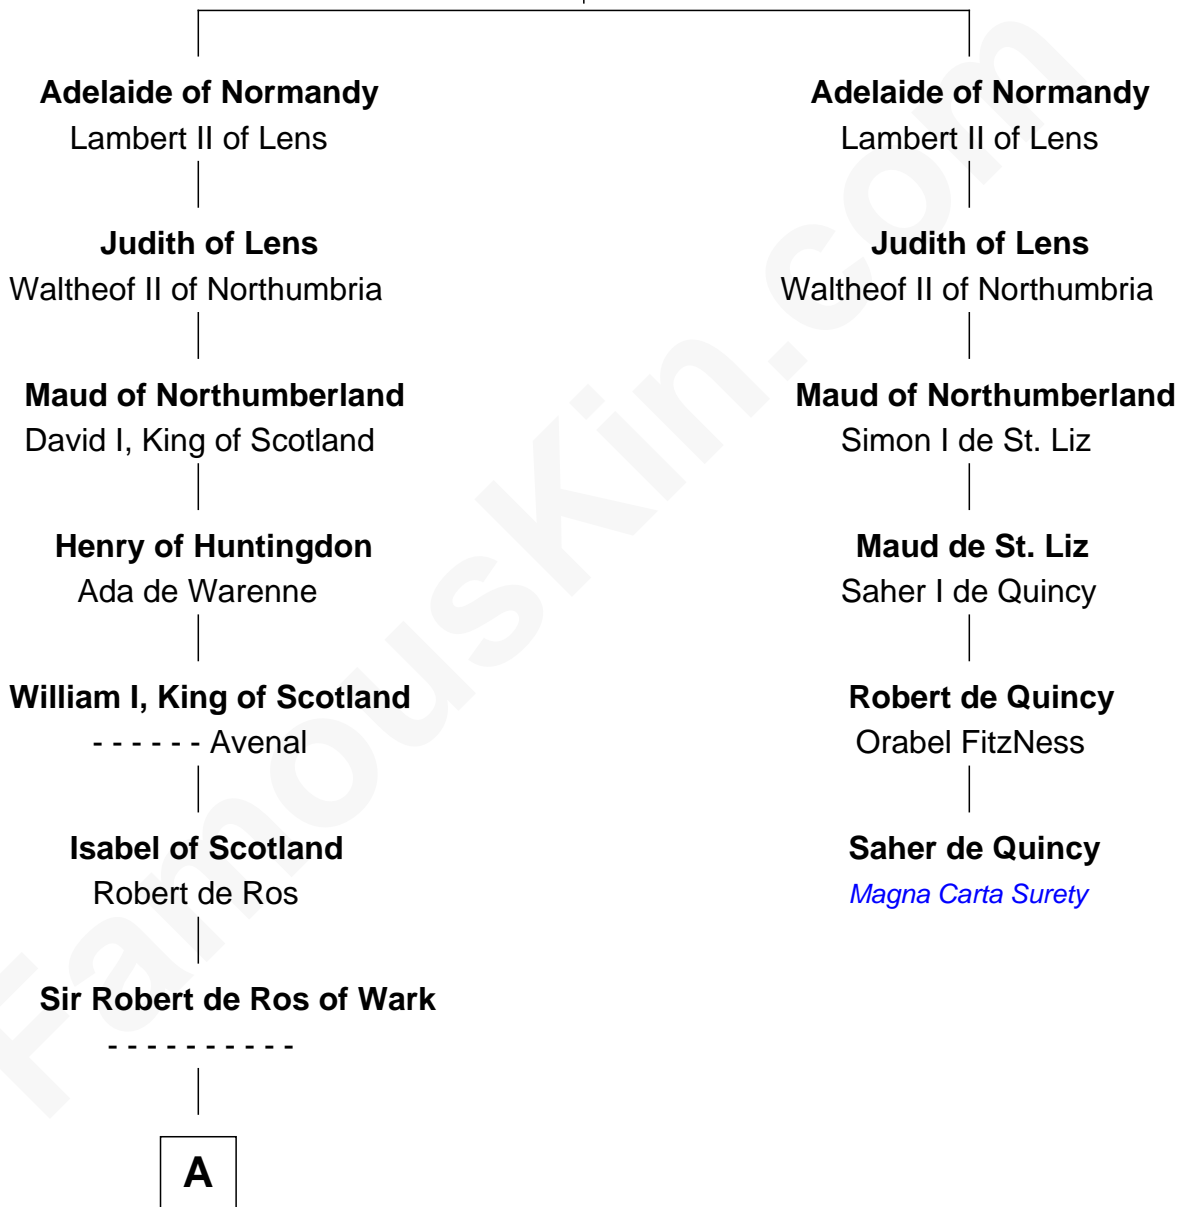

## Relationship Chart of

### William Wentworth

(c1616 - 1696/7) Great Migration Immigrant 1638

5th cousin 15 times removed of

**Saher de Quincy**  
Magna Carta Surety

**Robert I of Normandy**  
Herleve of Falaise

**B**

William Wentworth

Ellen Gilby

Christopher Wentworth

Katharine Marbury

William Wentworth

Susanna Carter

William Wentworth

*Great Migration Immigrant 1638*

FamousKin.com